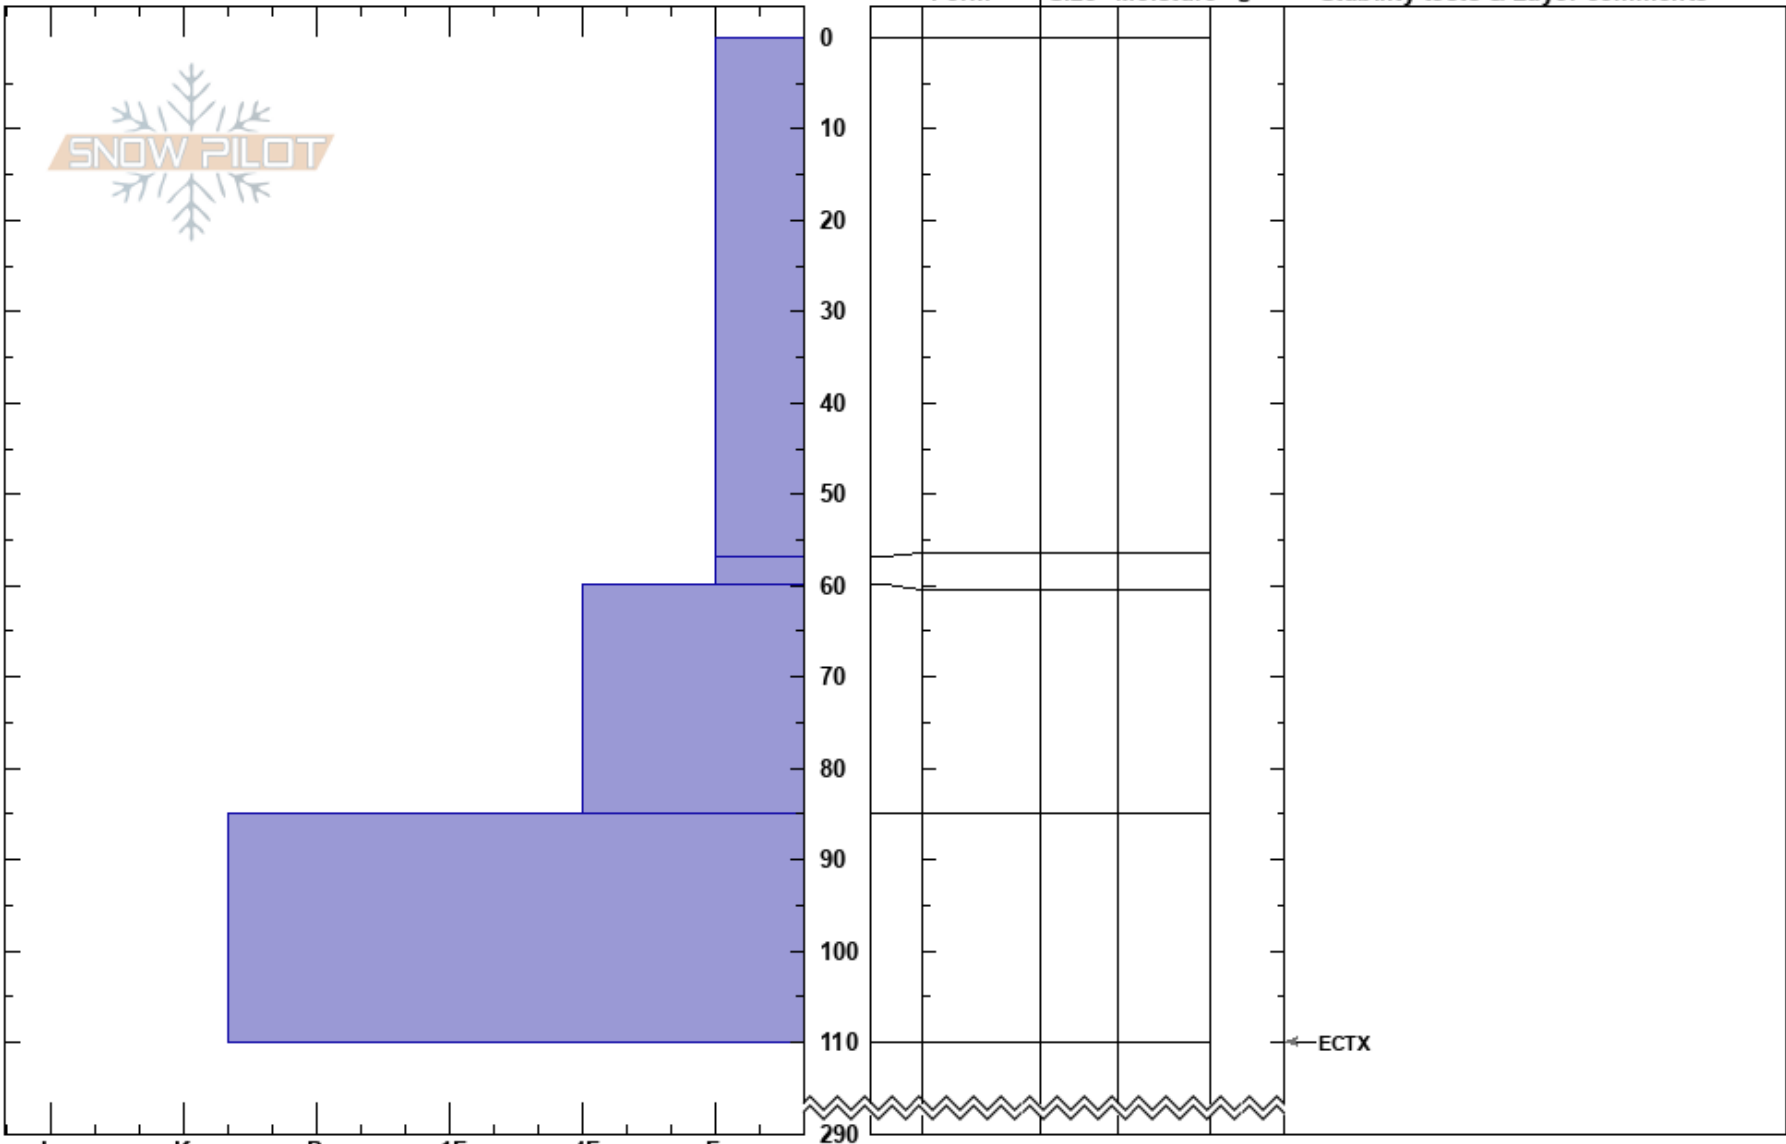

Pink Arm Test Pit
 Chugach Range
 AK
 Elevation: 5358 ft
 Aspect: NE
 Specifics:

Alaska Backcountry Guides
 04/15/2023 - 12:00pm
 Co-ord: 61.19742N, -146.05868W
 Slope Angle: 29°
 Wind Loading:

Stability:
 Air Temperature:
 Sky Cover: BKN
 Precipitation:
 Wind: SE Calm

HS:290
 Layer Notes:
 57-60cm: Problematic layer

Notes: