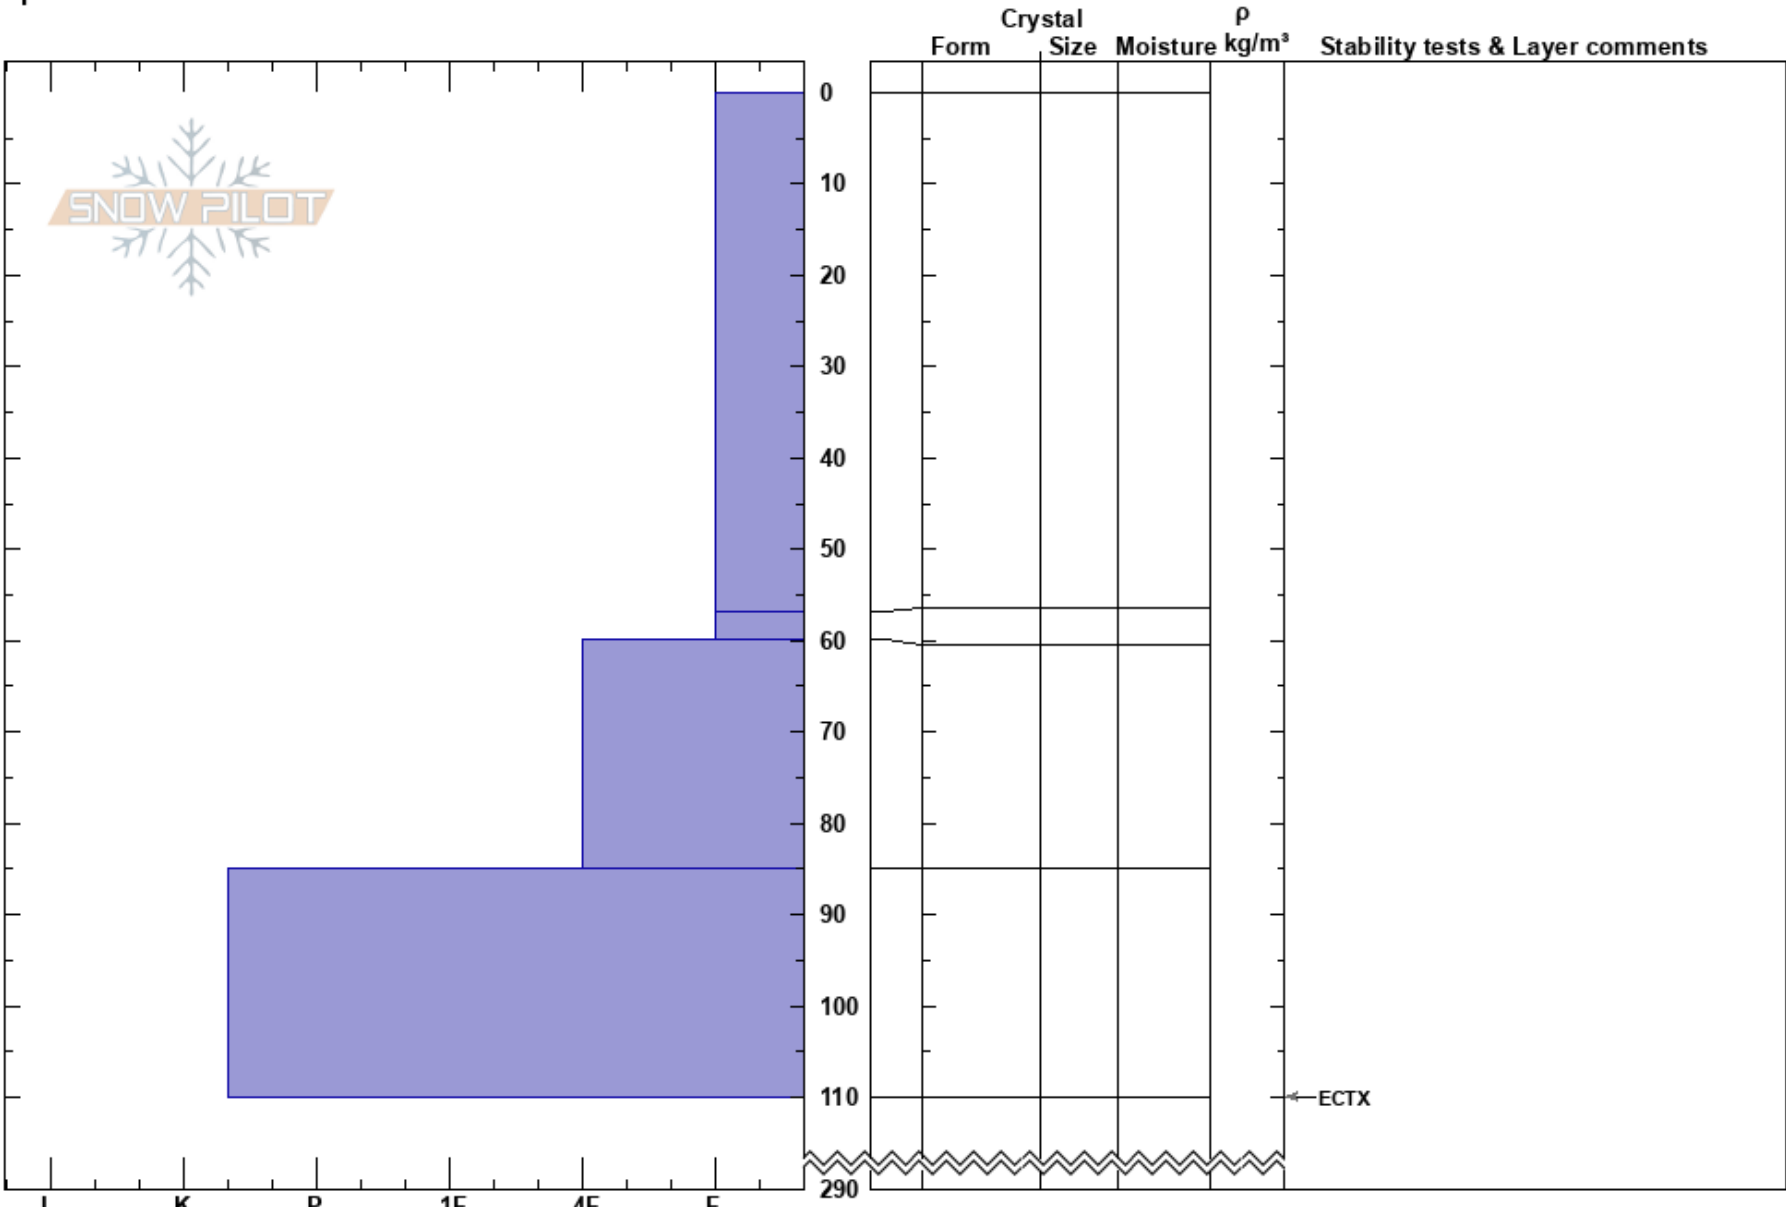

Pink Arm Test Pit
 Chugach Range
 AK
 Elevation: 5358 ft
 Aspect: NE
 Specifics:

Alaska Backcountry Guides
 04/15/2023 - 12:00pm
 Co-ord: 61.19742N, -146.05868W
 Slope Angle: 29°
 Wind Loading:

Stability:
 Air Temperature:
 Sky Cover: BKN
 Precipitation:
 Wind: SE Calm

HS:290
 Layer Notes:
 57-60cm: Problematic layer

Notes: