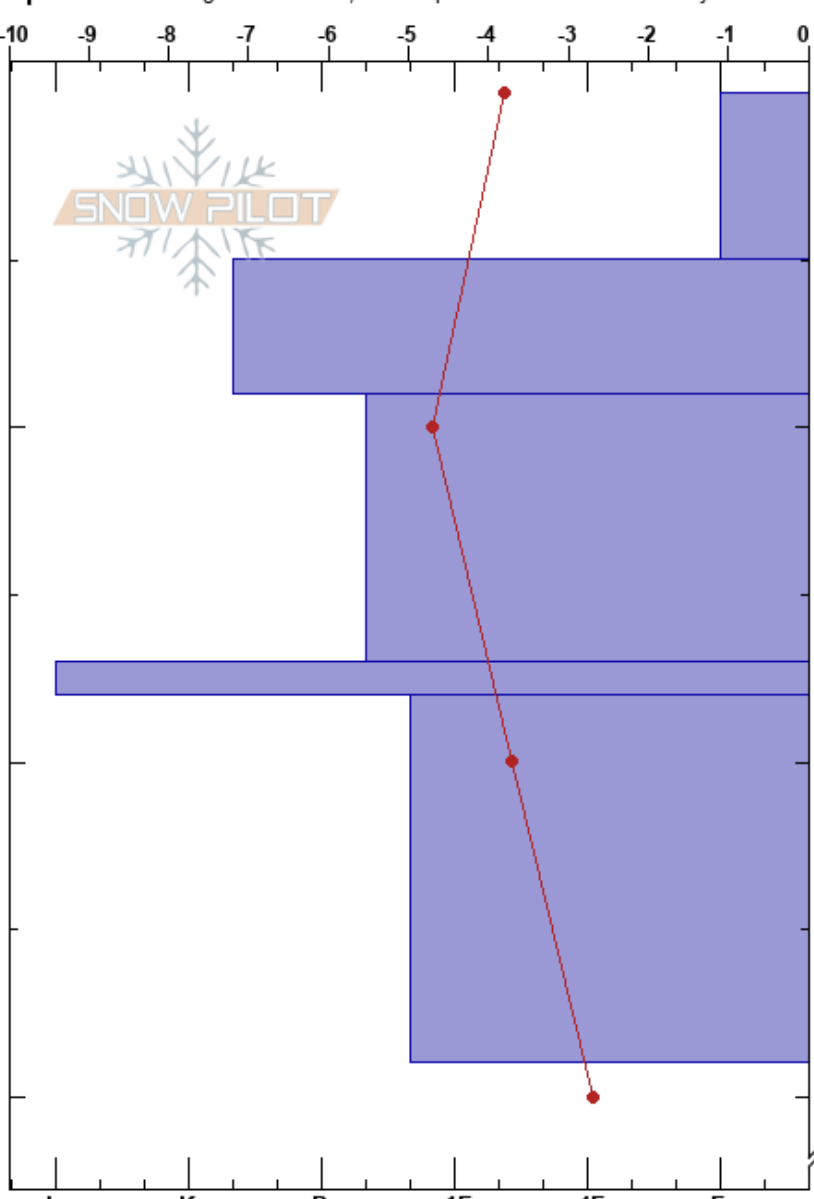

Spirit - 2023-04-15

Nata de Leeuw

Stability:

HS:310

Layer Notes:

Madison Range-N

04/17/2023 - 9:50am

Air Temperature: -3.8°C

PF:5

0-5cm: faceting

MT

Co-ord: 12T 465256W 5009697N

Sky Cover: SCT

Elevation: 2680 m

Slope Angle: 18°

Precipitation: NO

Aspect: NE

Wind Loading: no

Wind: Calm

Specifics: Pit dug in a Ski Area; Pit is representative of backcountry

Form	Crystal		Moisture	ρ kg/m ³	Stability tests & Layer comments
	Size				
●	0.5			138.3	0-5cm: faceting
/	0.5	D			
⊙⊙		D			
♡	1	D			
■		D			
♡	1	D			

Notes: Small ripples on surface