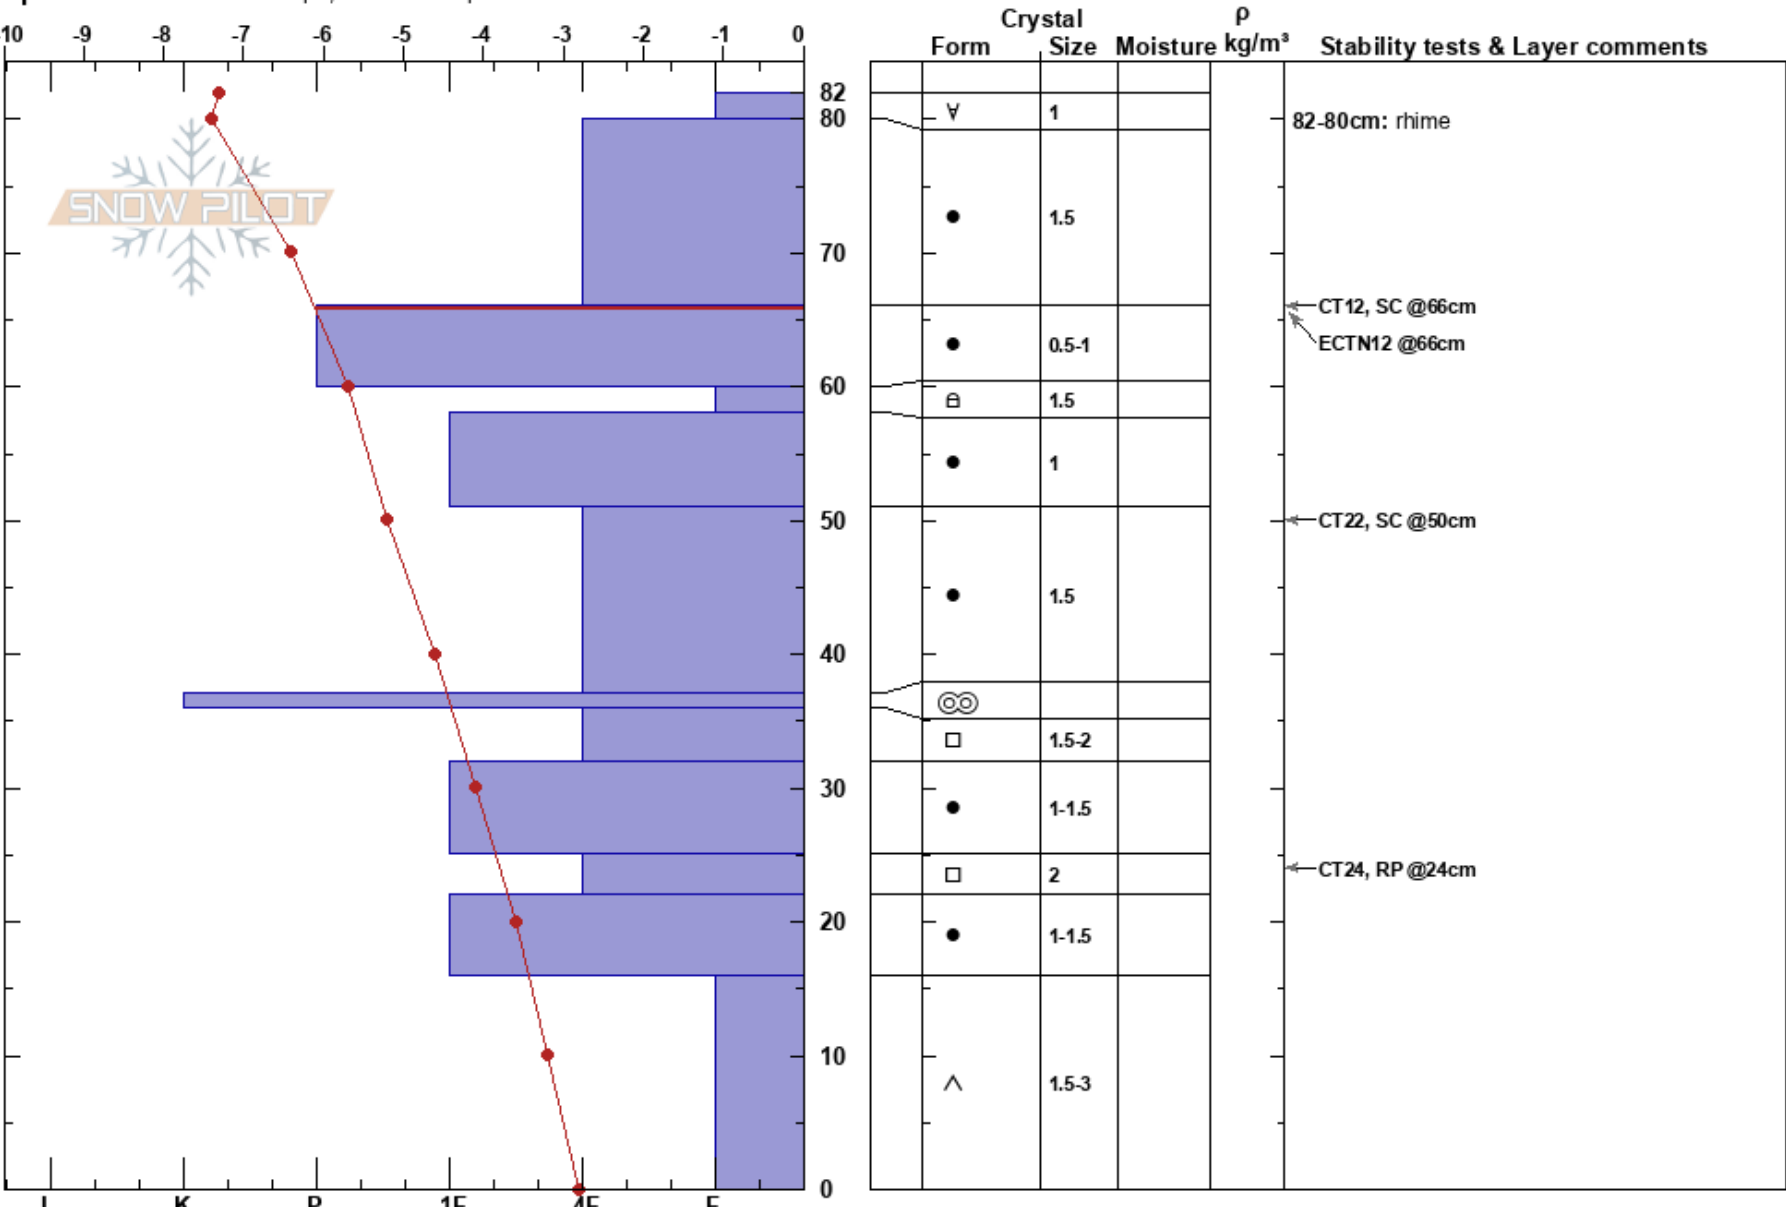

Air Temperature: -7.4°C PF:20

82-80cm: rhime

Elevation: 380 m

Slope Angle: 29°

Sky Cover: OVC

66-60cm: Problematic layer

Aspect: NW

Wind Loading: yes

Precipitation: RV

Wind: S Moderate

Specifics: Ski tracks on slope; We skied slope

Notes: Moist wind. Pit location on the top of the treeline, small open slope, below a small hump