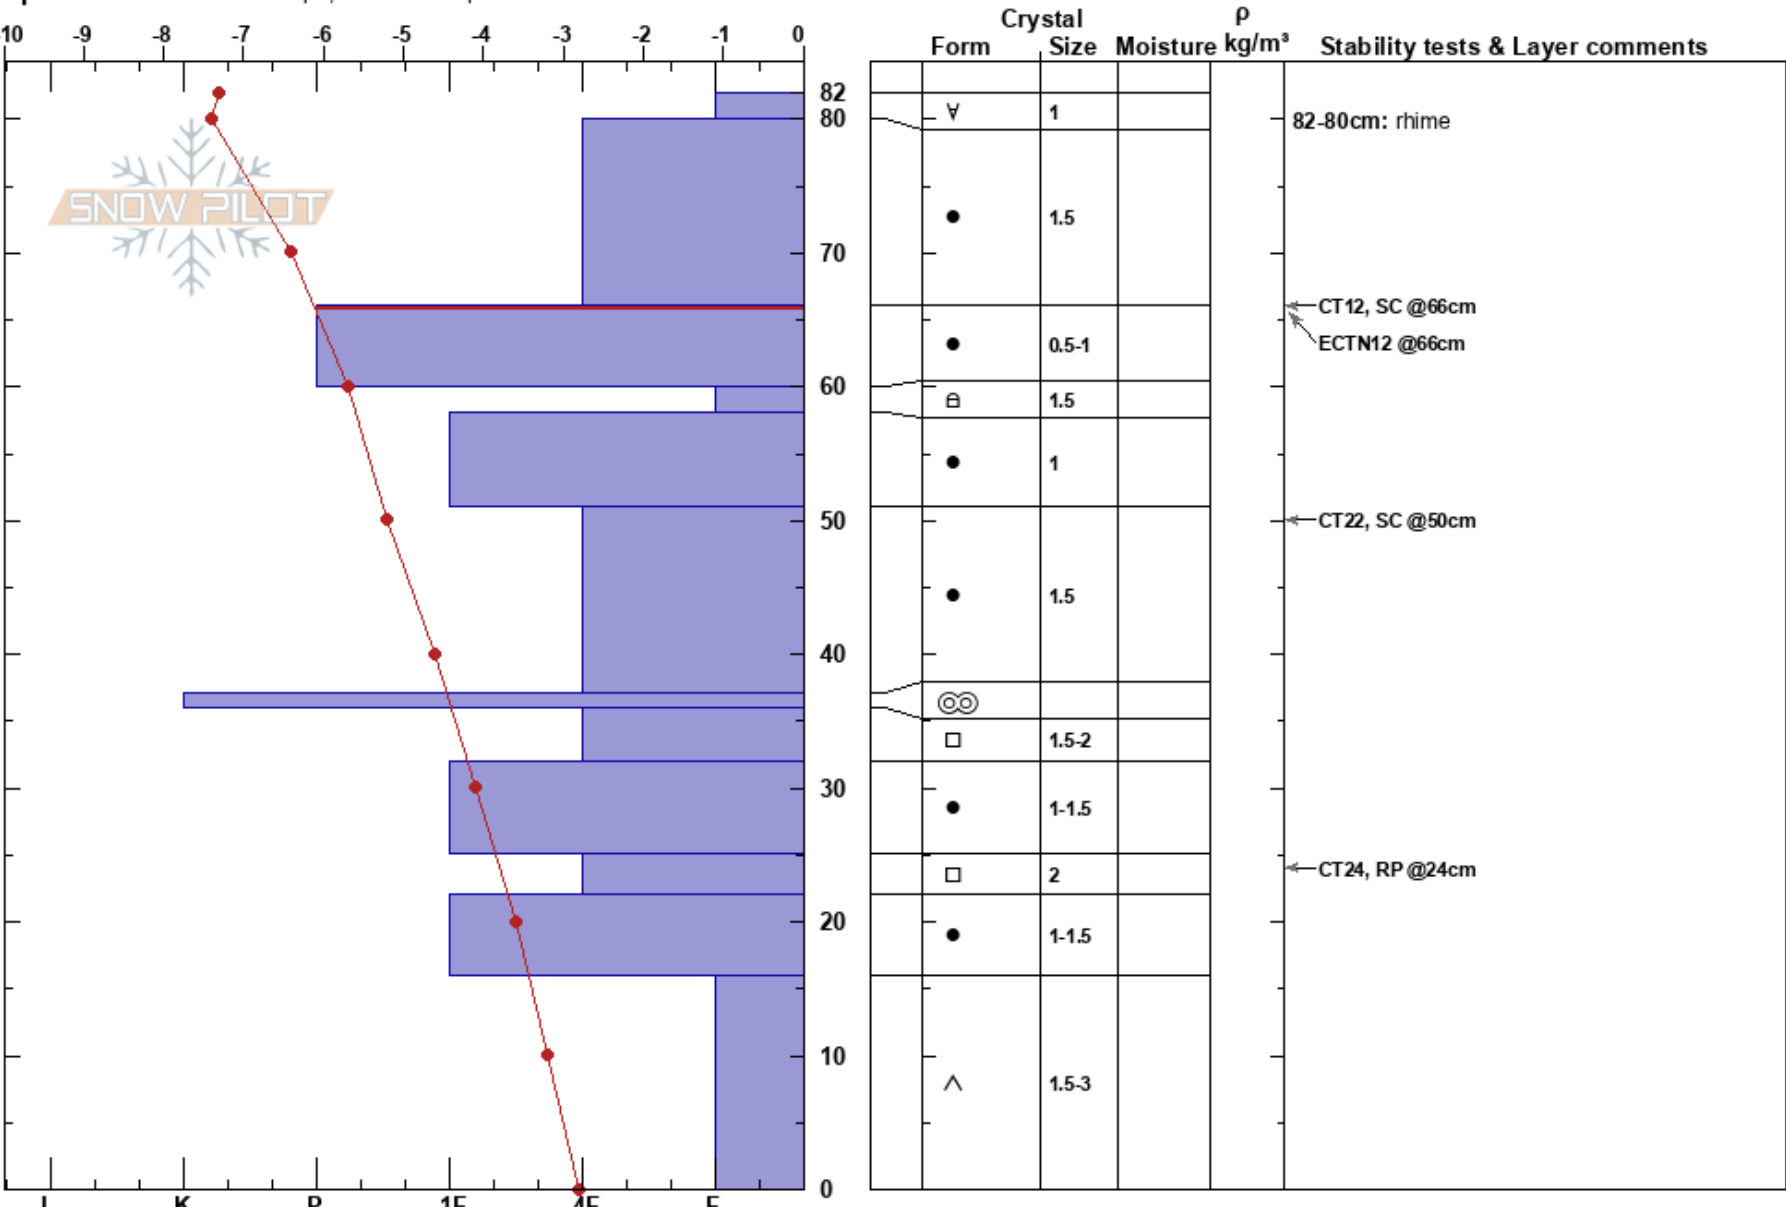

Air Temperature: -7.4°C

PF:20

82-80cm: rhime

Elevation: 380 m

Slope Angle: 29°

Sky Cover: OVC

66-60cm: Problematic layer

Aspect: NW

Wind Loading: yes

Precipitation: RV

Wind: S Moderate

Specifics: Ski tracks on slope; We skied slope

Notes: Moist wind. Pit location on the top of the treeline, small open slope, below a small hump