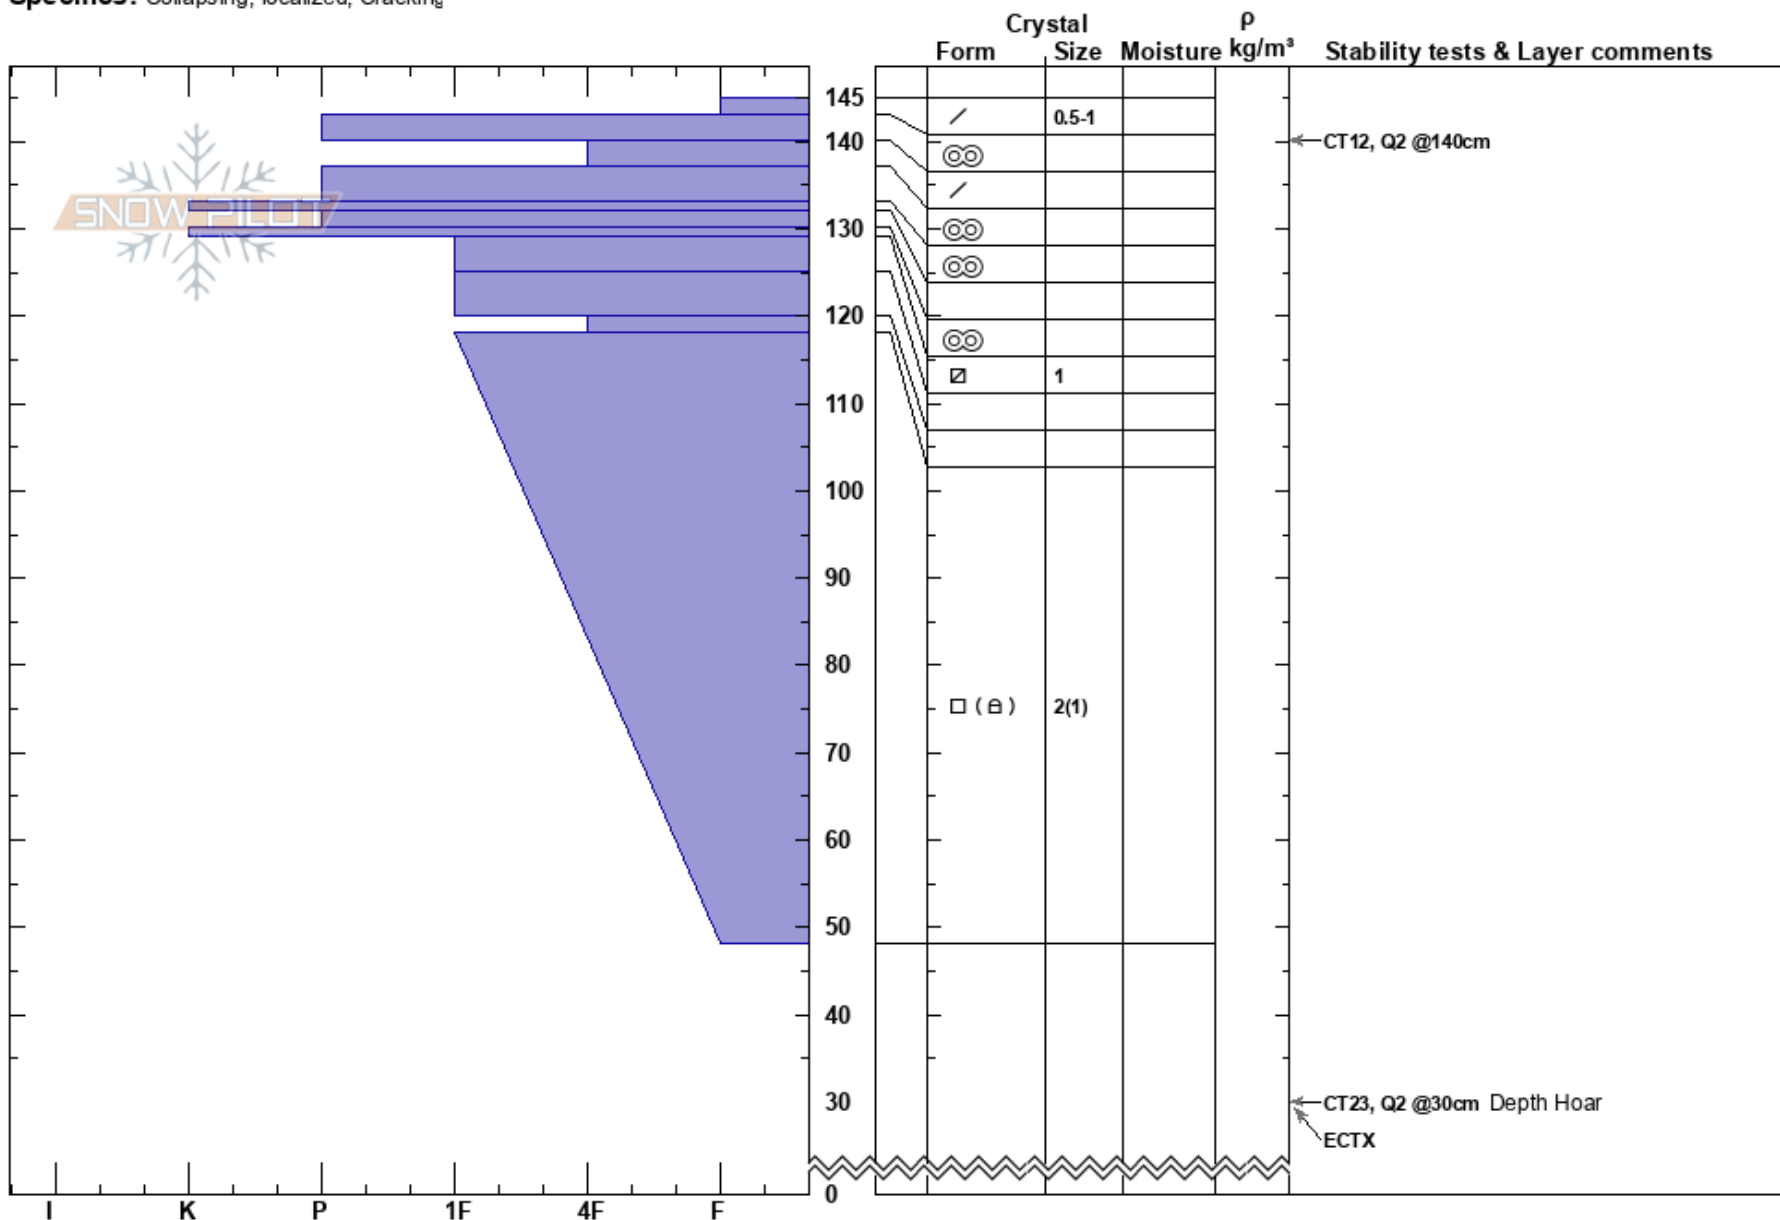

Little Bear Ridge
 Tobacco Roots
 MT
 Elevation: 8500 ft
 Aspect: 90°
 Specifics: Collapsing, localized; Cracking

Wyatt Hubbard
 04/15/2023 - 7:00am
 Co-ord: 45.55070N, -112.14621W
 Slope Angle: 17°
 Wind Loading:

Stability: Poor
 Air Temperature:
 Sky Cover: SCT
 Precipitation: NO
 Wind: Calm

HS:145
 PF:3
 PS:1
 Layer Notes:

Notes: