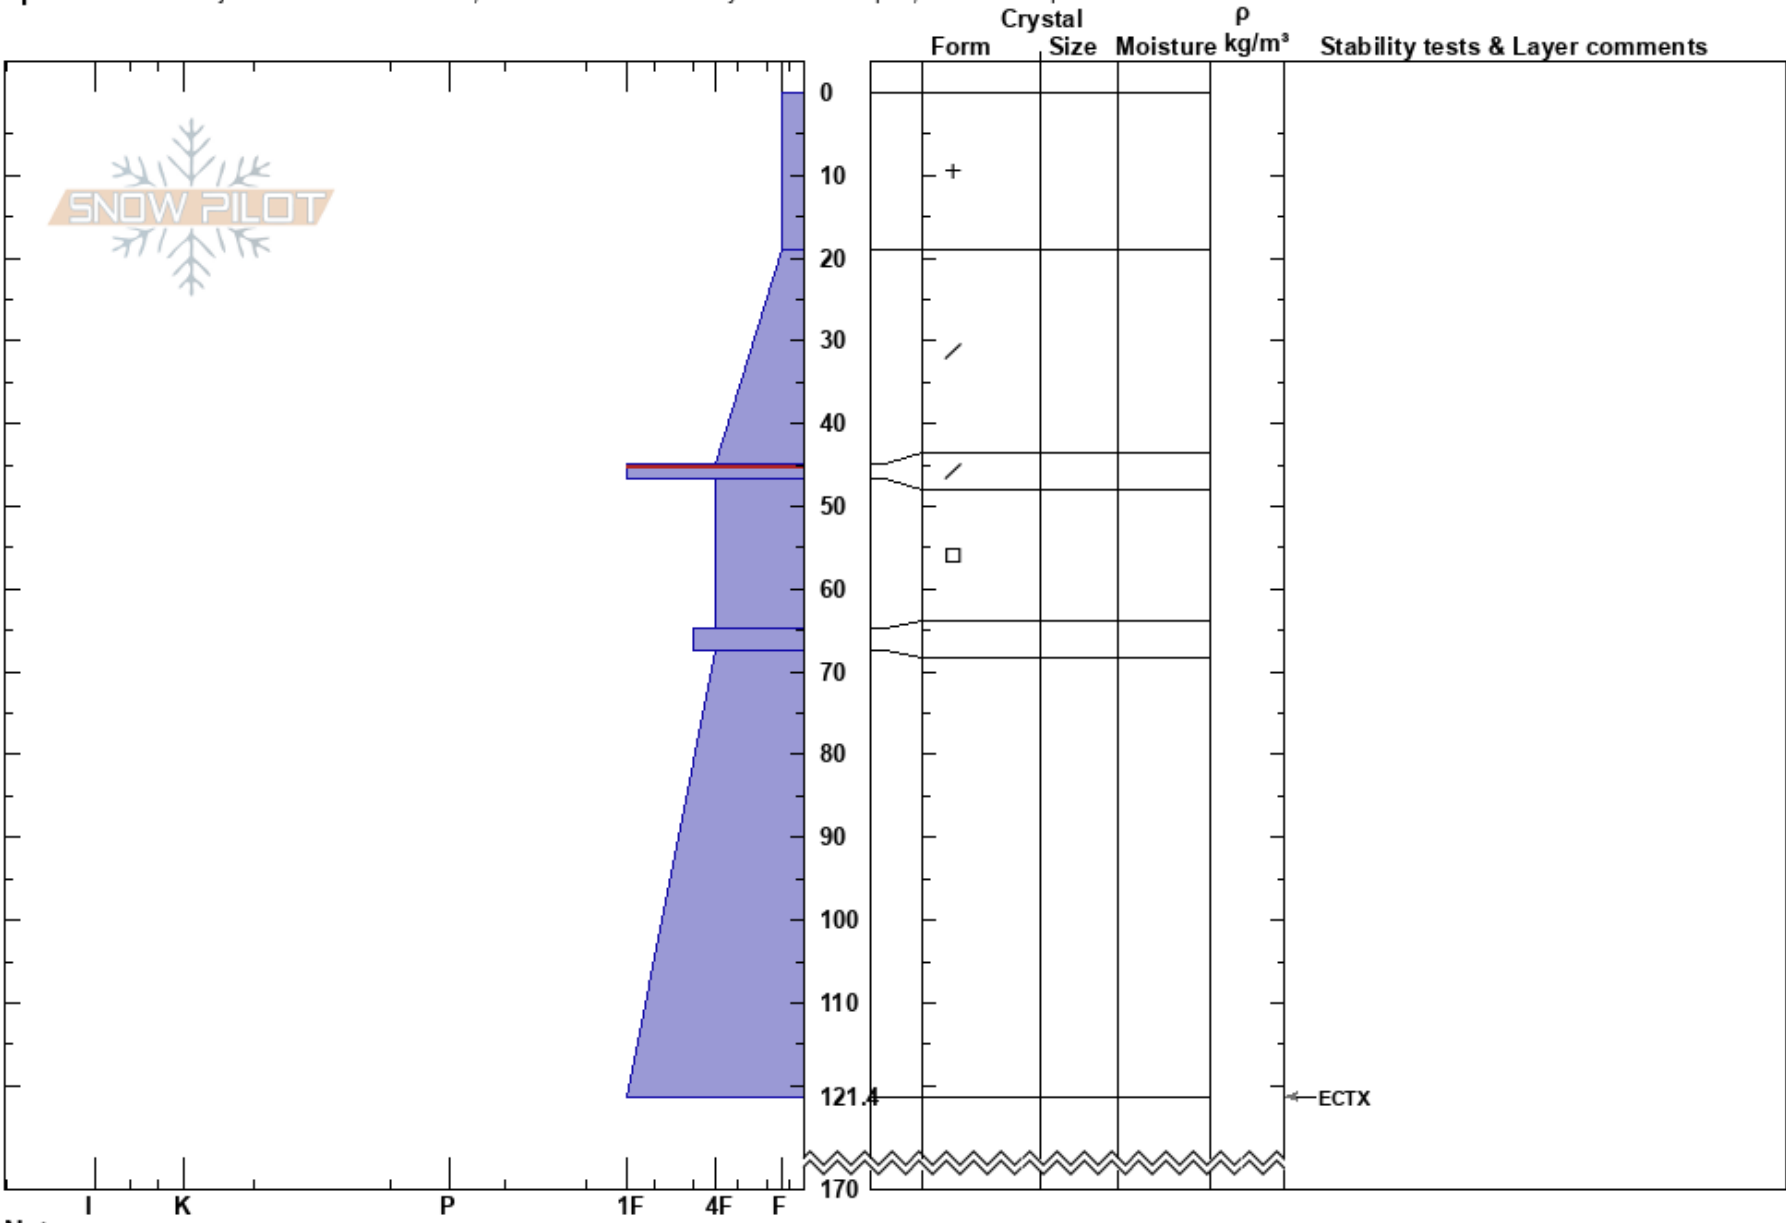

Dogshead W Rollover
 Tordrillo Range
 AK
 Elevation: 3500 ft
 Aspect: NE
 Specifics: Pit is adjacent to avalanche: flank; Recent avalanche activity on similar slopes; We skied slope

Hugh Barnard
 04/15/2023 - 2:00pm
 Co-ord: 61.42127N, -152.11968W
 Slope Angle: 35°
 Wind Loading: previous

Stability:
 Air Temperature: HS:170
 Sky Cover: BKN
 Precipitation: NO
 Wind: N Moderate
 PF:40
 PS:30
 45-46.8cm: Problematic layer

Notes: