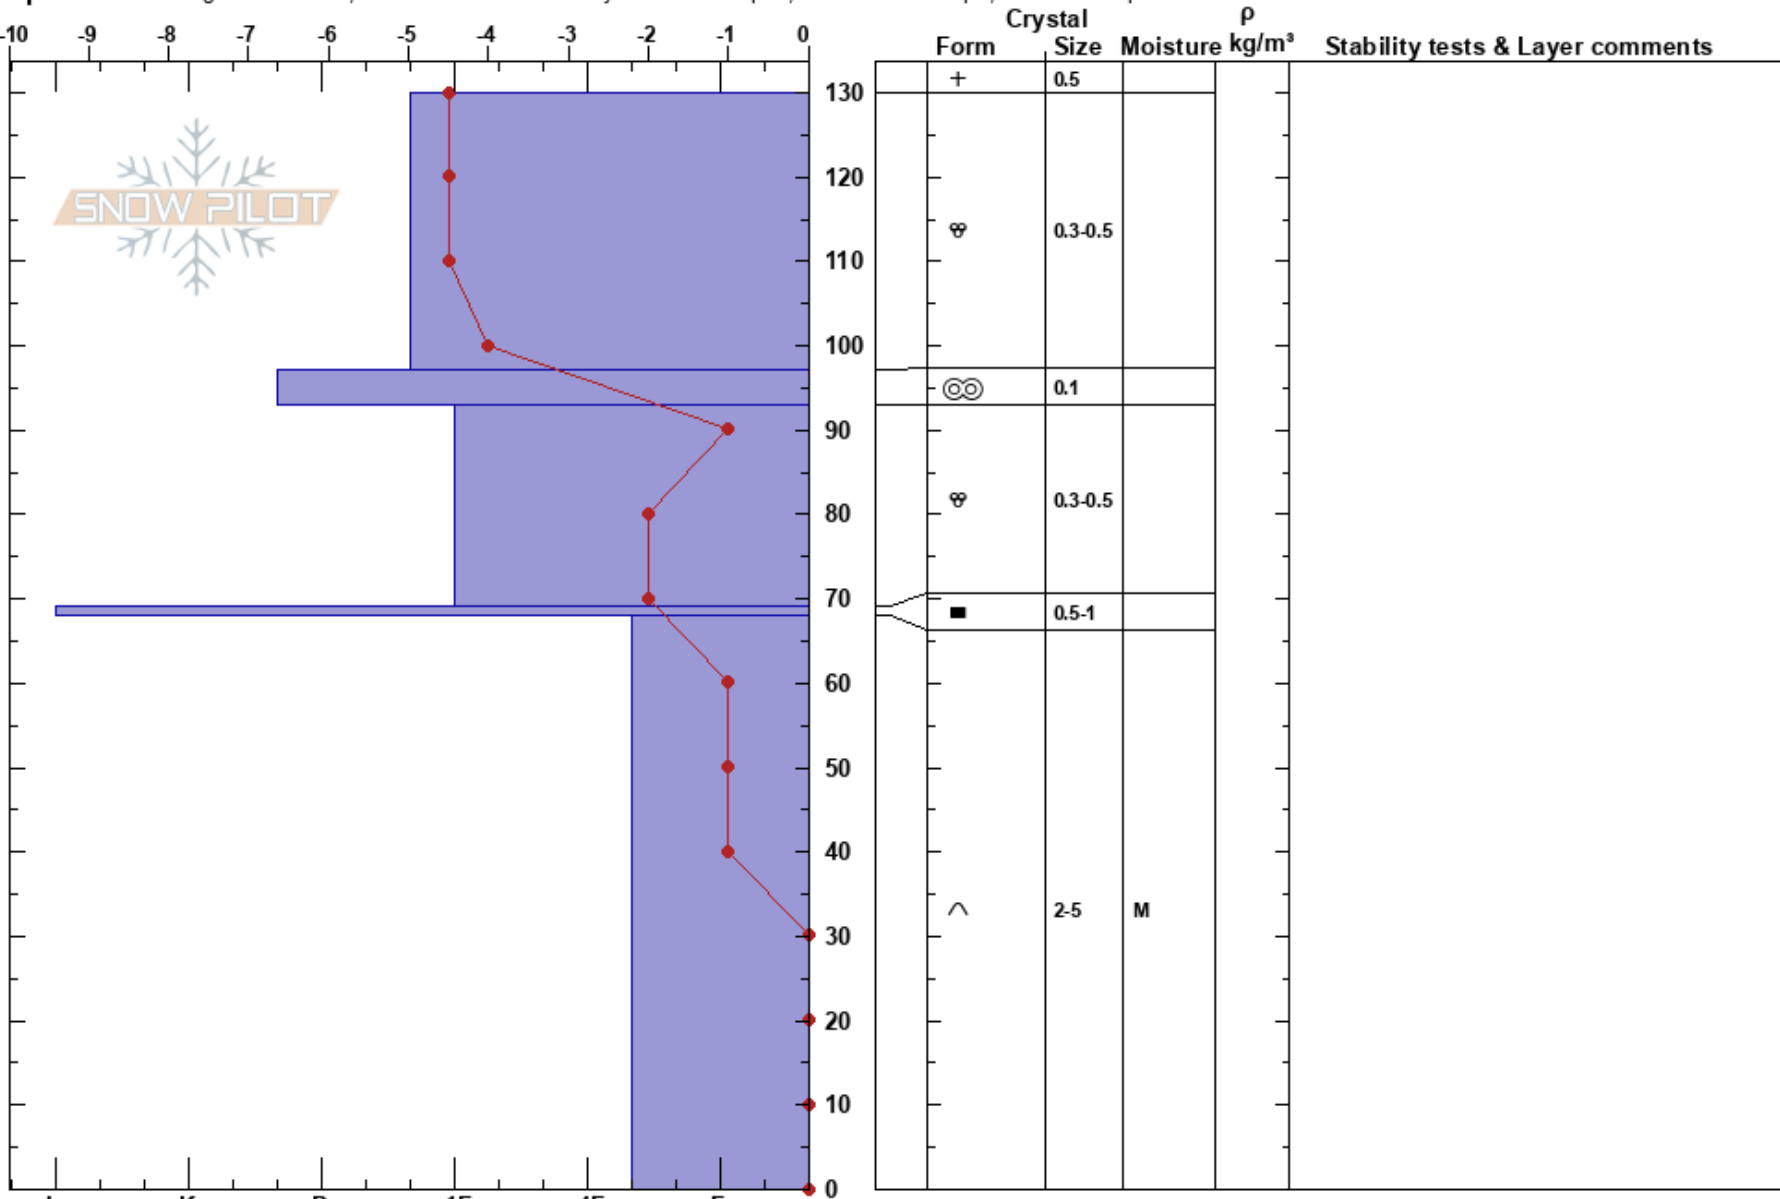

WB 5 Julian Caballero  
 Arapahoe Basin Ski Area 04/14/2023 - 9:00am  
 CO Co-ord: 39.62133N, -105.88308W  
 Elevation: 12140 ft Slope Angle: 40°  
 Aspect: 150° Wind Loading: previous

Stability: HS:130 Layer Notes:  
 Air Temperature: 19°C PF:5 68-0cm: Problematic layer  
 Sky Cover: BKN PS: 0  
 Precipitation: S-1  
 Wind: SE Light Breeze

Specifics: Pit dug in a Ski Area; Recent avalanche activity on similar slopes; Ski tracks on slope; We skied slope

Notes: Ice columns noted throughout adjacent pit wall, lensing ice layers associated with 69-68cm deep ice form.