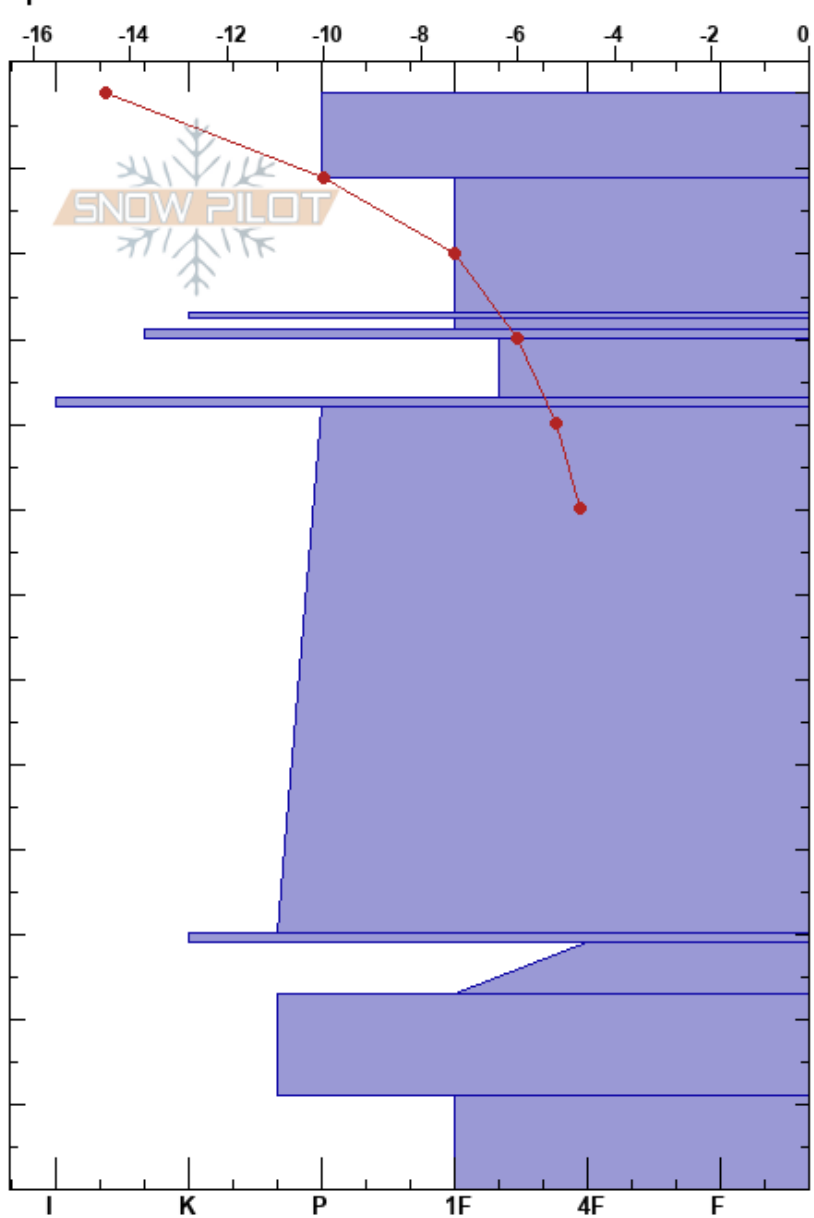

L. Murtser toppen
 Västra Vindelfjällen
 Sweden
Elevation: 960 m
Aspect: NW
Specifics:

Jenny Råghall
 14/01/2018 - 10:15
Co-ord:
Slope Angle: 23°
Wind Loading: no

Stability: HS:129
Air Temperature: -9.1°C **PF:**5 **11-0cm:** Enstaka DH
Sky Cover: FEW
Precipitation: NO
Wind: SE Moderate

Height (cm)	Crystal		ρ kg/m ³	Stability tests & Layer comments
	Form	Size		
129	•			
120	•			← ECTN13 @119cm on Rgxf 0.5
110	☉	0.5		
100	☉	1		← ECTP22 @100cm on Fc1,5
90	☉	1.5		
60	•			
30	☉	2		
10	☐	3		11-0cm: Enstaka DH