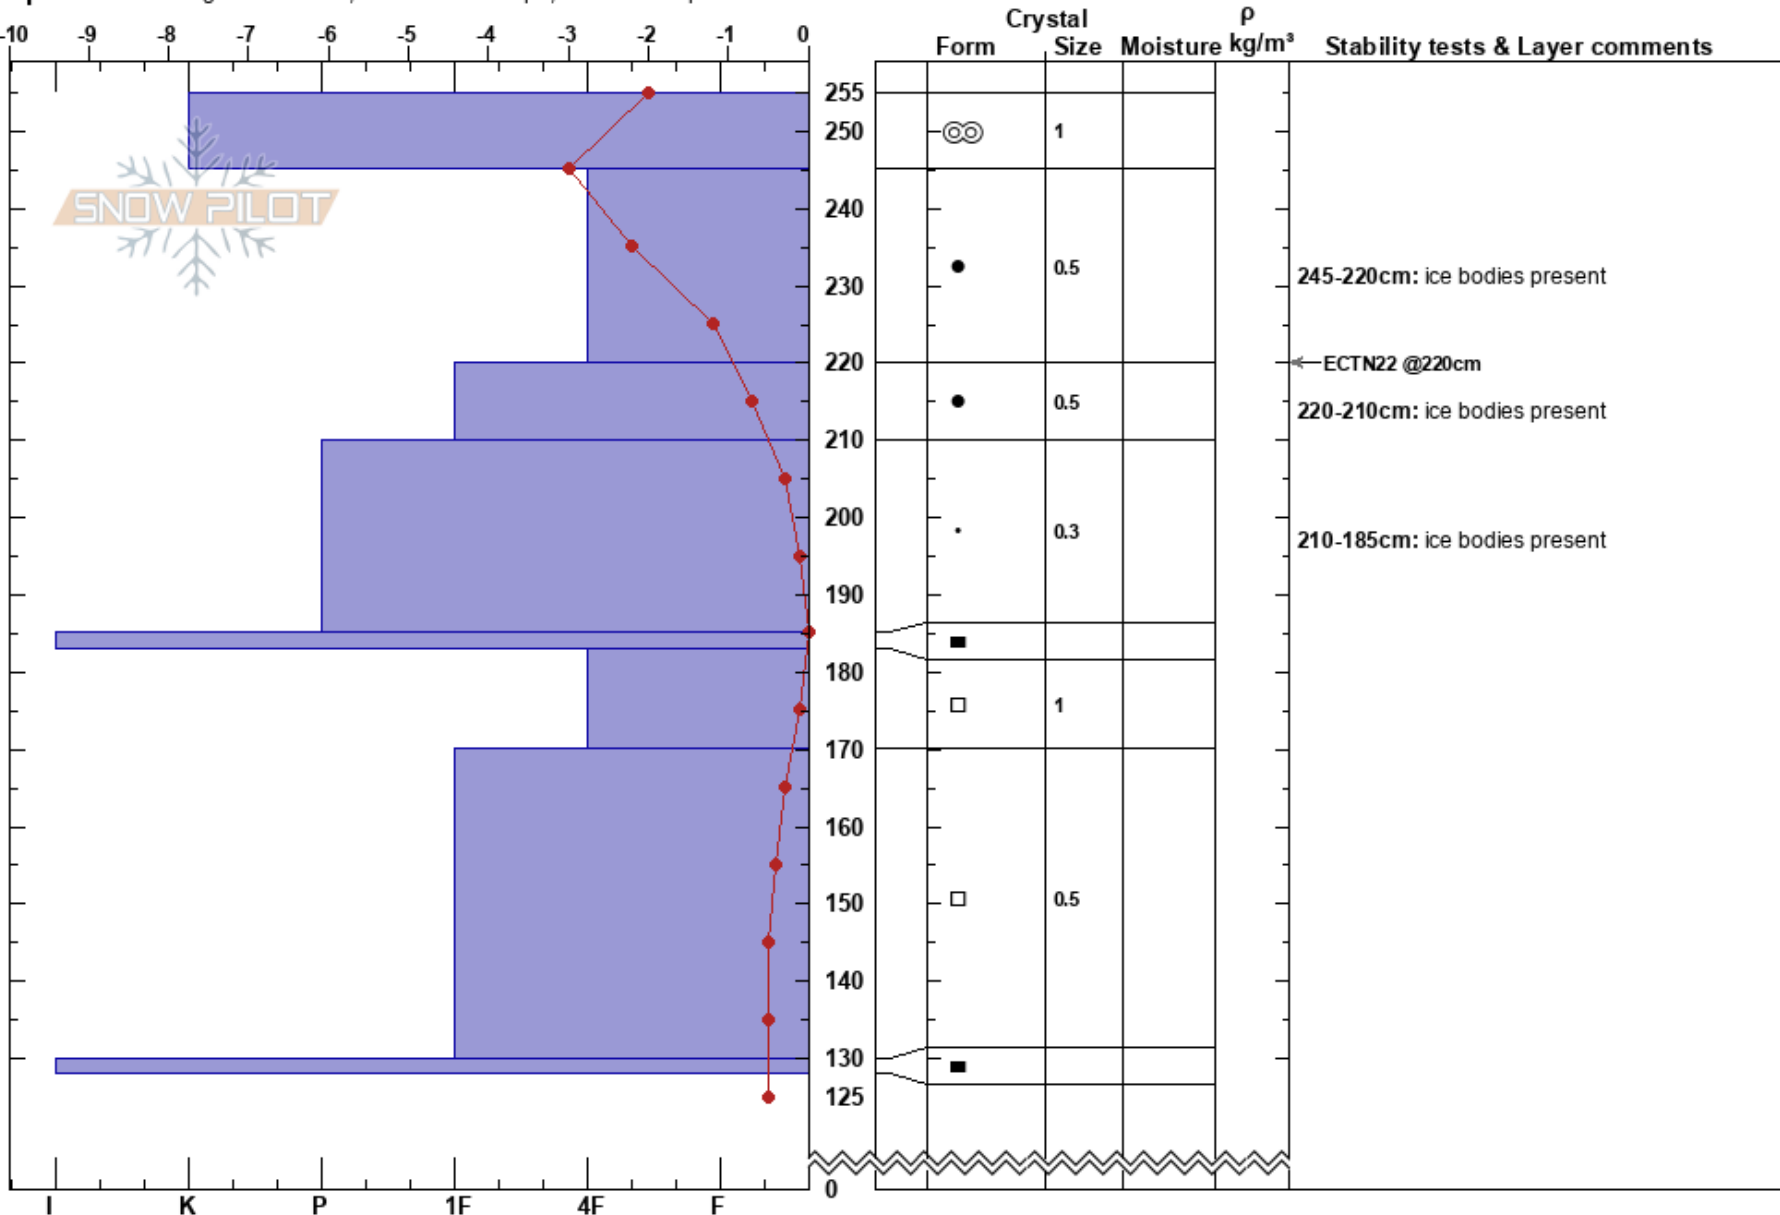

Bottom of Corner Maxwell Chenail
 Arapahoe Basin Ski Area 04/13/2023 - 10:45am
 CO Co-ord: 39.62884N, -105.86348W
 Elevation: 12030 ft Slope Angle: 32°
 Aspect: 310° Wind Loading: no
 Specifics: Pit dug in a Ski Area; Ski tracks on slope; We skied slope

Stability: Good HS:255
 Air Temperature: 2°C PF:5
 Sky Cover: FEW PS:0
 Precipitation: NO
 Wind: SW Moderate
 Layer Notes:
 245-220cm: ice bodies present
 245-220cm: Problematic layer
 220-210cm: ice bodies present
 210-185cm: ice bodies present