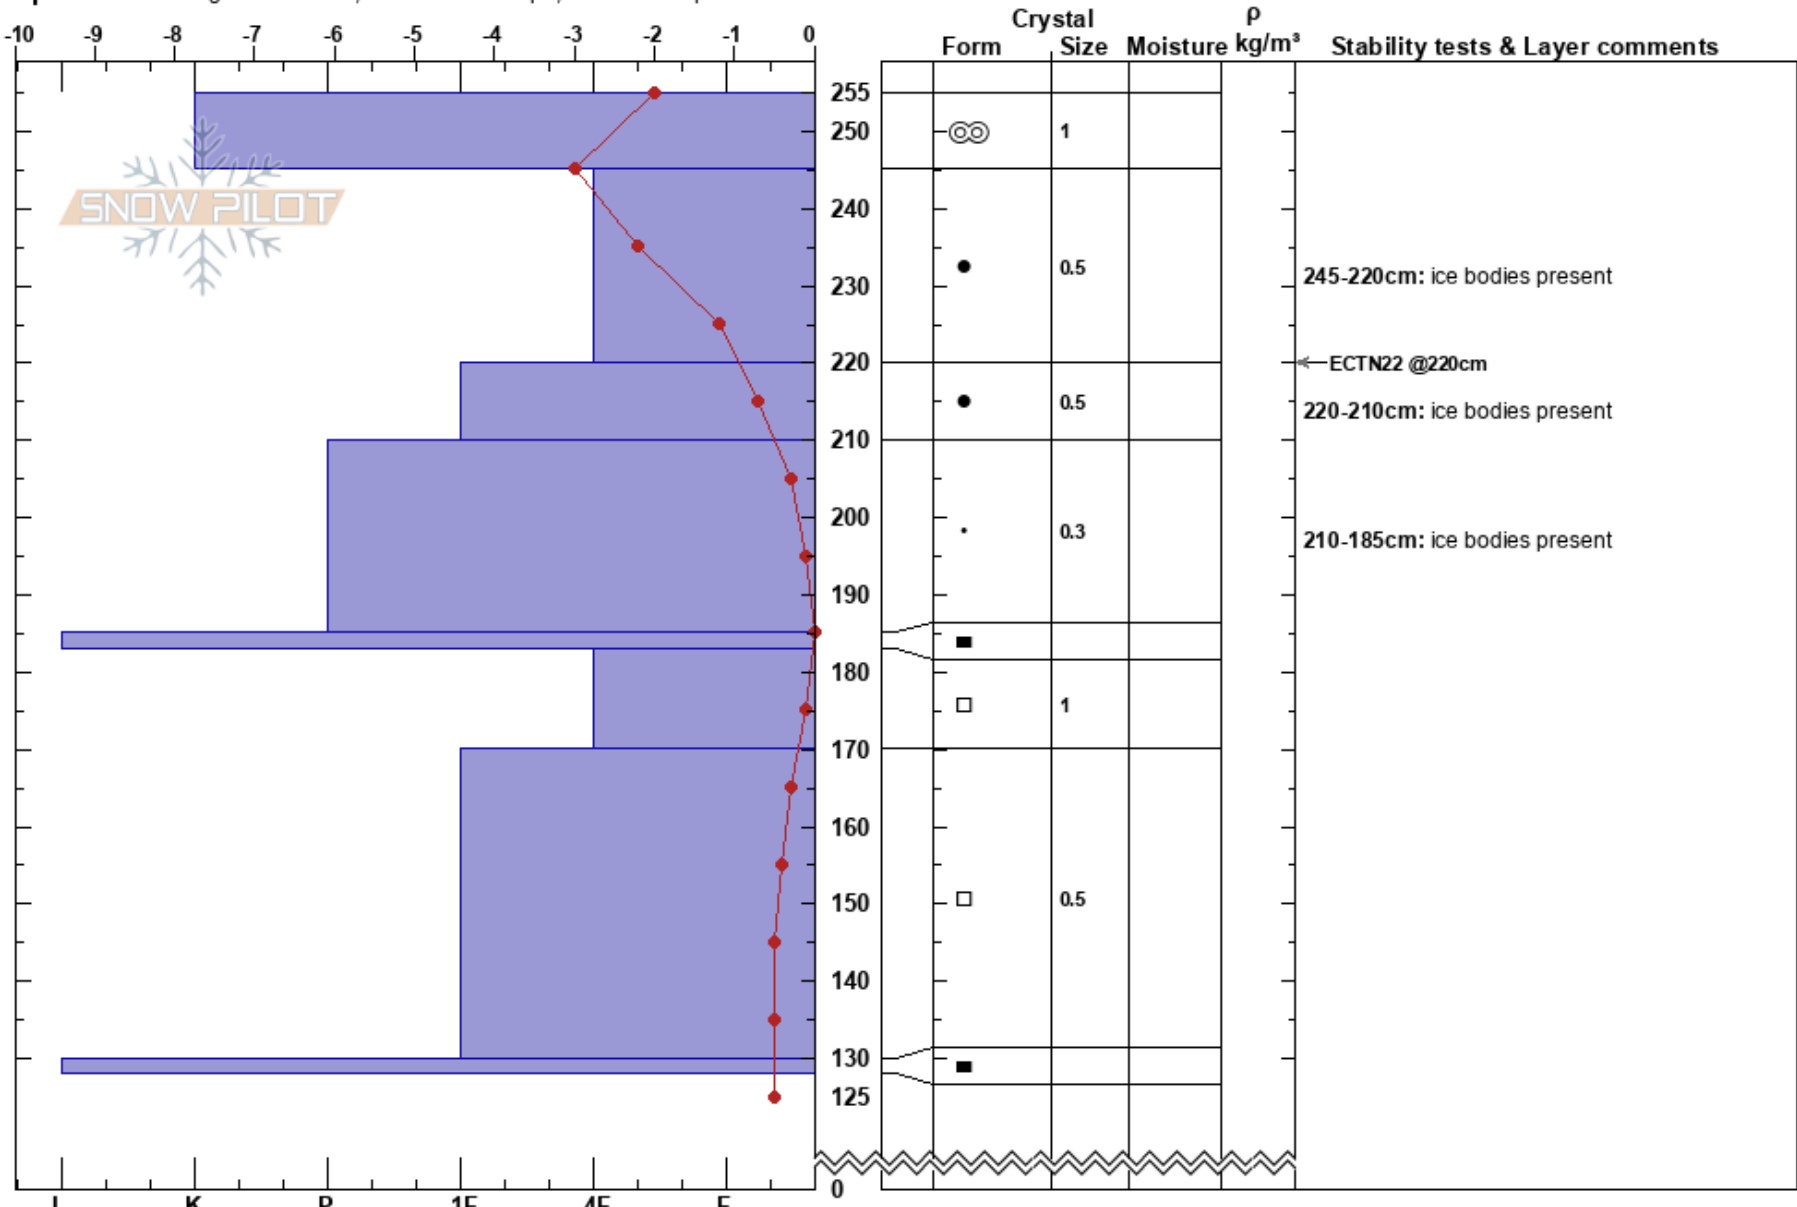

Bottom of Corner Maxwell Chenail
 Arapahoe Basin Ski Area 04/13/2023 - 10:45am
 CO Co-ord: 39.62884N, -105.86348W
 Elevation: 12030 ft Slope Angle: 32°
 Aspect: 310° Wind Loading: no
 Specifics: Pit dug in a Ski Area; Ski tracks on slope; We skied slope

Stability: Good HS:255
 Air Temperature: 2°C PF:5 245-220cm: ice bodies present
 Sky Cover: FEW PS:0 245-220cm: Problematic layer
 Precipitation: NO 220-210cm: ice bodies present
 Wind: SW Moderate 210-185cm: ice bodies present