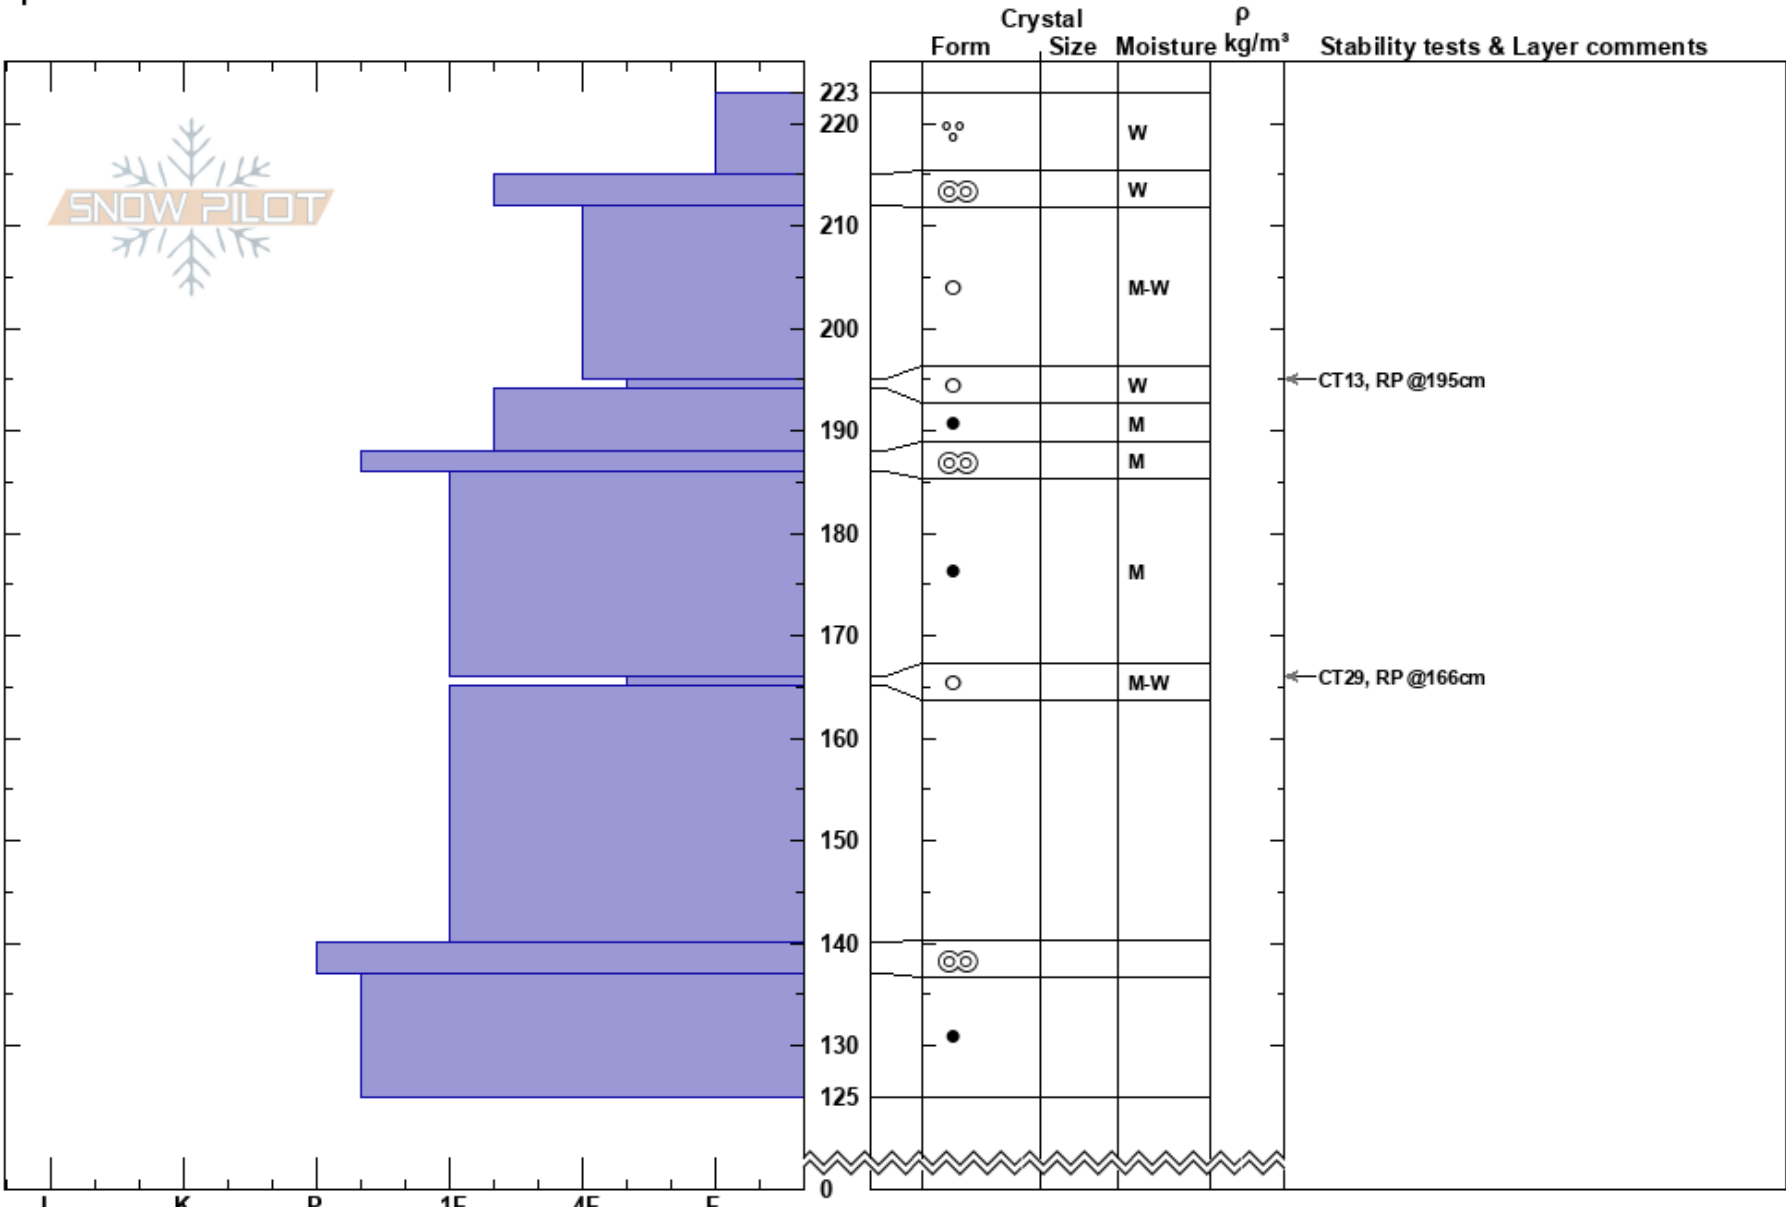

RMP 0411 W
 San Juan Range
 CO
 Elevation: 11450 ft
 Aspect: W
 Specifics:

Amy Pertuz
 04/11/2023 - 9:45am
 Co-ord: 37.89636N, -107.70868W
 Slope Angle: 30°
 Wind Loading:

Stability:
 Air Temperature:
 Sky Cover:
 Precipitation: NO
 Wind:
 HS:223
 PF:65 166-165cm:Problematic layer
 PS: 15

Notes: two nights no freeze and day with hot temperatures