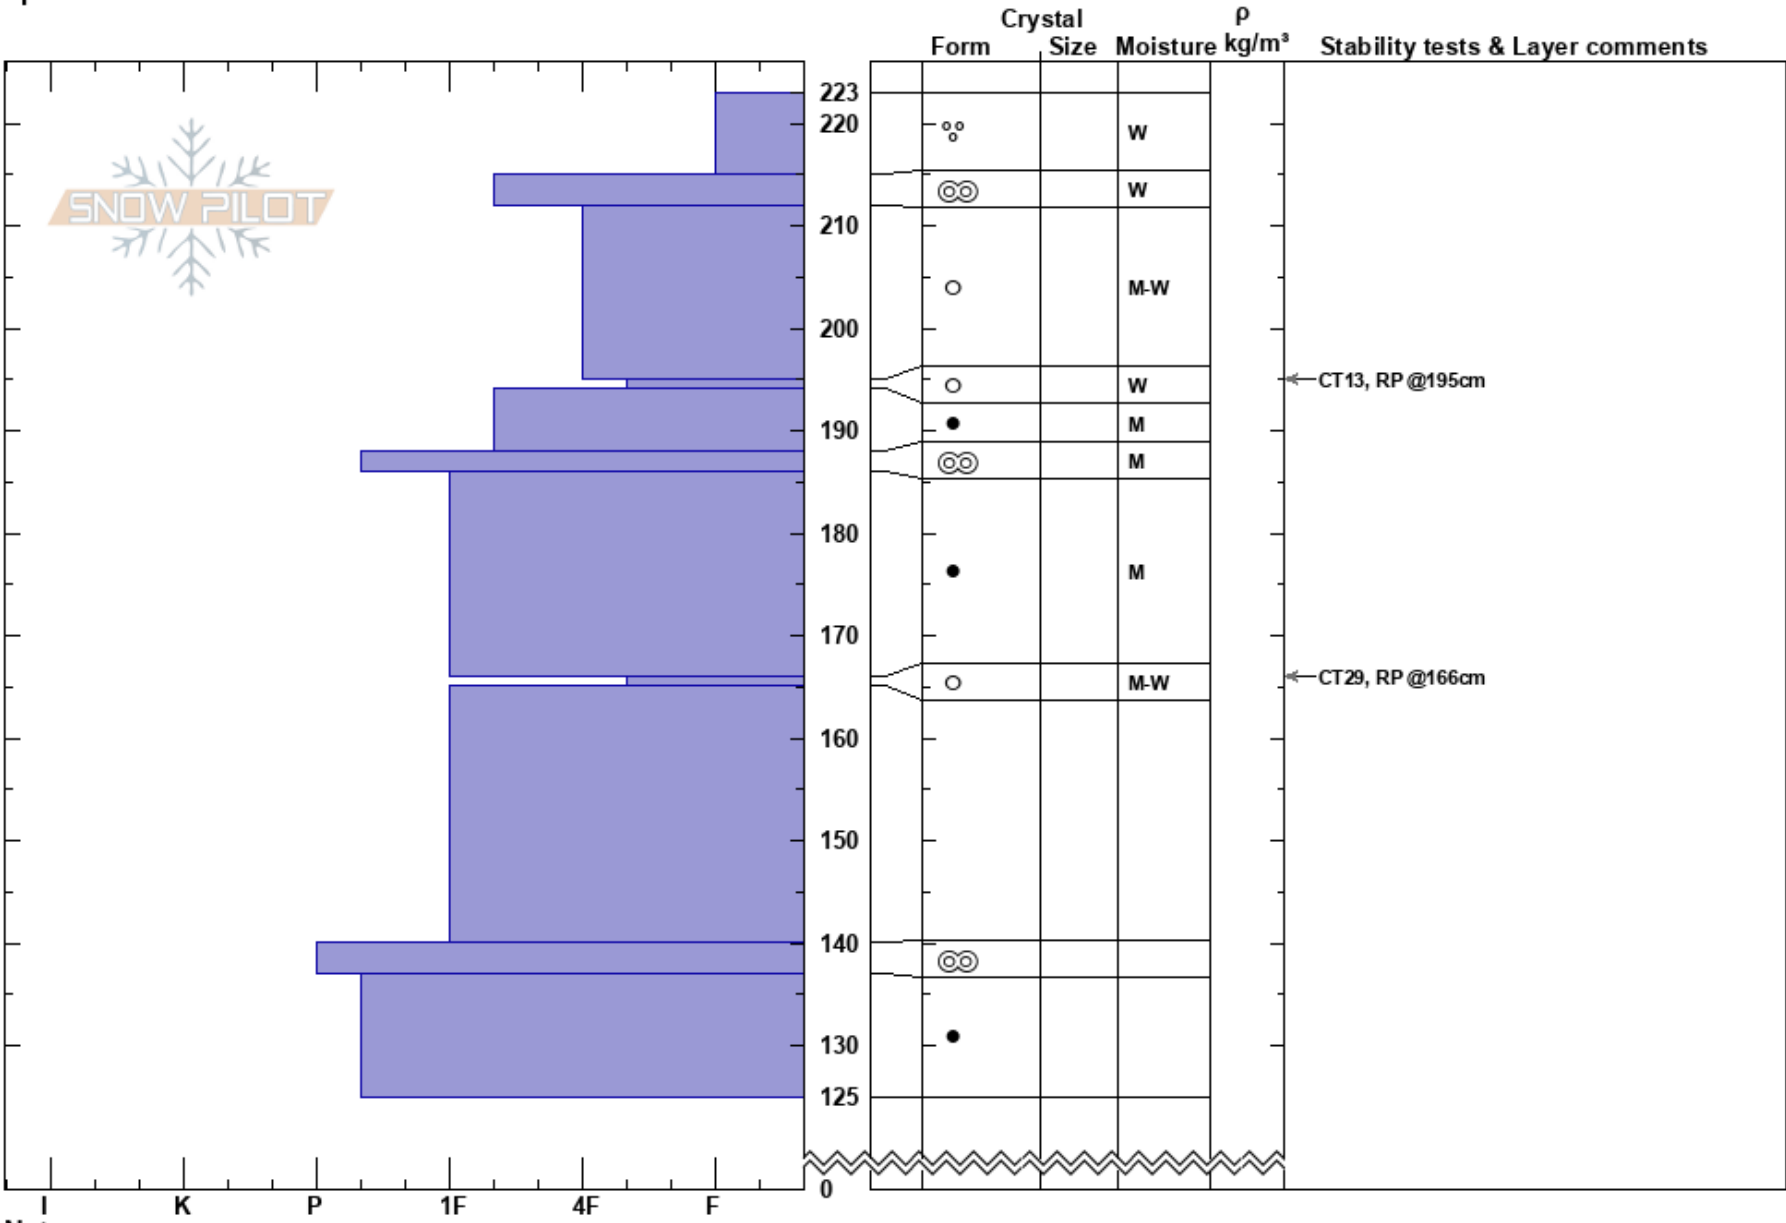

RMP 0411 W
 San Juan Range
 CO
 Elevation: 11450 ft
 Aspect: W
 Specifics:

Amy Pertuz
 04/11/2023 - 9:45am
 Co-ord: 37.89636N, -107.70868W
 Slope Angle: 30°
 Wind Loading:

Stability:
 Air Temperature:
 Sky Cover:
 Precipitation: NO
 Wind:

HS:223
 PF:65 166-165cm:Problematic layer
 PS: 15

Notes: two nights no freeze and day with hot temperatures