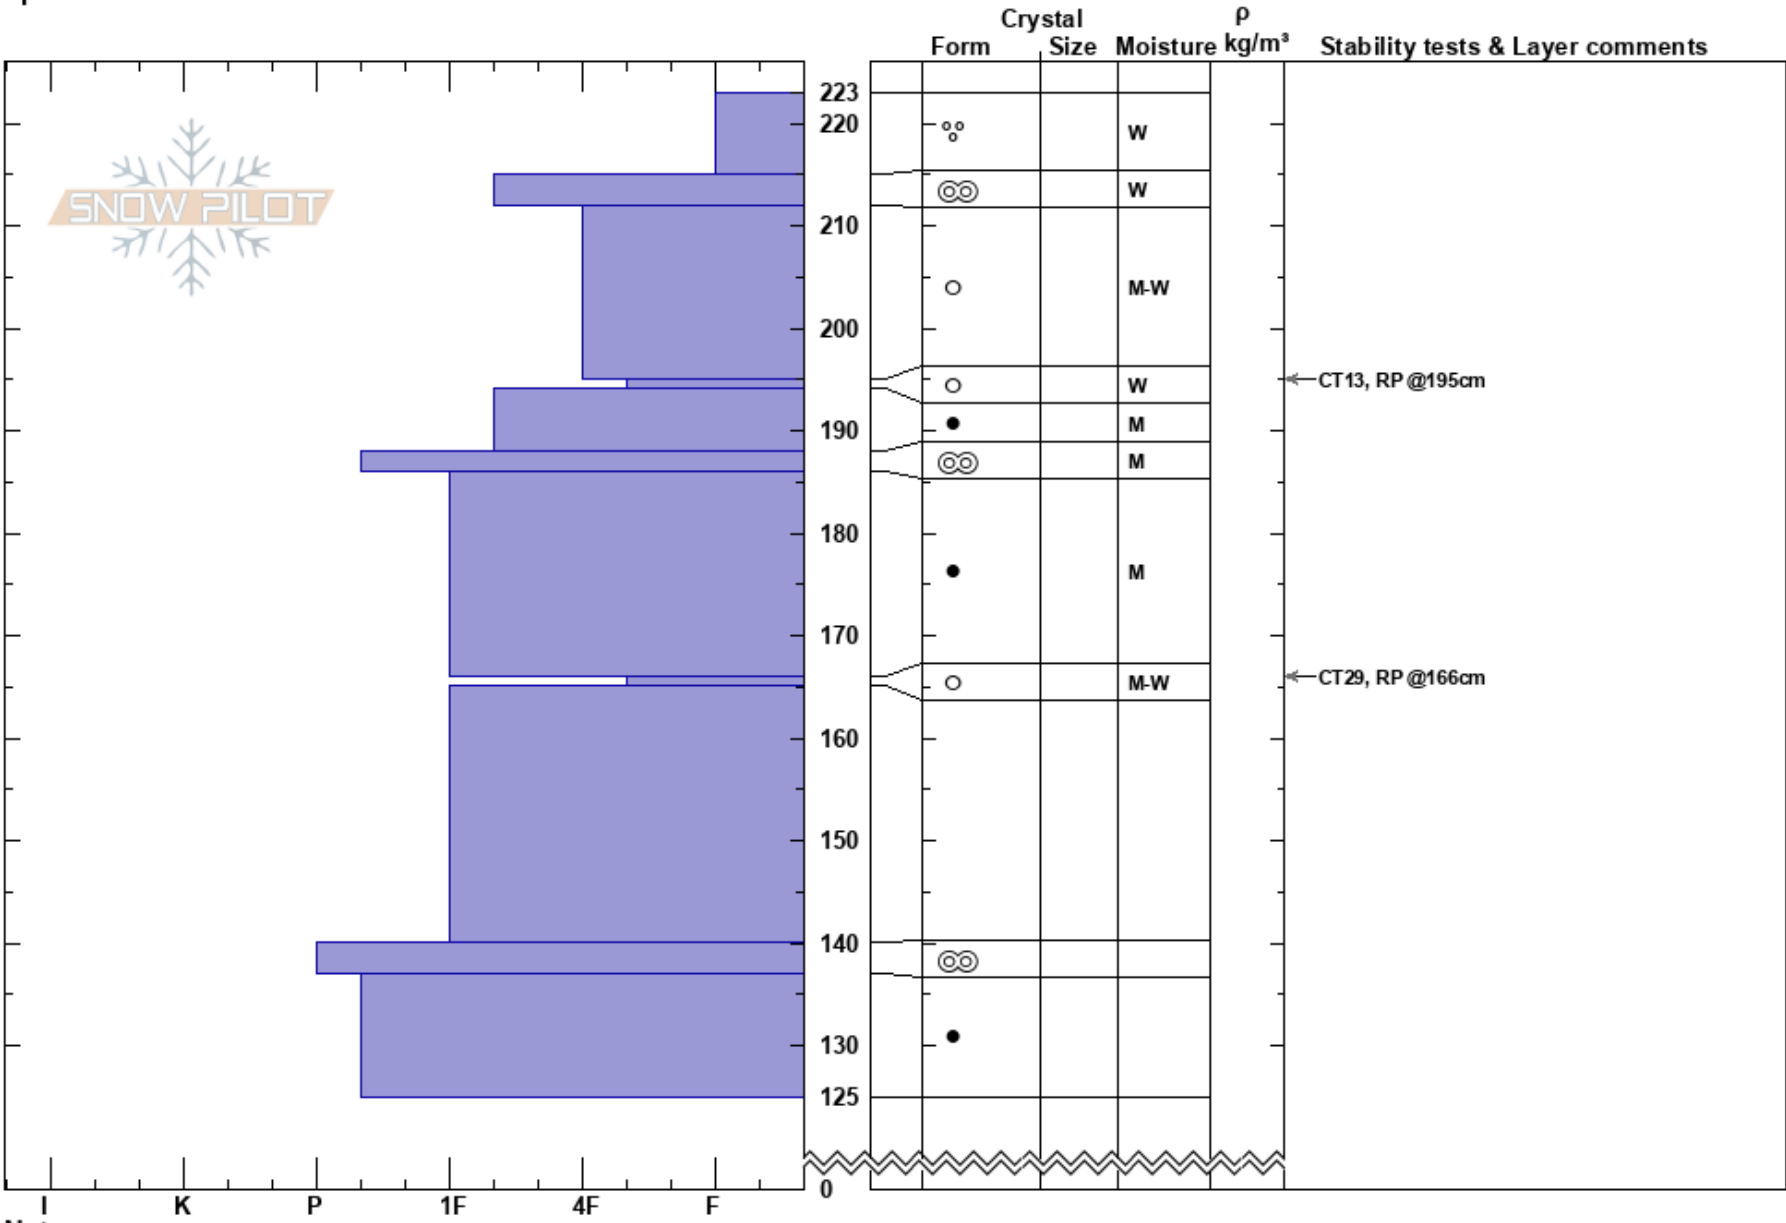

RMP 0411 W
 San Juan Range
 CO
 Elevation: 11450 ft
 Aspect: W
 Specifics:

Amy Pertuz
 04/11/2023 - 9:45am
 Co-ord: 37.89636N, -107.70868W
 Slope Angle: 30°
 Wind Loading:

Stability:
 Air Temperature:
 Sky Cover:
 Precipitation: NO
 Wind:
 HS:223
 PF:65 166-165cm:Problematic layer
 PS: 15

Notes: two nights no freeze and day with hot temperatures