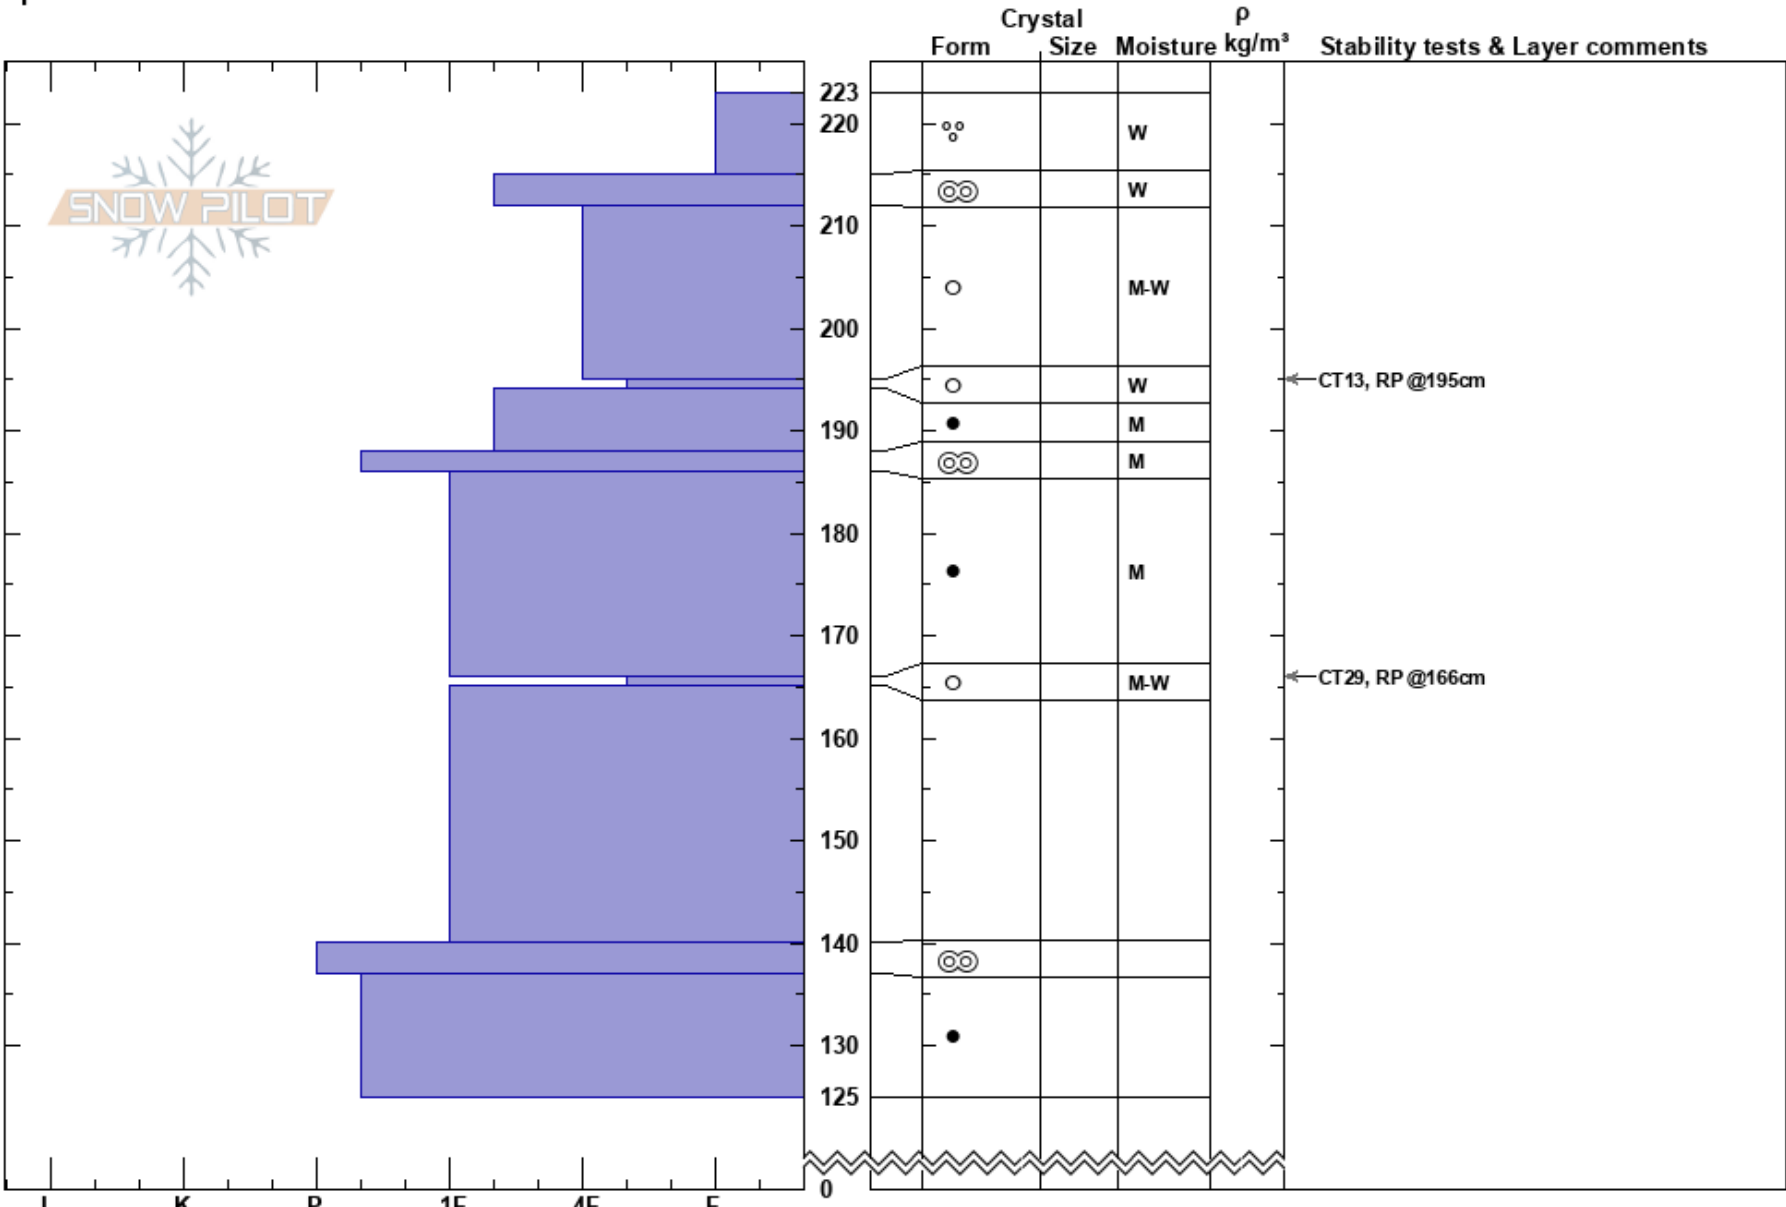

RMP 0411 W
 San Juan Range
 CO
 Elevation: 11450 ft
 Aspect: W
 Specifics:

Amy Pertuz
 04/11/2023 - 9:45am
 Co-ord: 37.89636N, -107.70868W
 Slope Angle: 30°
 Wind Loading:

Stability:
 Air Temperature:
 Sky Cover:
 Precipitation: NO
 Wind:

HS:223
 PF:65 166-165cm:Problematic layer
 PS: 15

Notes: two nights no freeze and day with hot temperatures