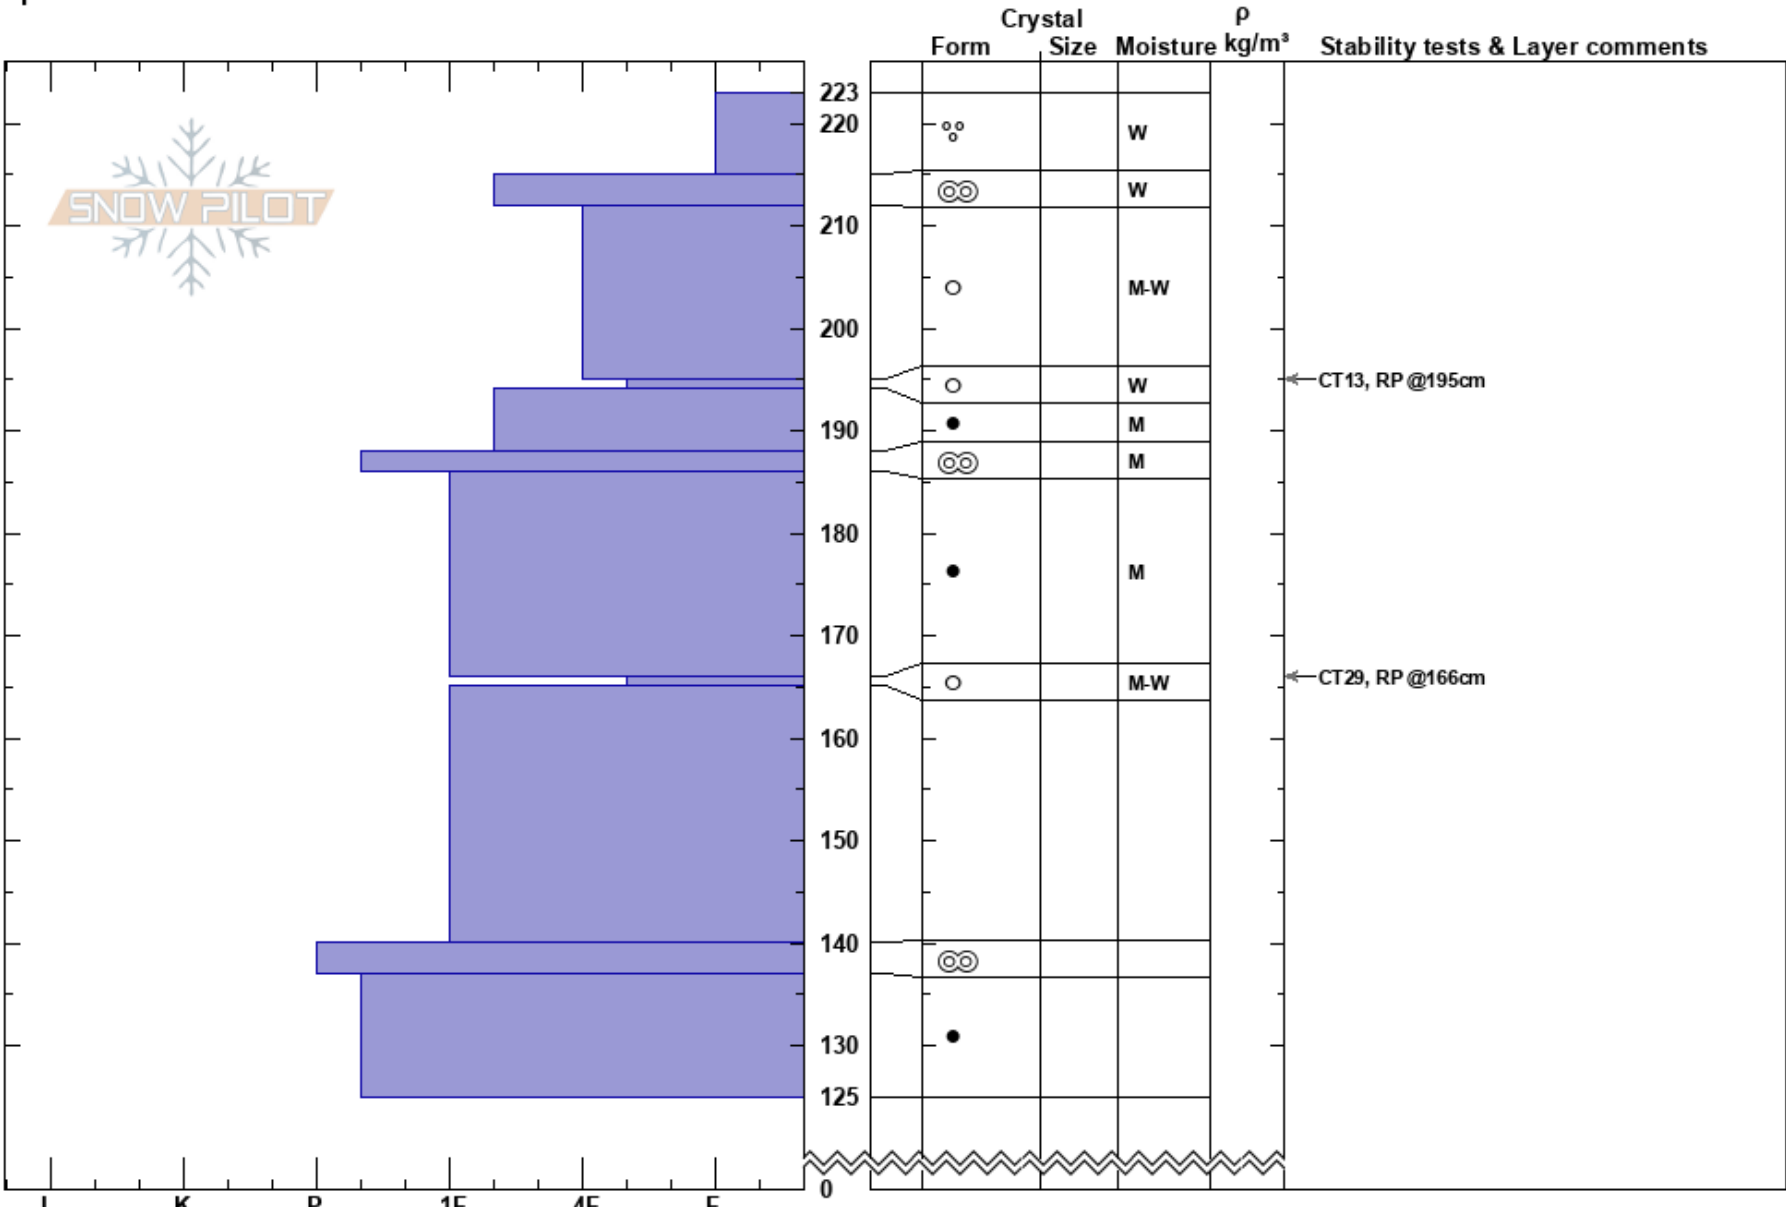

RMP 0411 W  
 San Juan Range  
 CO  
 Elevation: 11450 ft  
 Aspect: W  
 Specifics:

Amy Pertuz  
 04/11/2023 - 9:45am  
 Co-ord: 37.89636N, -107.70868W  
 Slope Angle: 30°  
 Wind Loading:

Stability:  
 Air Temperature:  
 Sky Cover:  
 Precipitation: NO  
 Wind:

HS:223  
 PF:65 166-165cm:Problematic layer  
 PS: 15

Notes: two nights no freeze and day with hot temperatures