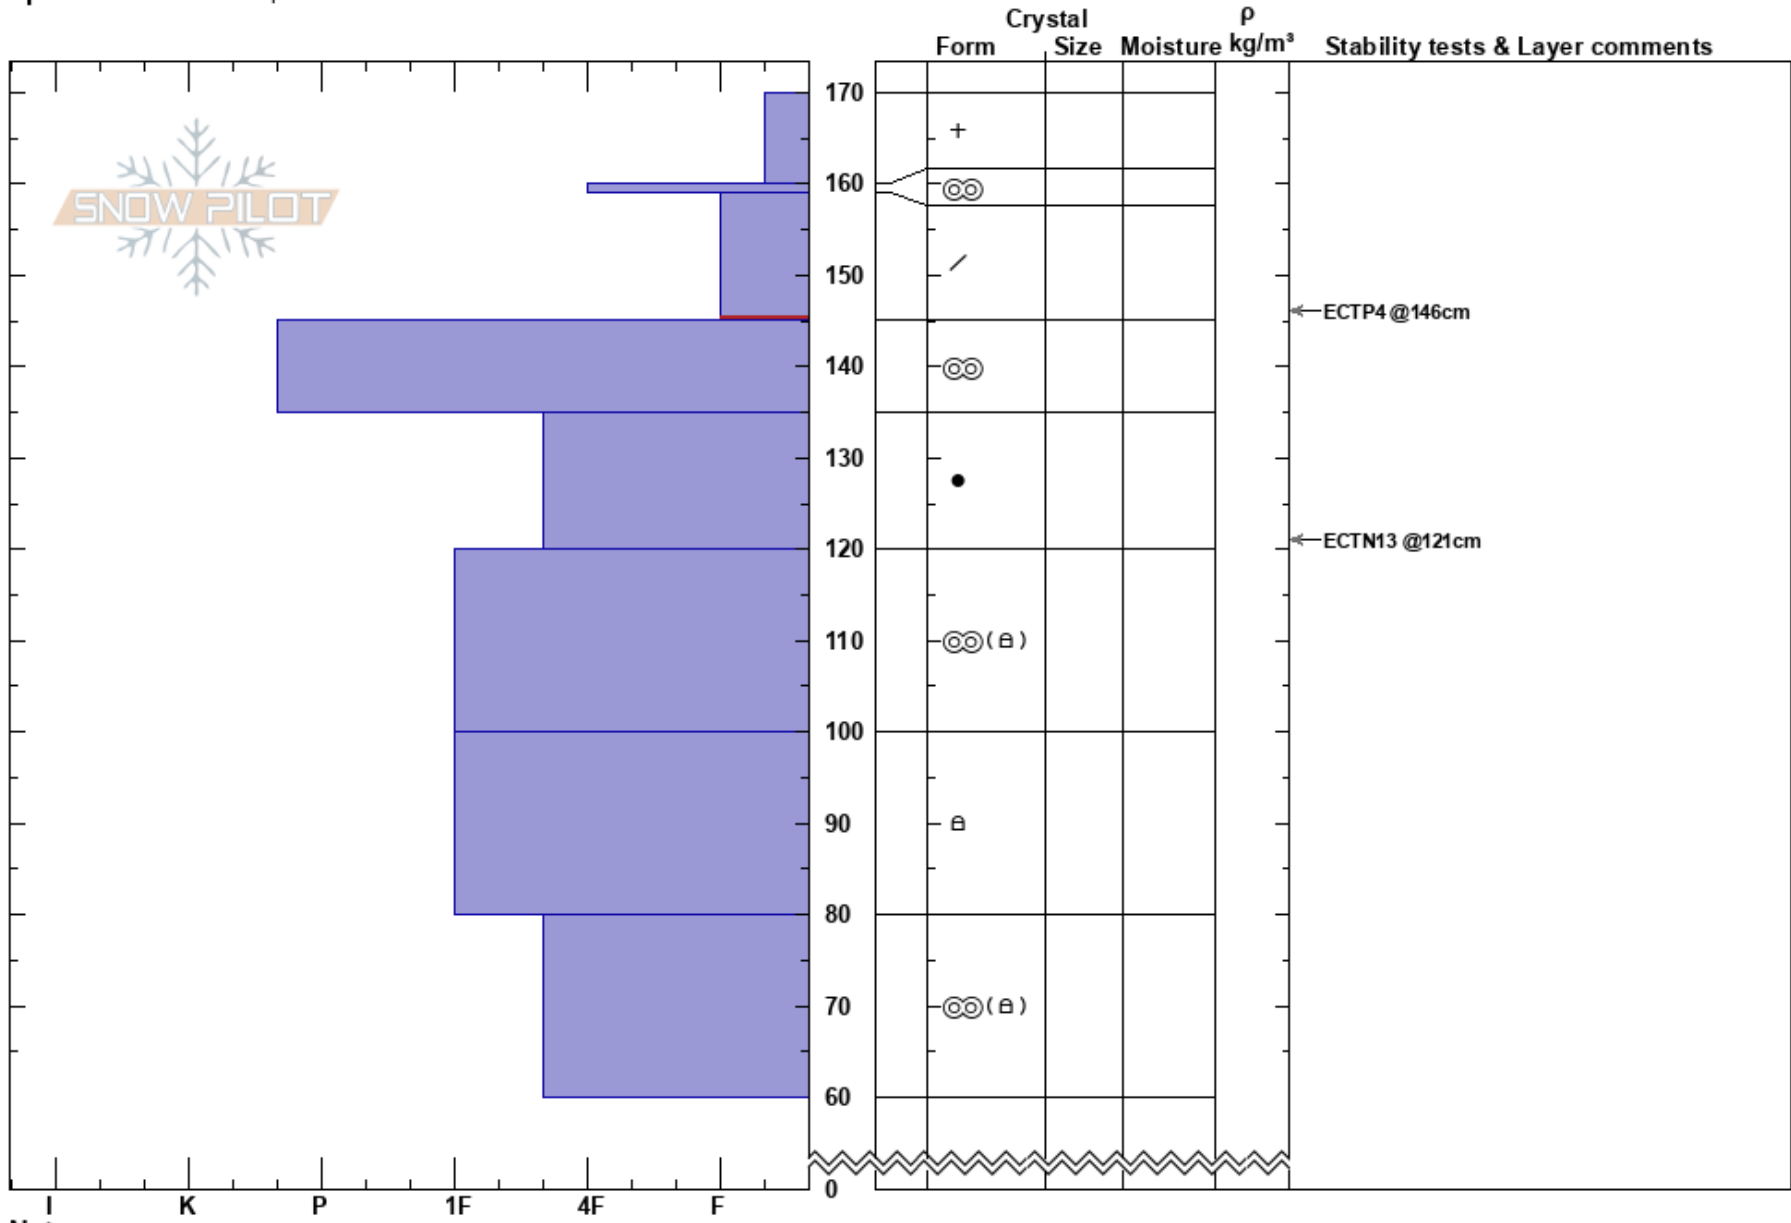

Goat Meadows  
 Chugach Range  
 AK  
 Elevation: 2100 ft  
 Aspect: 188°  
 Specifics: We skied slope

Andrew Schauer  
 04/12/2023 - 4:20pm  
 Co-ord: 61.02778N, -149.09306W  
 Slope Angle: 34°  
 Wind Loading: no

Stability: Fair  
 Air Temperature: HS:170  
 Sky Cover: BKN  
 Precipitation: S-1  
 Wind: Calm  
 PF:25 159-145cm:Problematic layer  
 PS: 10

Notes: