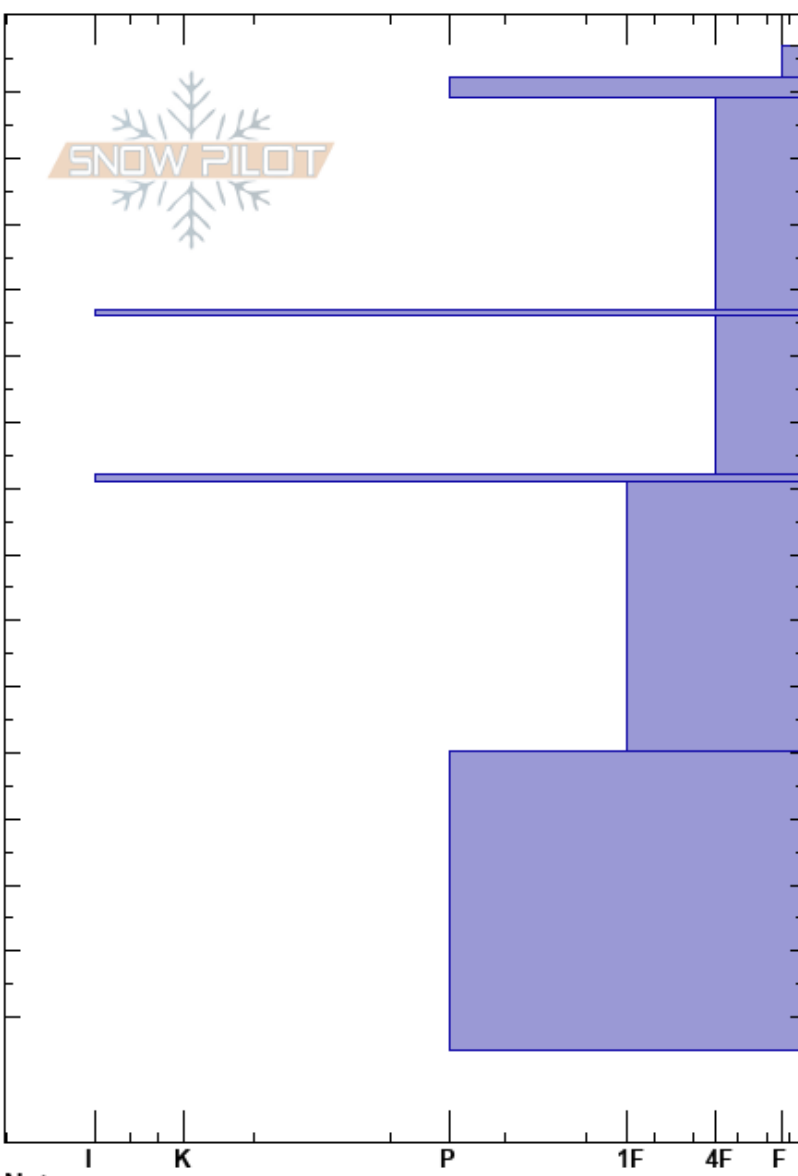

Montgomery Pass
 Cameron Pass
 CO
 Elevation: 11150 ft
 Aspect: NE
 Specifics:

Austin DiVesta
 04/12/2023 - 11:00am
 Co-ord: 40.53828N, -105.90267W
 Slope Angle: 25°
 Wind Loading: previous

Stability:
 Air Temperature:
 Sky Cover: CLR
 Precipitation: NO
 Wind: W Moderate

HS:357
 PF:10 352-349cm: Dust Layer

Layer Notes:

Elevation (ft)	Crystal		ρ kg/m ³	Stability tests & Layer comments
	Form	Size		
357	☽	1	V-S	352-349cm: Dust Layer
350	☉☉		W-V	
330	●	0.3	M	
315	■			
305	●	0.3-0.5	M	
290	■			
270	●	0.3-0.5	D-M	
230	●	0.3-0.5	D	
205				← ECTX