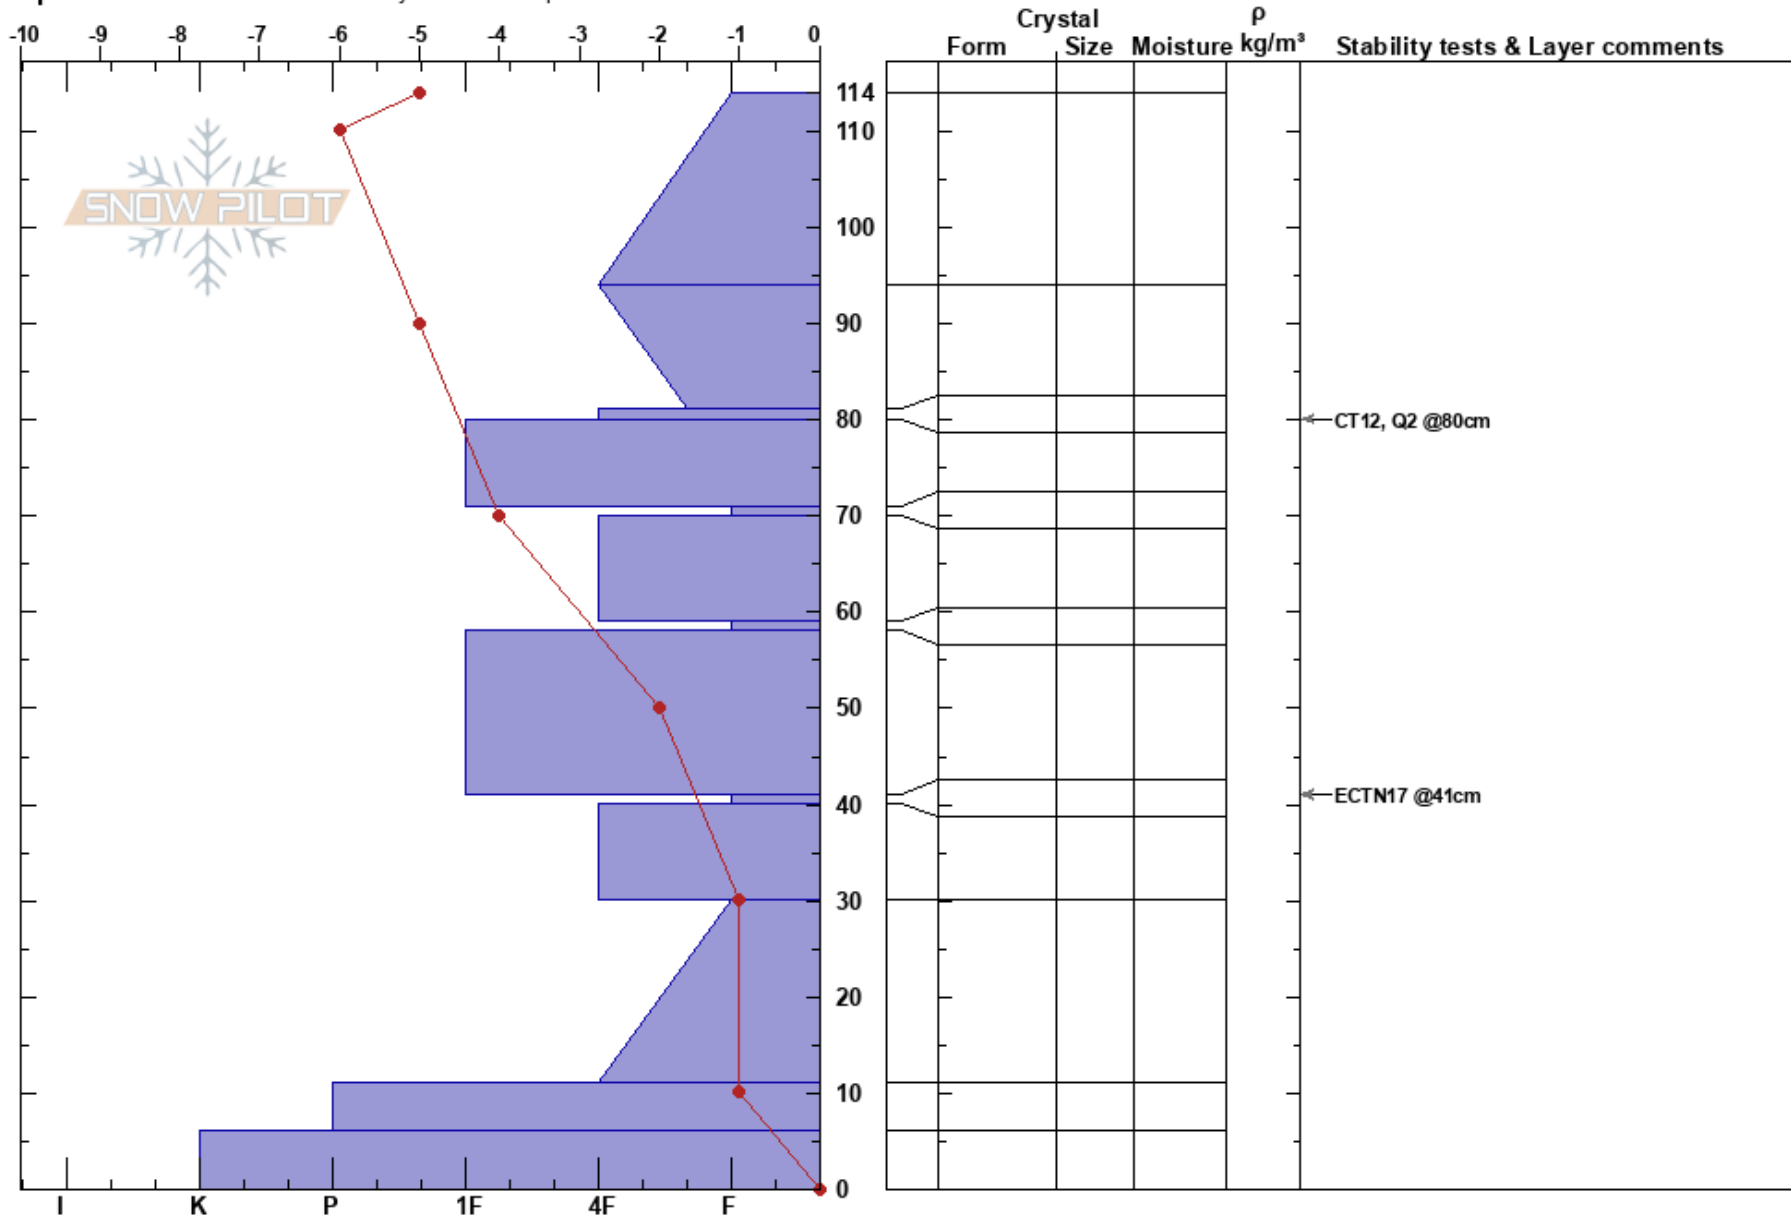

Grizzly 101  
 Central Wasatch  
 UT  
 Elevation: 9400 ft  
 Aspect: NE  
 Specifics: Recent avalanche activity on similar slopes

Bo Torrey  
 01/13/2018 - 1:00pm  
 Co-ord: 40.59558N, -111.61887W  
 Slope Angle: 34°  
 Wind Loading: previous

Stability:  
 Air Temperature: -4°C  
 Sky Cover: CLR  
 Precipitation: NO  
 Wind: NW Calm

HS:114  
 41-40cm: Problematic layer

Notes: