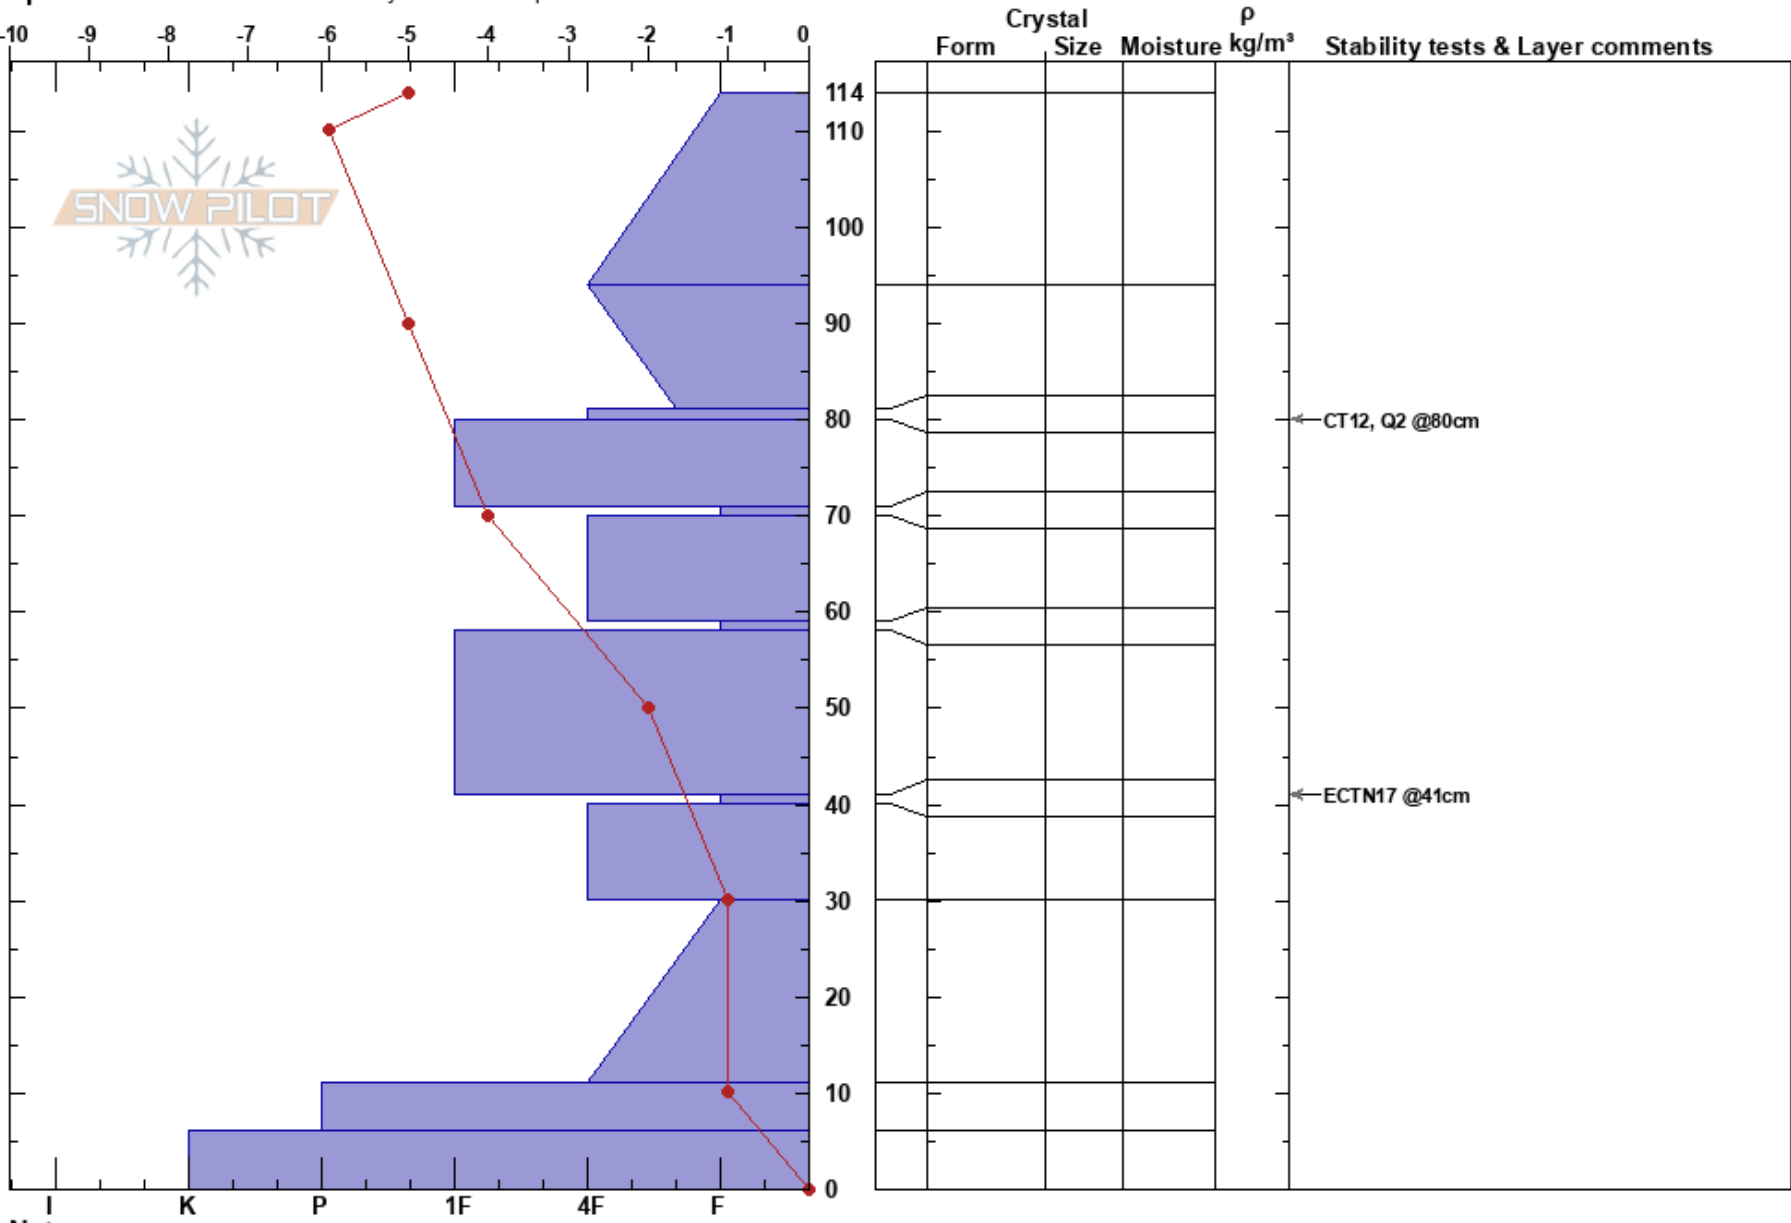

Grizzly 101  
 Central Wasatch  
 UT  
 Elevation: 9400 ft  
 Aspect: NE

Bo Torrey  
 01/13/2018 - 1:00pm  
 Co-ord: 40.59558N, -111.61887W  
 Slope Angle: 34°  
 Wind Loading: previous

Stability:  
 Air Temperature: -4°C  
 Sky Cover: CLR  
 Precipitation: NO  
 Wind: NW Calm

HS:114  
 Layer Notes:  
 41-40cm: Problematic layer

Specifics: Recent avalanche activity on similar slopes

Notes: