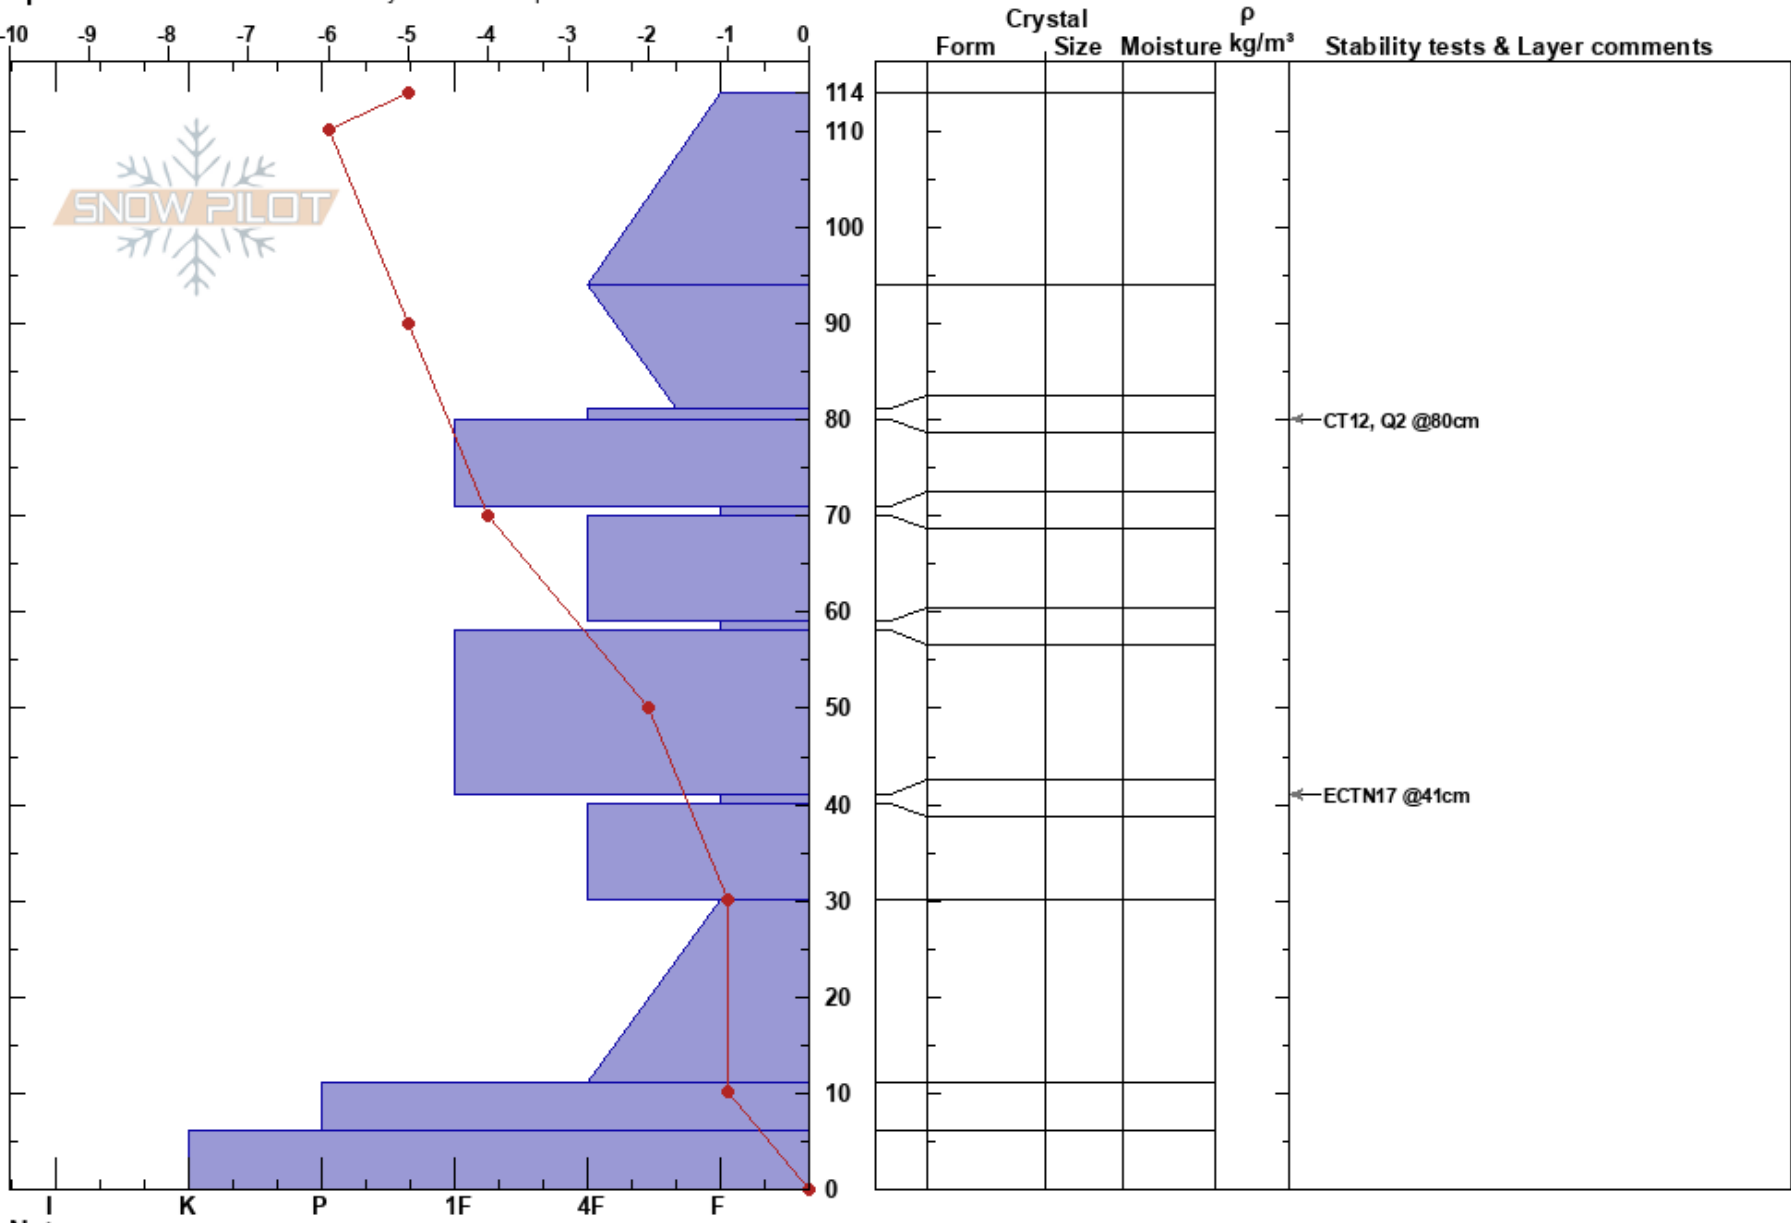

Grizzly 101
 Central Wasatch
 UT
 Elevation: 9400 ft
 Aspect: NE

Bo Torrey
 01/13/2018 - 1:00pm
 Co-ord: 40.59558N, -111.61887W
 Slope Angle: 34°
 Wind Loading: previous

Stability:
 Air Temperature: -4°C
 Sky Cover: CLR
 Precipitation: NO
 Wind: NW Calm

HS:114
 Layer Notes:
 41-40cm: Problematic layer

Specifics: Recent avalanche activity on similar slopes

Notes: