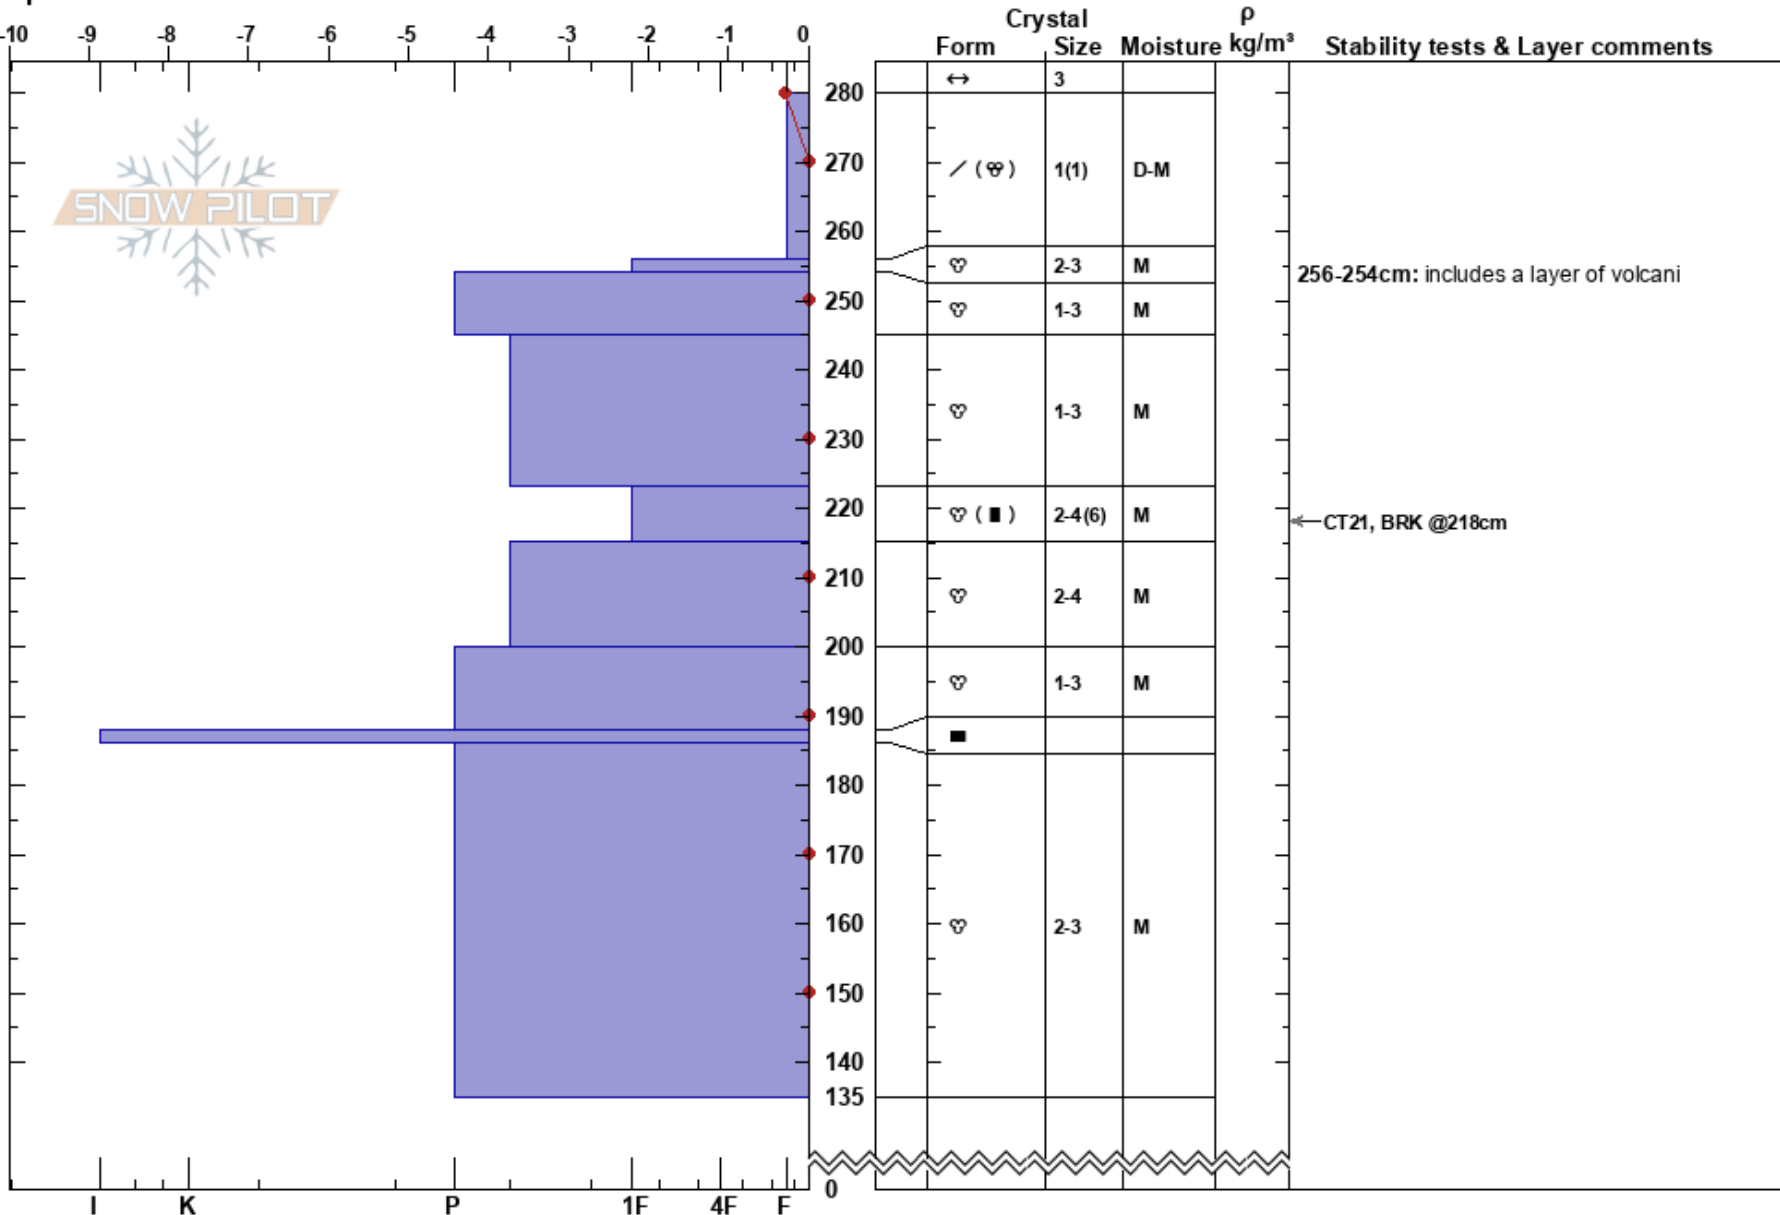

Kumroch Av. path 64D
 Kamchatka
 Russia
Elevation: 460 m
Aspect: S
Specifics:

Vladimir Golubev
 10/04/2023 - 12:40
Co-ord:
Slope Angle: 30°
Wind Loading:

Stability:
Air Temperature: 2.7°C
Sky Cover: OVC
Precipitation: S2
Wind: NE Light Breeze

HS:280
 256-254cm: includes a layer of volcani
 215-200cm: Problematic layer

Notes: