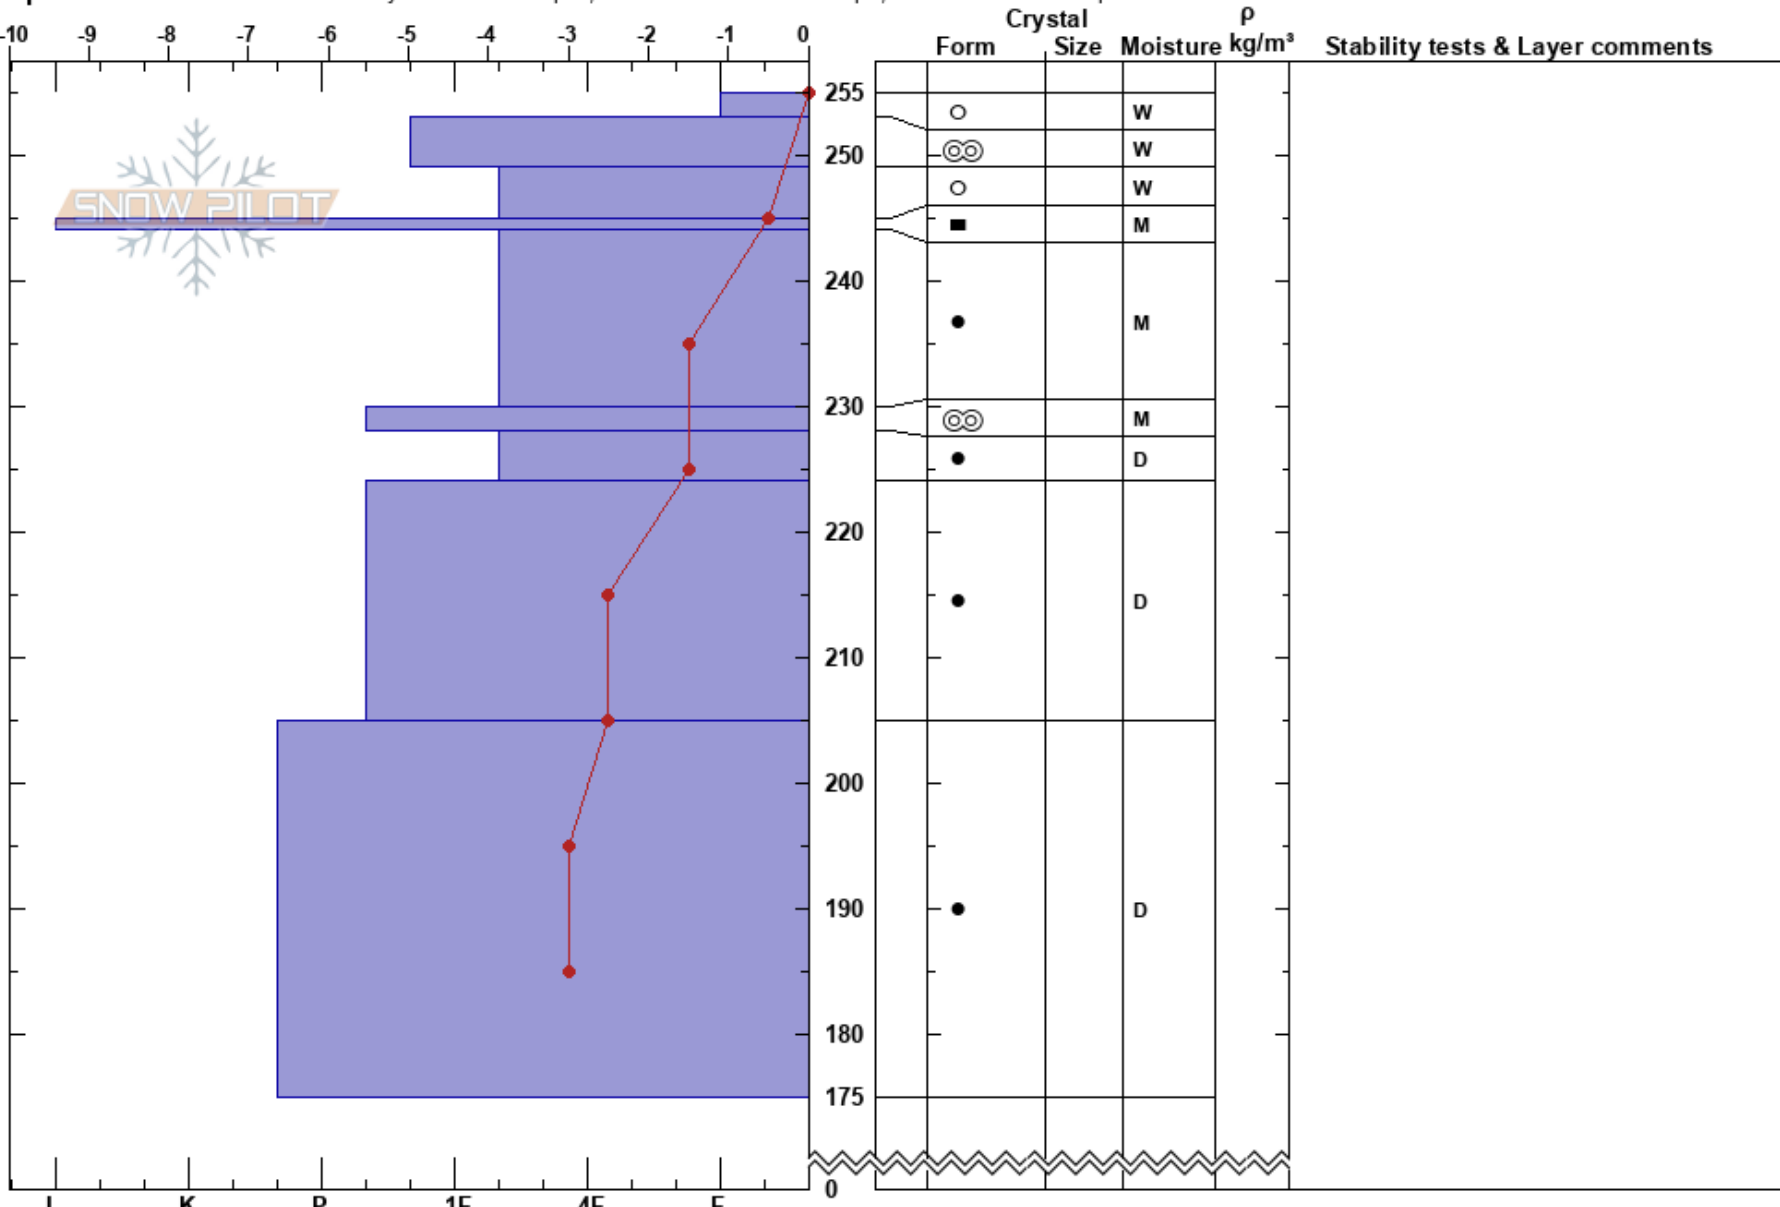

Miller Creek
 Cooke City
 MT
 Elevation: 9315 ft
 Aspect: 220°

Alex Marienthal
 04/11/2023 - 12:11pm
 Co-ord: 45.04764N, -109.95056W
 Slope Angle: 10°
 Wind Loading: no

Stability: Poor
 Air Temperature: 7.5°C
 Sky Cover: BKN
 Precipitation: NO
 Wind: SW Strong

HS:255
 PF:20
 255-253cm:Problematic layer

Specifics: Recent avalanche activity on different slopes; Snowmobile tracks on slope; We snowmobiled slope

Notes: Recent wet loose activity, up to size D2, on steep southerly slopes and around rock outcrops. A few small wet slabs at lower elevations with shallower snowpack.