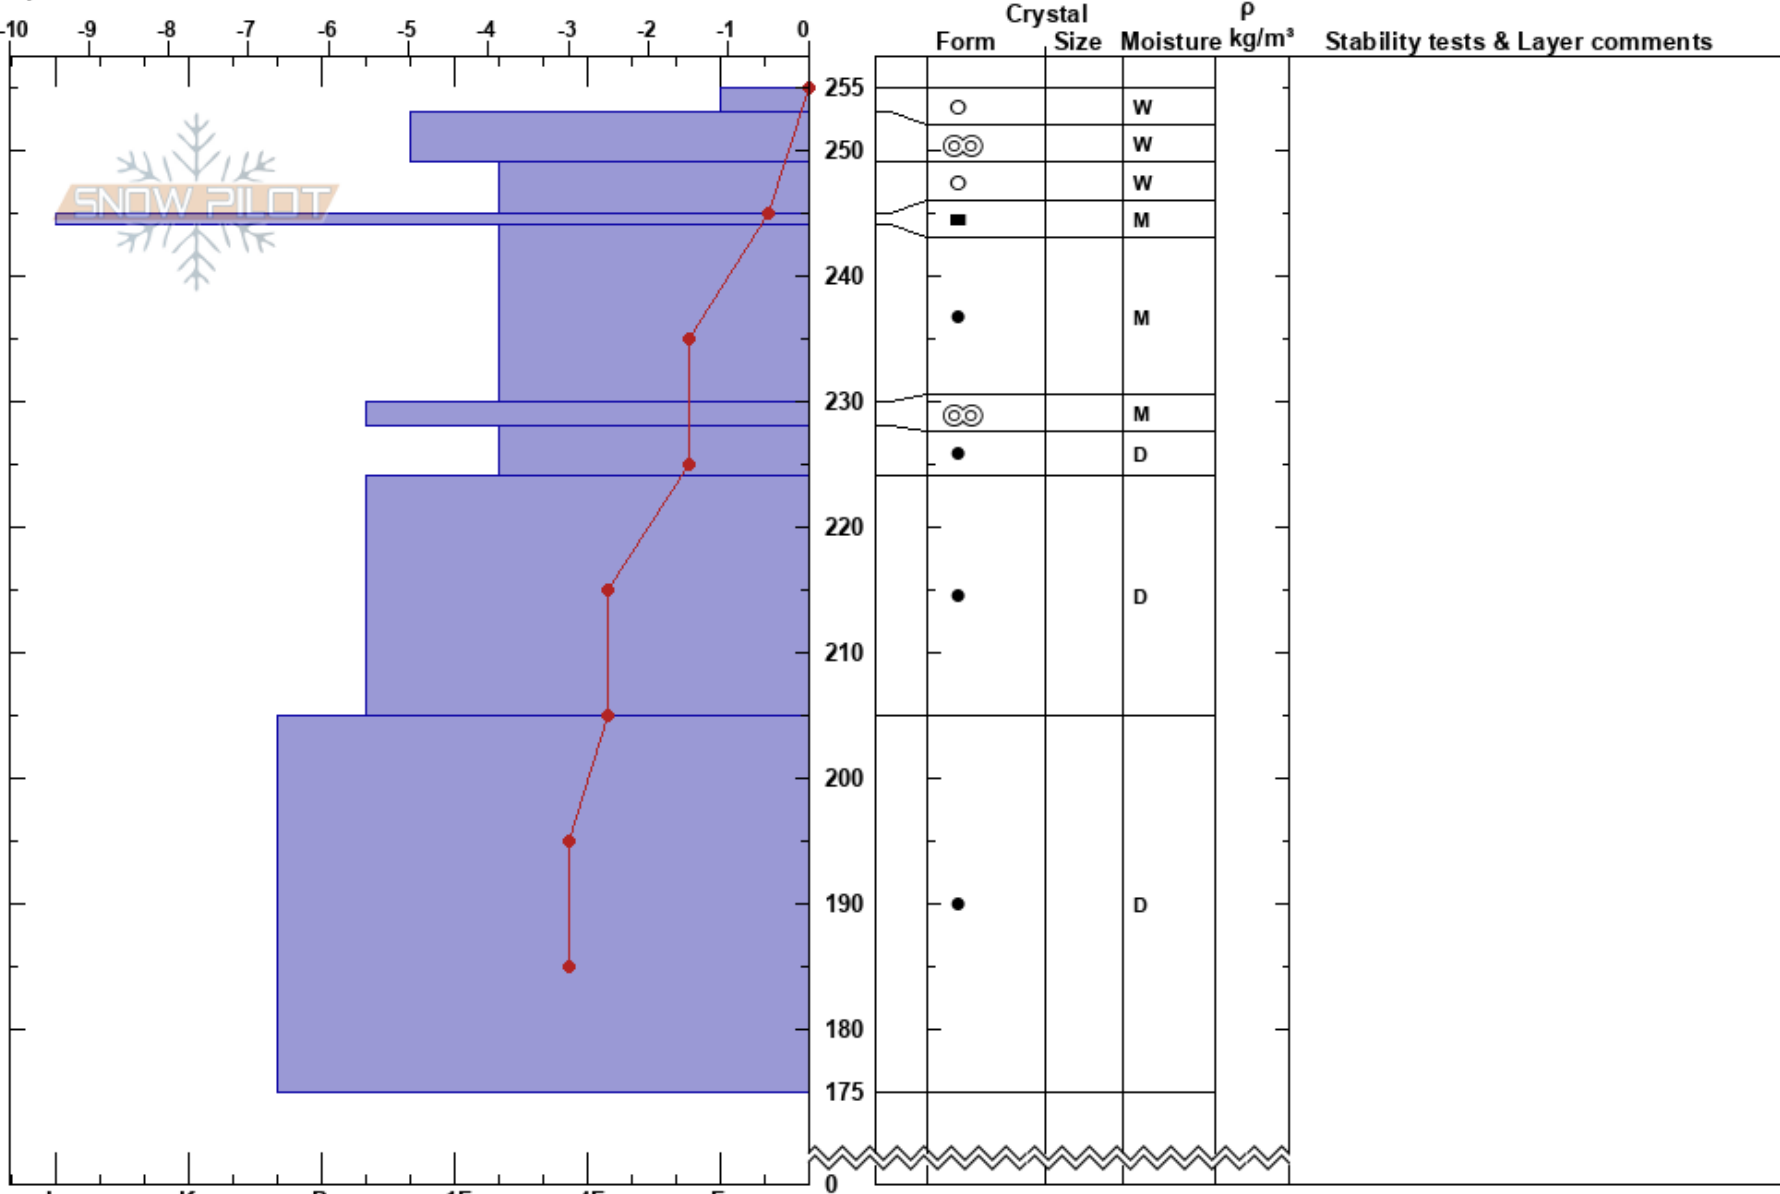

Miller Creek  
 Cooke City  
 MT  
 Elevation: 9315 ft  
 Aspect: 220°

Alex Marienthal  
 04/11/2023 - 12:11pm  
 Co-ord: 45.04764N, -109.95056W  
 Slope Angle: 10°  
 Wind Loading: no

Stability: Poor  
 Air Temperature: 7.5°C  
 Sky Cover: BKN  
 Precipitation: NO  
 Wind: SW Strong

HS:255  
 PF:20  
 255-253cm:Problematic layer

Specifics: Recent avalanche activity on different slopes; Snowmobile tracks on slope; We snowmobiled slope

Notes: Recent wet loose activity, up to size D2, on steep southerly slopes and around rock outcrops. A few small wet slabs at lower elevations with shallower snowpack.