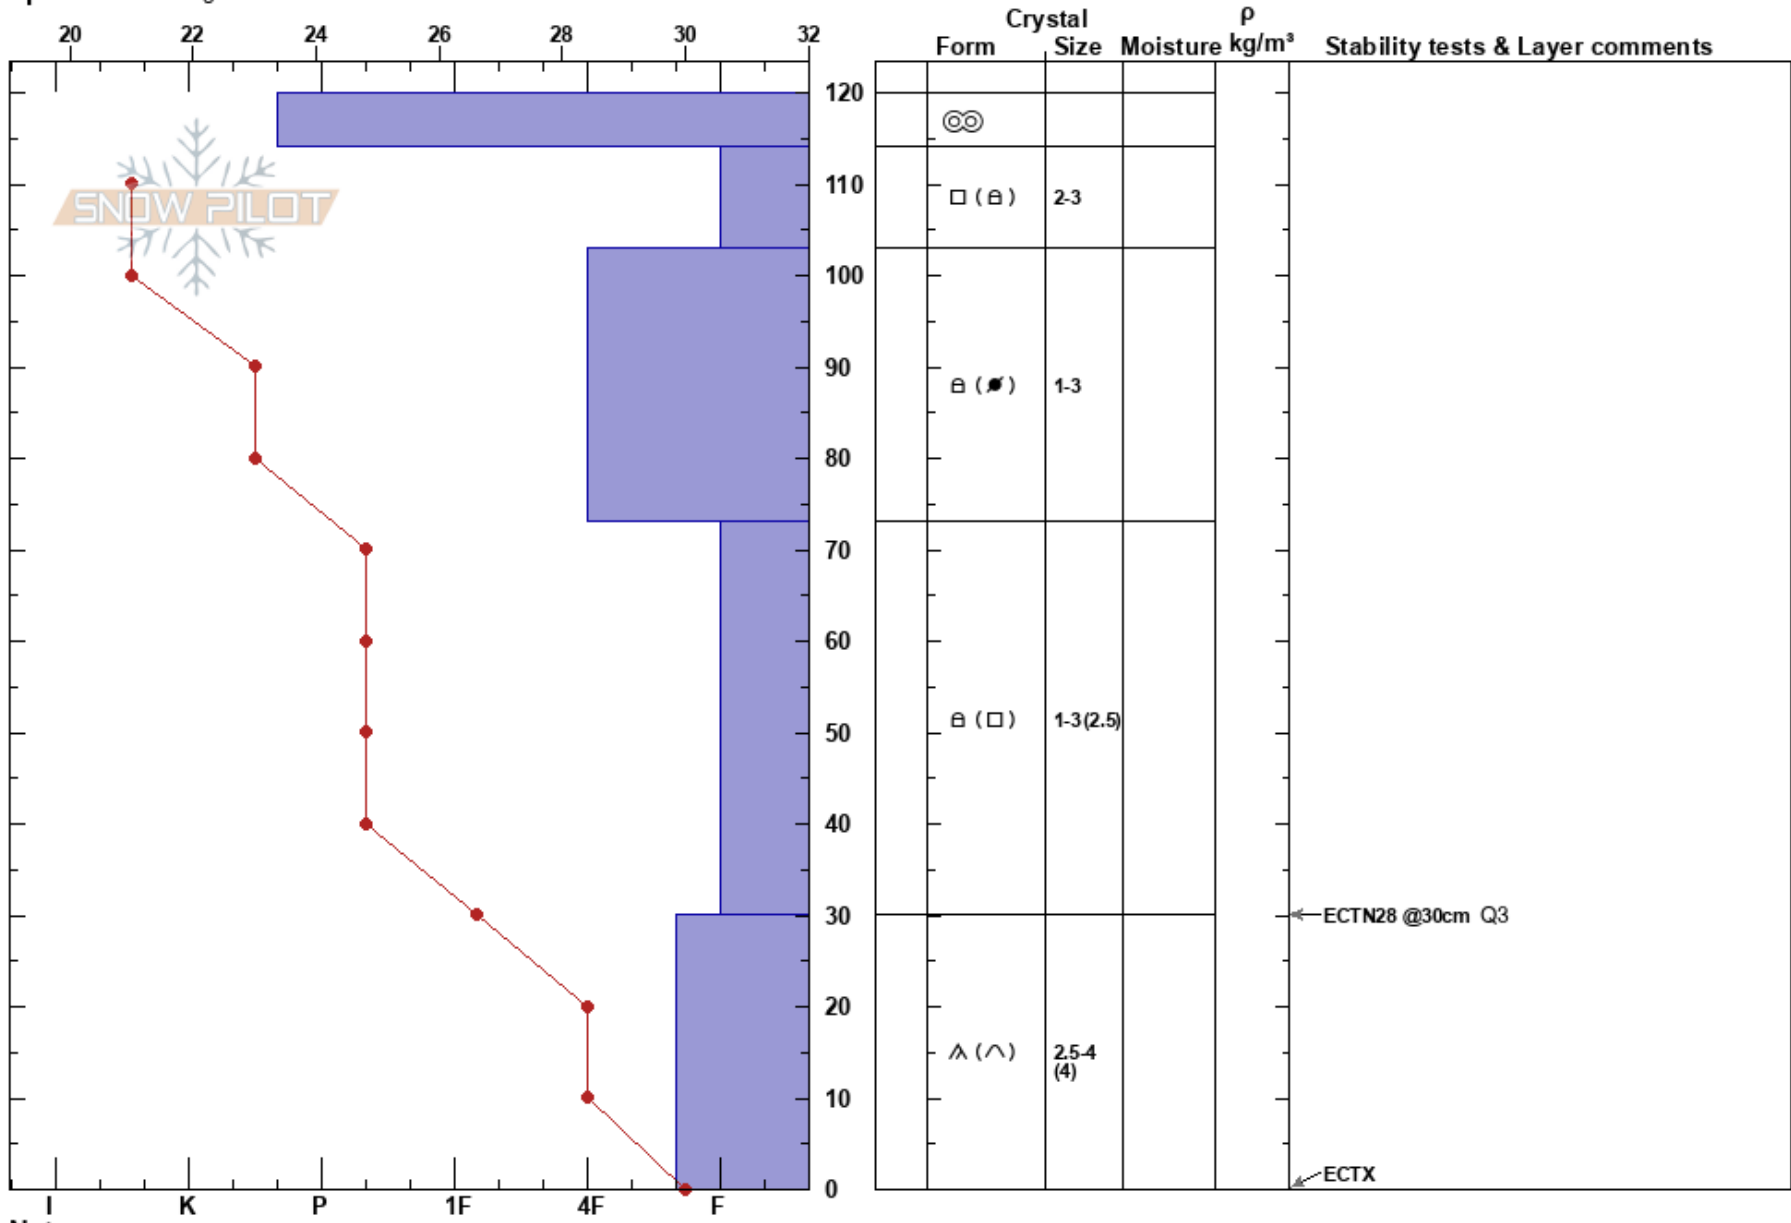

Tree Chute 1
 Arapahoe Basin Ski Area
 CO
 Elevation: 11739 ft
 Aspect: W
 Specifics: Pit dug in a Ski Area

Warren Hanson
 04/10/2023 - 11:00am
 Co-ord: 39.64088N, -105.85842W
 Slope Angle: 35°
 Wind Loading: previous

Stability: HS:120
 Air Temperature: 35°F
 Sky Cover: CLR
 Precipitation: NO
 Wind: NW Calm

PF:90
 PS:3

Layer Notes:

Notes: