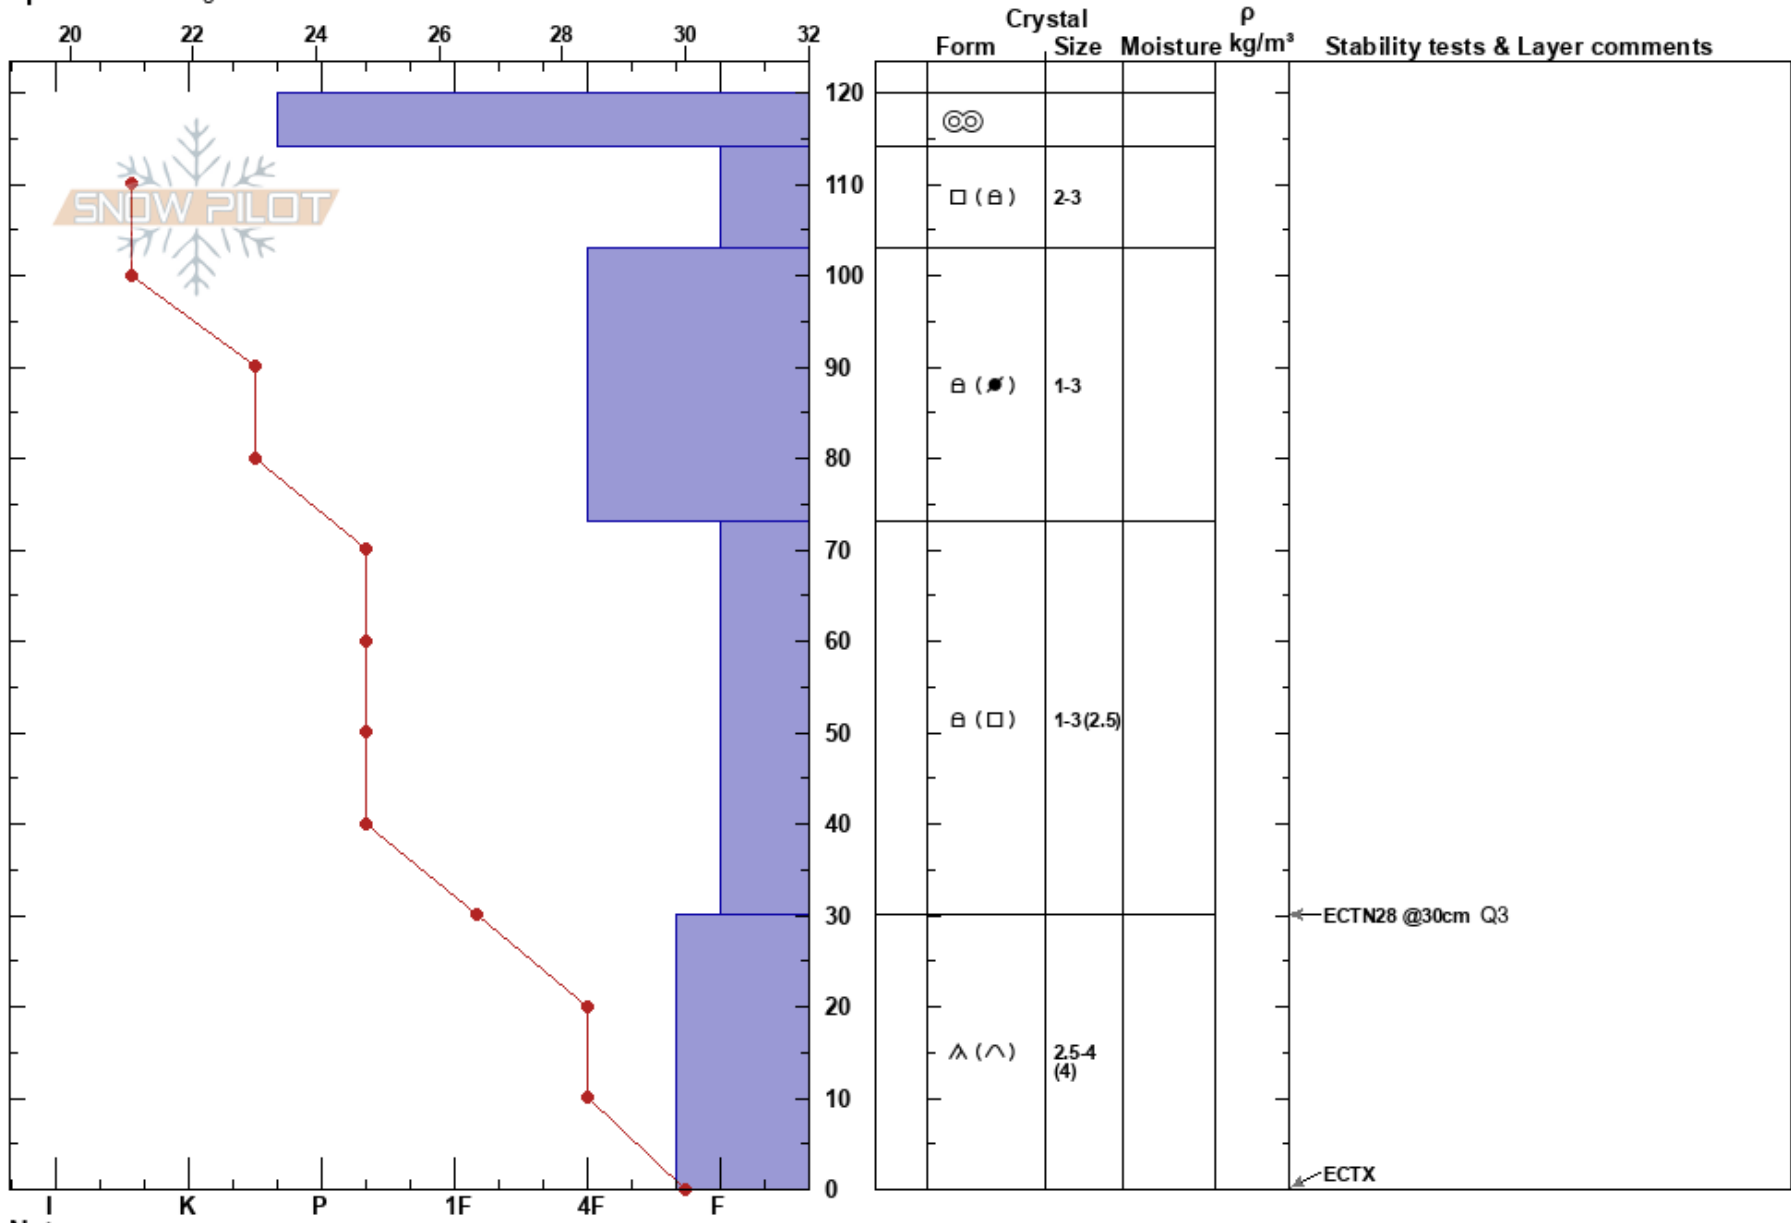

Tree Chute 1 Warren Hanson
 Arapahoe Basin Ski Area 04/10/2023 - 11:00am
 CO Co-ord: 39.64088N, -105.85842W
 Elevation: 11739 ft Slope Angle: 35°
 Aspect: W Wind Loading: previous
 Specifics: Pit dug in a Ski Area

Stability: HS:120 Layer Notes:
 Air Temperature: 35°F PF:90
 Sky Cover: CLR PS:3
 Precipitation: NO
 Wind: NW Calm

Notes: