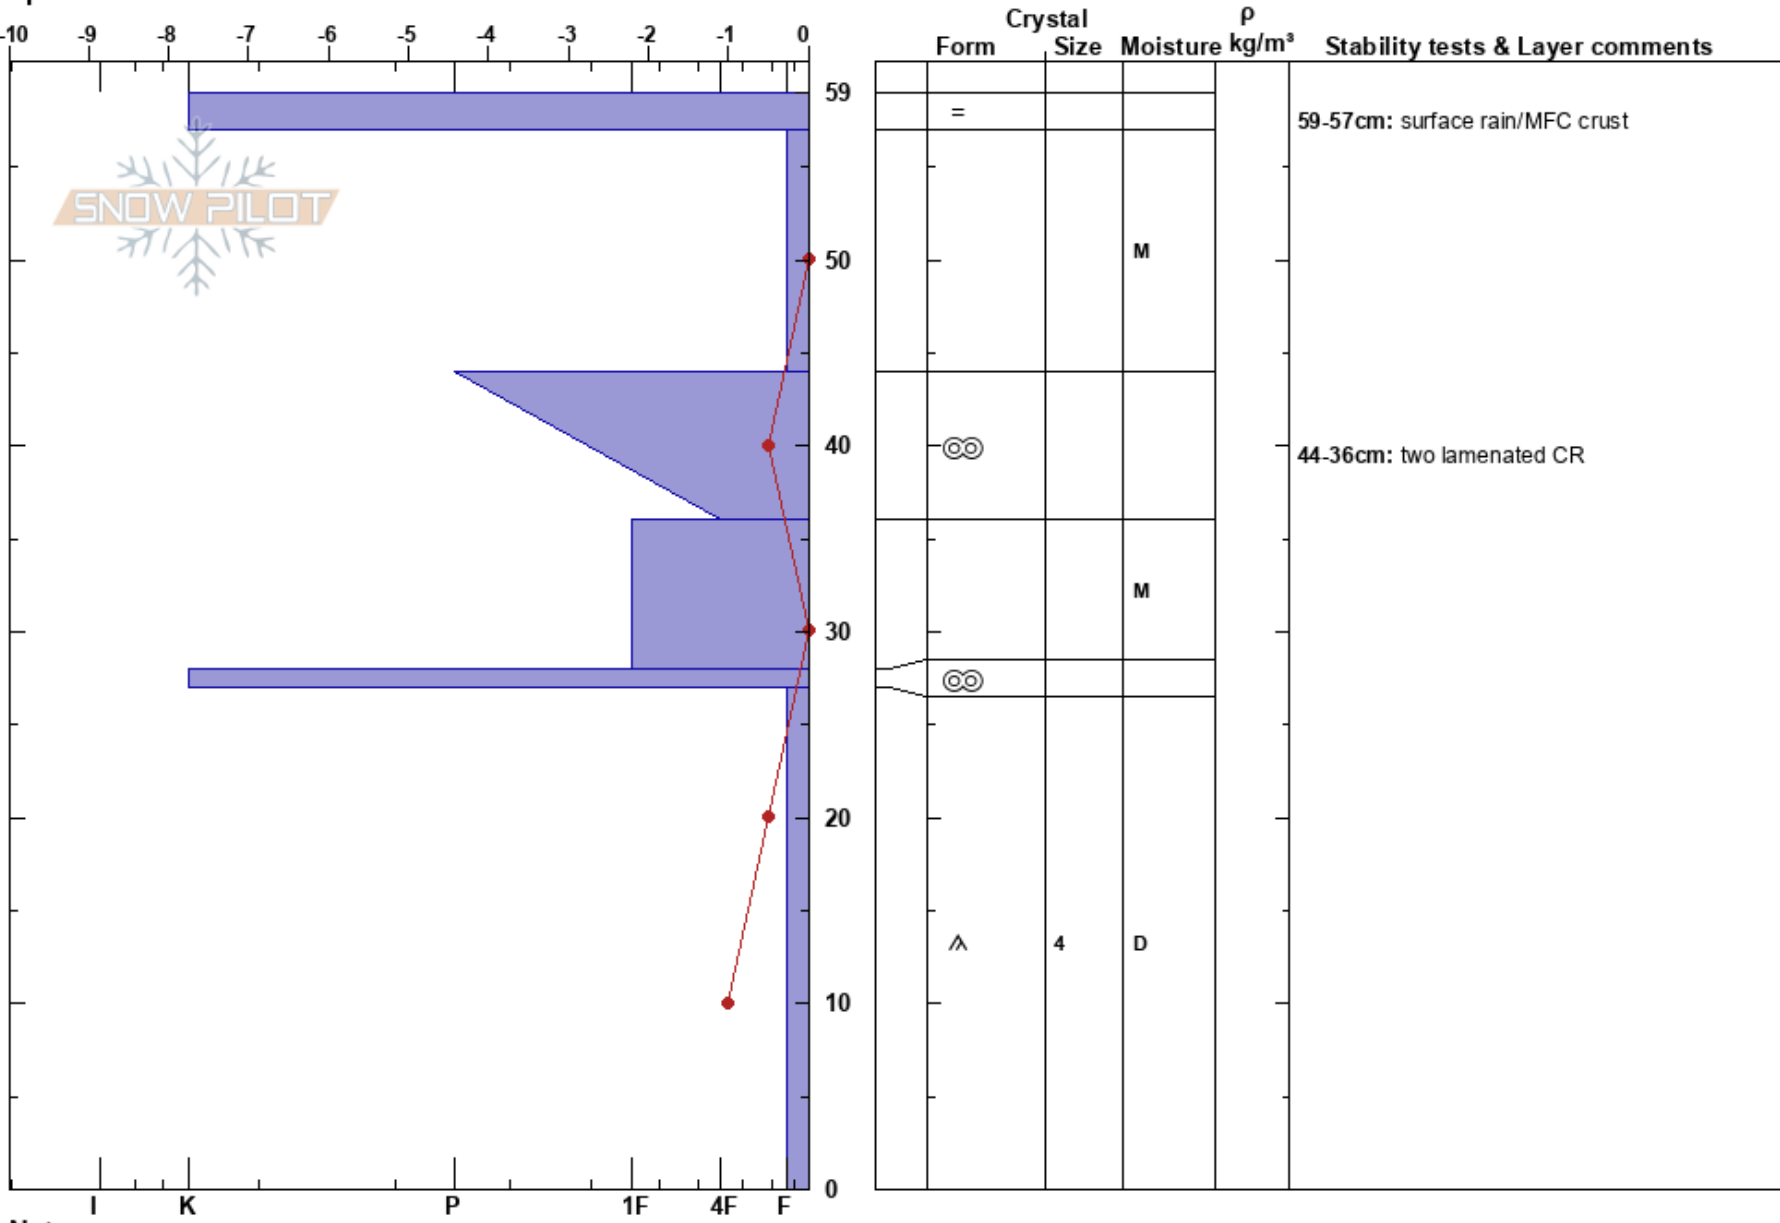

Maligne Big Bend
 Jasper National park
 AB
 Elevation: 1560 m
 Aspect: W
 Specifics:

garth lemke
 10/04/2023 - 11:00
 Co-ord:
 Slope Angle: 38°
 Wind Loading: no

Stability:
 Air Temperature: 2°C
 Sky Cover: OVC
 Precipitation: NO
 Wind: S Light Breeze

HS:59
 Layer Notes:
 59-57cm: surface rain/MFC crust
 44-36cm: two laminated CR
 27-0cm: Problematic layer

Notes: ~40m up from roadside