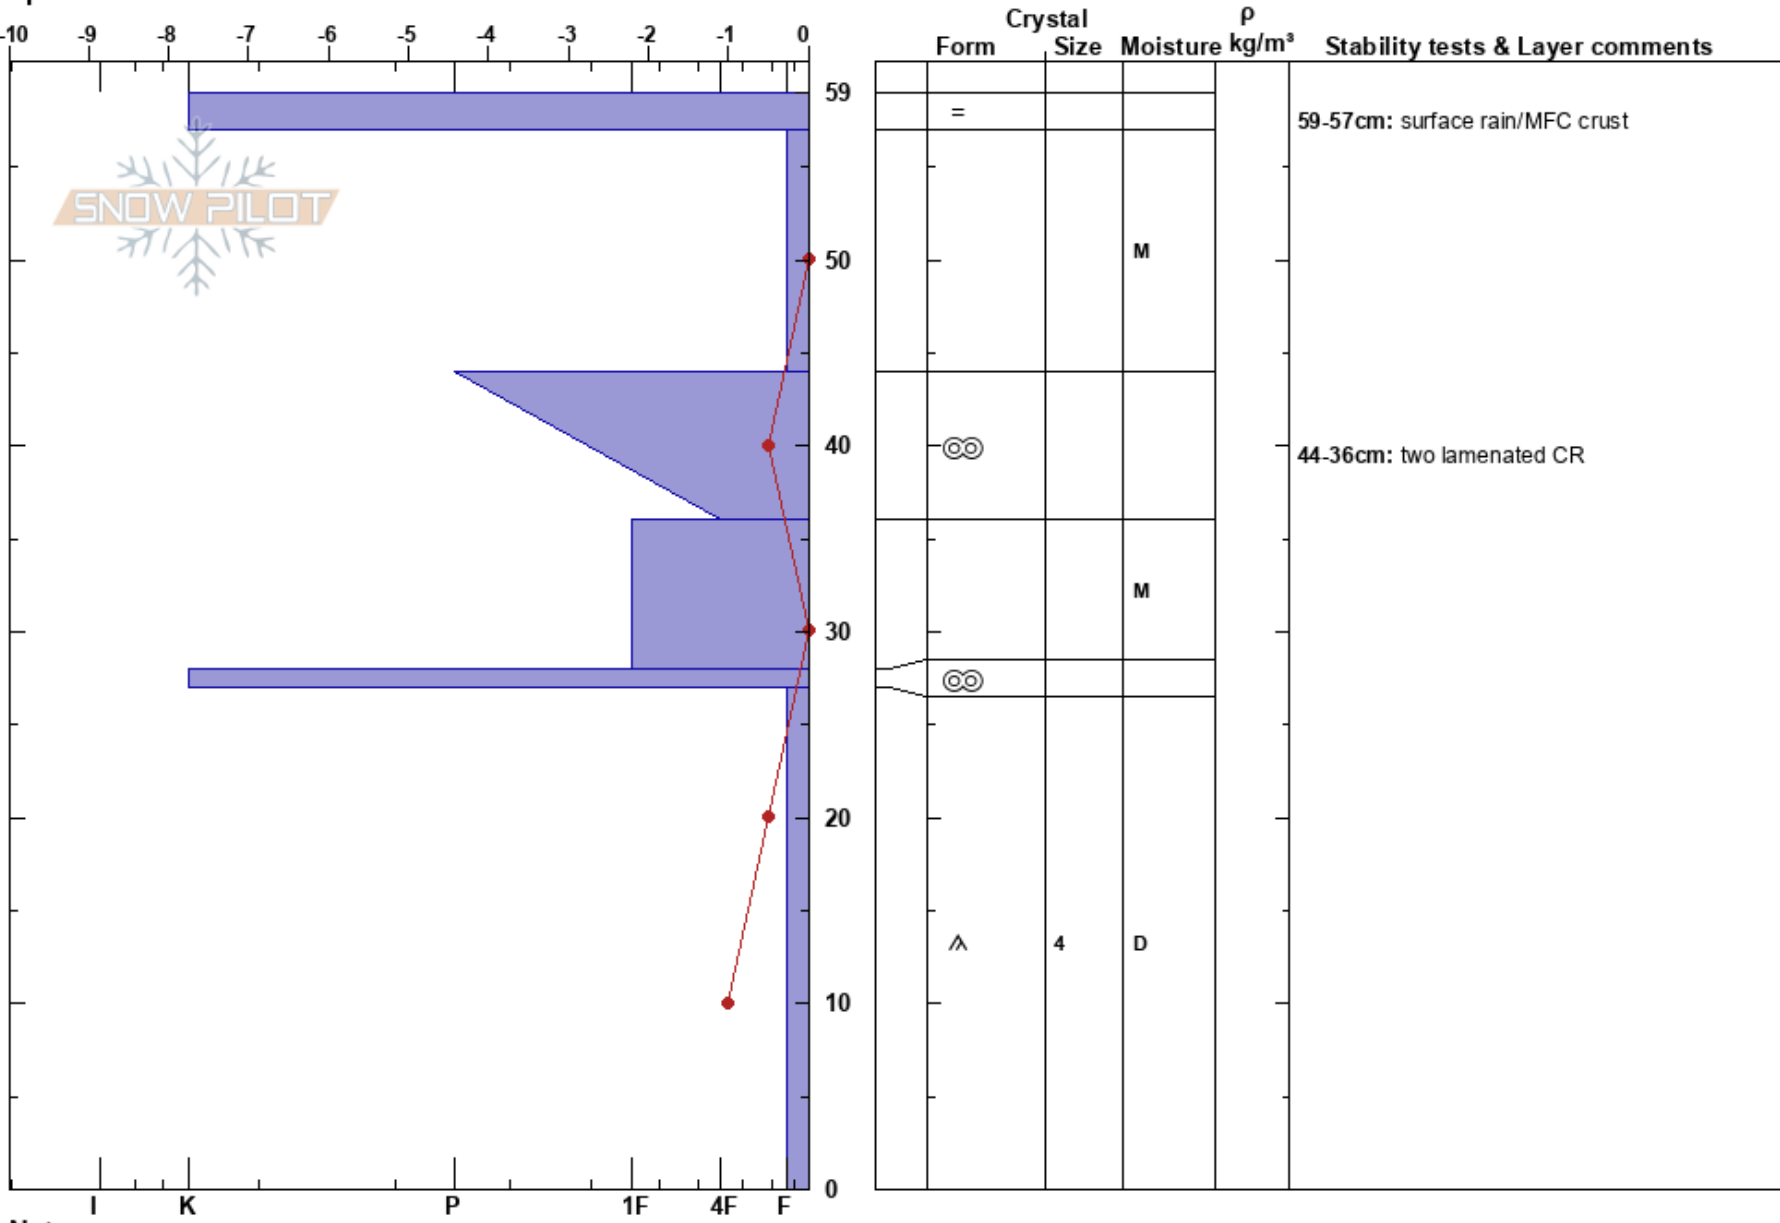

Maligne Big Bend
 Jasper National park
 AB
Elevation: 1560 m
Aspect: W
Specifics:

garth lemke
 10/04/2023 - 11:00
Co-ord:
Slope Angle: 38°
Wind Loading: no

Stability:
Air Temperature: 2°C
Sky Cover: OVC
Precipitation: NO
Wind: S Light Breeze

HS:59
Layer Notes:
 59-57cm: surface rain/MFC crust
 44-36cm: two laminated CR
 27-0cm: Problematic layer

Notes: ~40m up from roadside