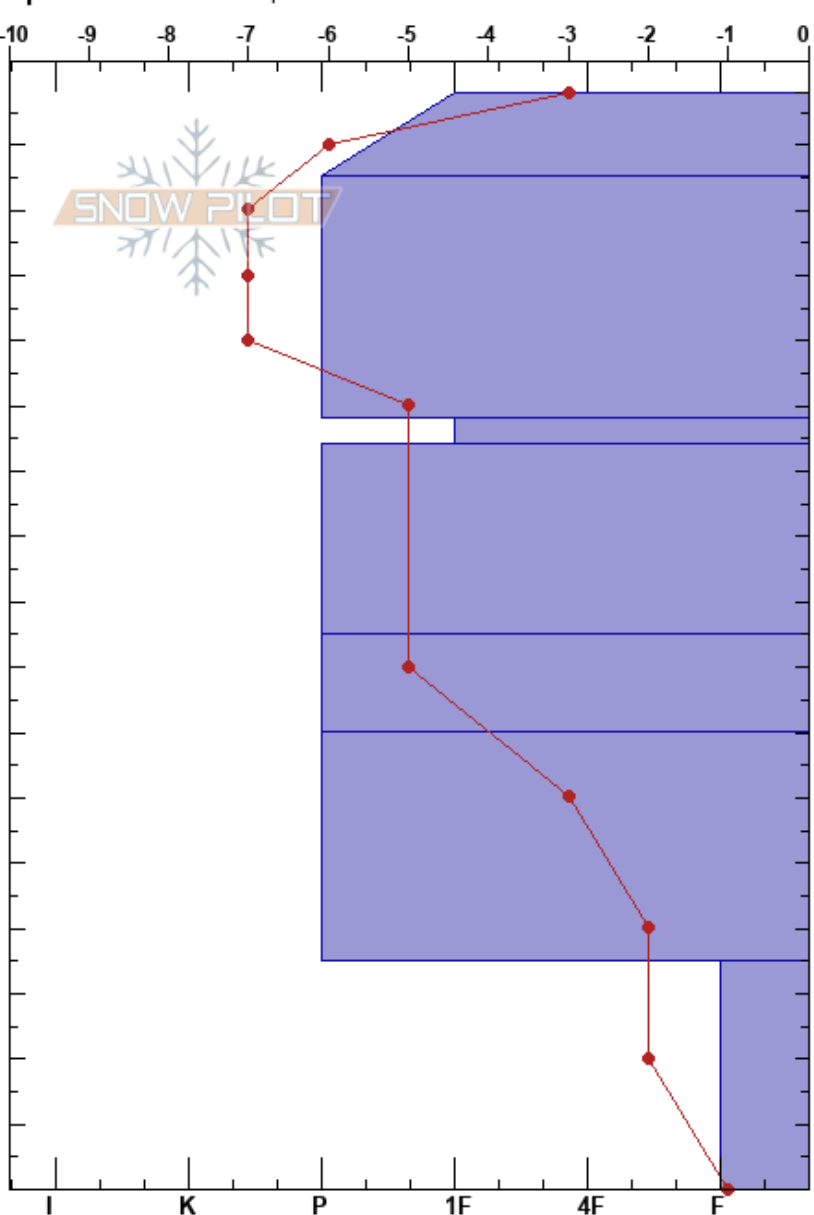

Name #2
 Sangre de Cristo Range
 NM
 Elevation: 12300 ft
 Aspect: NW
 Specifics: We skied slope

Rob Suminsby
 04/08/2023 - 11:20am
 Co-ord: 35.79469N, -105.77570W
 Slope Angle: 13°
 Wind Loading: yes

Stability: Very Good
 Air Temperature: -2°C
 Sky Cover: FEW
 Precipitation: NO
 Wind: SW Light Breeze

HS:168
 PF:0
 PS:0
 118-114cm: Problematic layer

Form	Crystal		ρ kg/m ³	Stability tests & Layer comments
	Size	Moisture		
○	0.5			
/				
●	0.5			← STM @115cm Irregular break
⊙	0.5			
●				
⊖	2			← ECTX