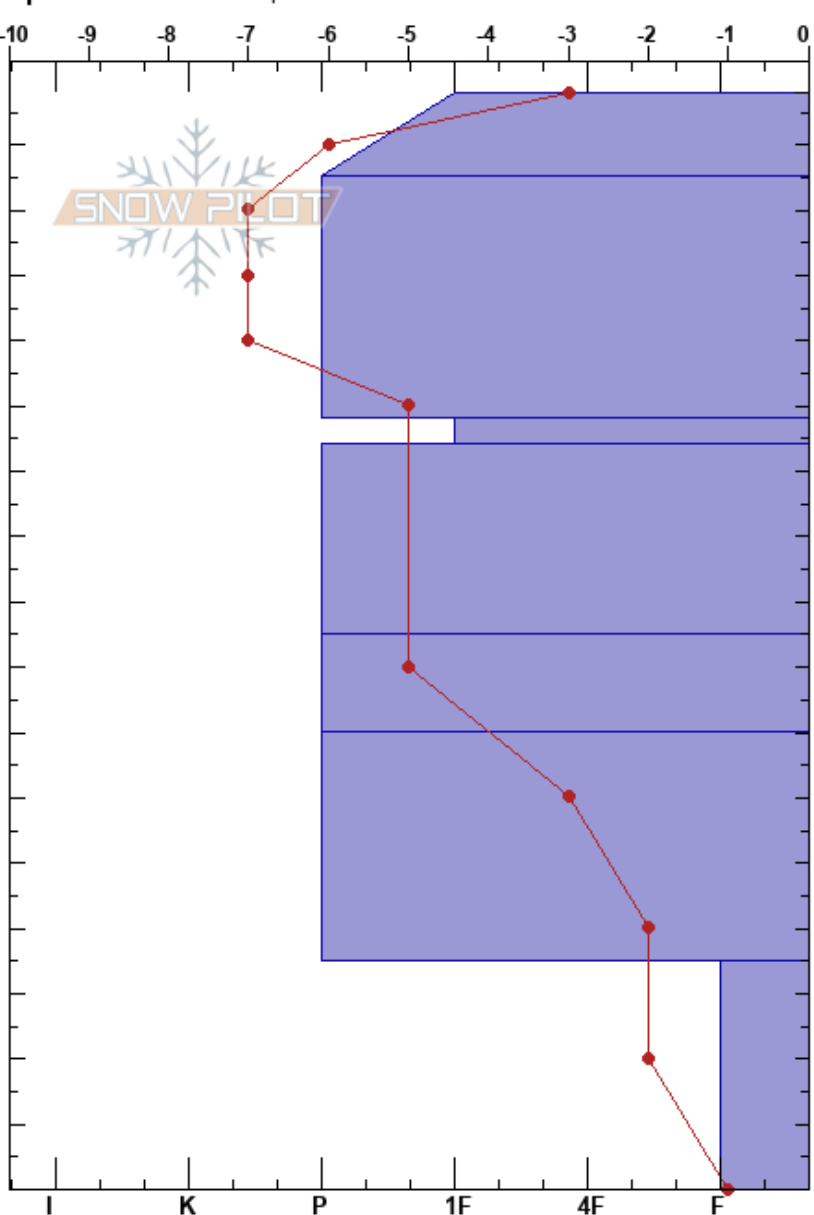

Name #2
 Sangre de Cristo Range
 NM
 Elevation: 12300 ft
 Aspect: NW
 Specifics: We skied slope

Rob Suminsby
 04/08/2023 - 11:20am
 Co-ord: 35.79469N, -105.77570W
 Slope Angle: 13°
 Wind Loading: yes

Stability: Very Good HS:168 Layer Notes:
 Air Temperature: -2°C PF:0 118-114cm:Problematic layer
 Sky Cover: FEW PS:0
 Precipitation: NO
 Wind: SW Light Breeze

Elevation (cm)	Crystal		Moisture	ρ kg/m ³	Stability tests & Layer comments
	Form	Size			
168					
160	○	0.5			
150					
140	/				
130					
120					
110					← STM @115cm Irregular break
100	●	0.5			
90					
80	⊙⊙	0.5			
70					
60					
50	●				
40					
30					
20	⊖	2			
10					
0					← ECTX