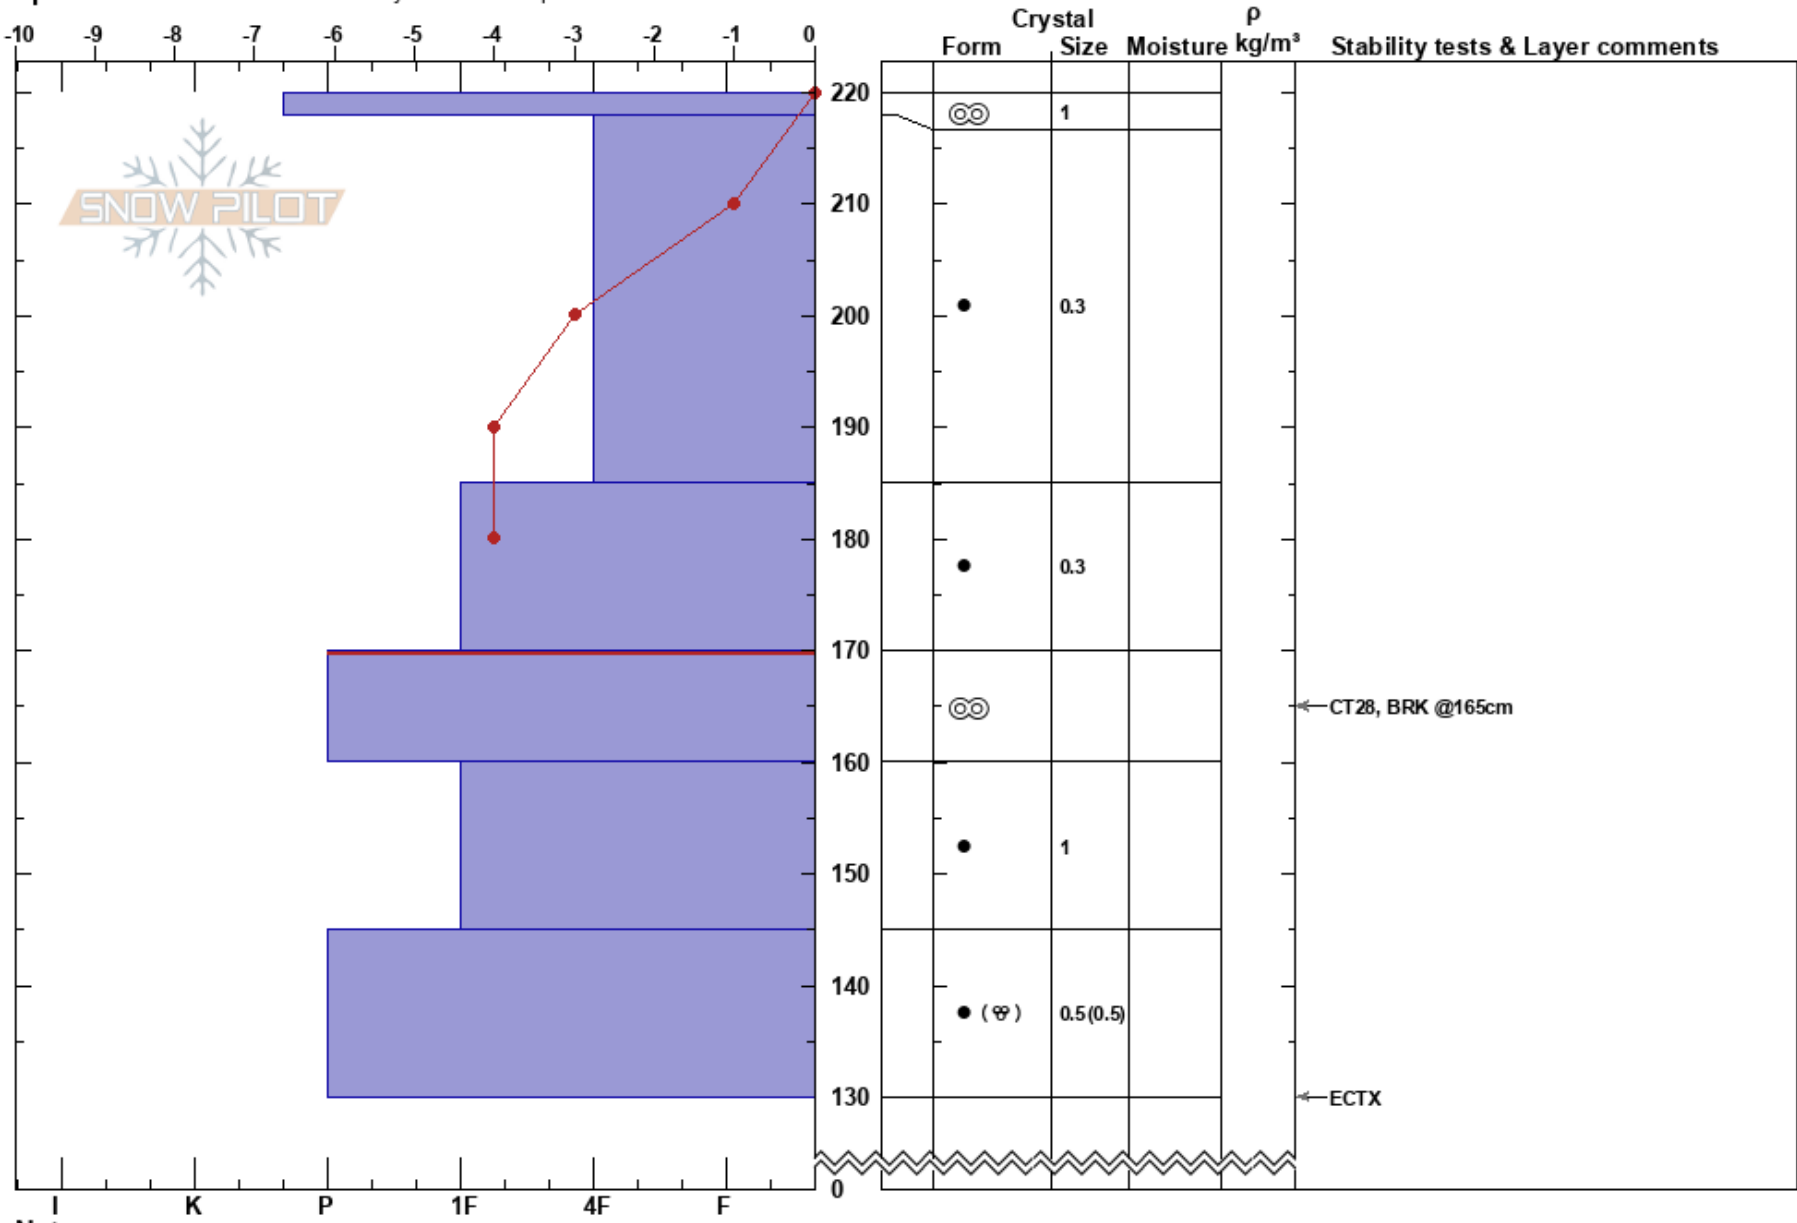

Wildwood Bowl
 West Mountain Range
 ID
 Elevation: 7285 ft
 Aspect: SE
 Specifics: Recent avalanche activity on similar slopes

Jenna Burkey
 04/07/2023 - 12:00pm
 Co-ord: 44.69439N, -116.15760W
 Slope Angle: 23°
 Wind Loading: no

Stability: Good
 Air Temperature: 0°C
 Sky Cover: OVC
 Precipitation: S-1
 Wind: SE Light Breeze

HS:220
 Layer Notes:
 170-160cm: Problematic layer

Notes:

I K P 1F 4F F