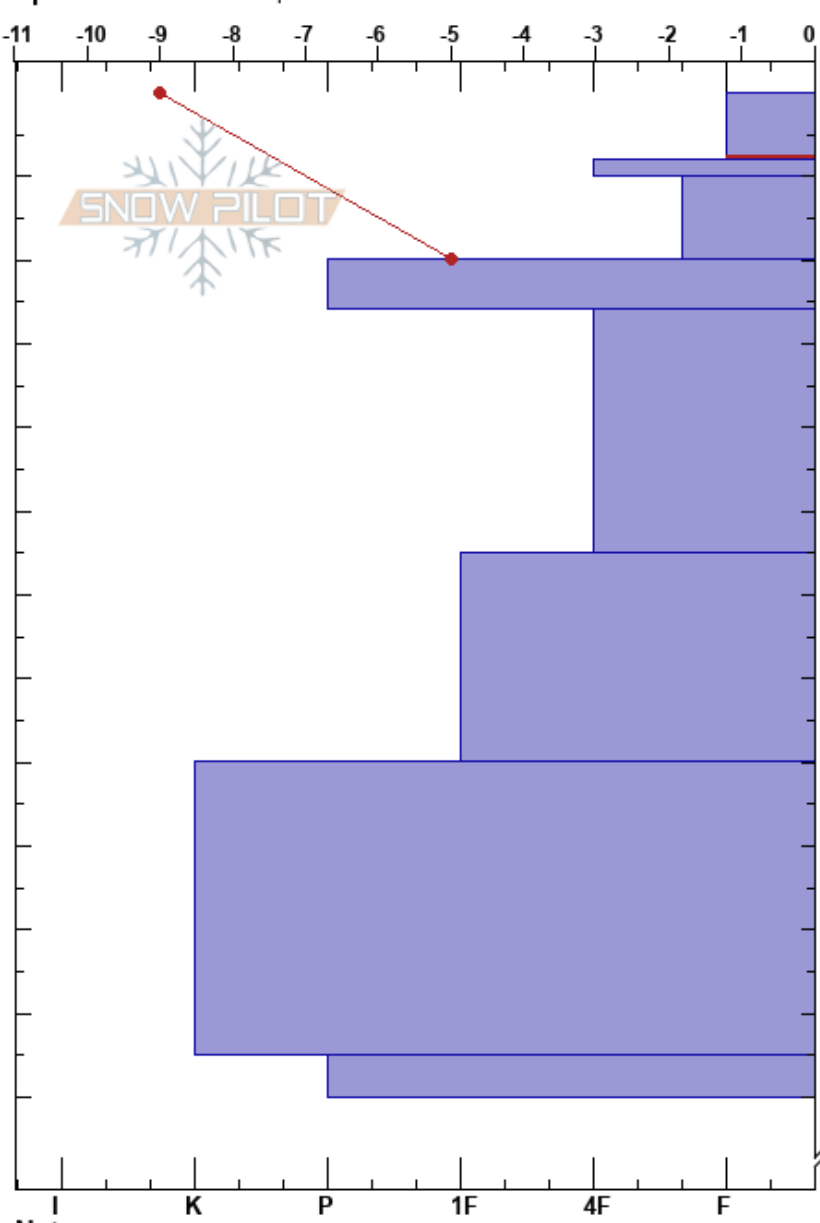

Two-Mile Creek
 Hatcher Pass
 AK
 Elevation: 2570 ft
 Aspect: N
 Specifics: We skied slope

Michael Kerst
 04/07/2023 - 1:00pm
 Co-ord: 61.77812N, -149.14689W
 Slope Angle: 15°
 Wind Loading: no

Stability: **HS:160**
 Air Temperature: -8°C
 Sky Cover: CLR
 Precipitation: NO
 Wind: SE Calm
PF:20 0-8cm:Problematic layer
PS:6

Form	Crystal Size	Moisture	ρ kg/m ³	Stability tests & Layer comments
☐				
/	0.3	D		
⊖ (●)	0.5-1 (0.5)	D		
⊖	0.5	D		
⊖	0.5	D		← CT22, Q3 @26cm
●	1	D		
●	1	D		
⊖	1	D		
⊖	1-1.5	D		← ECTX

Notes: