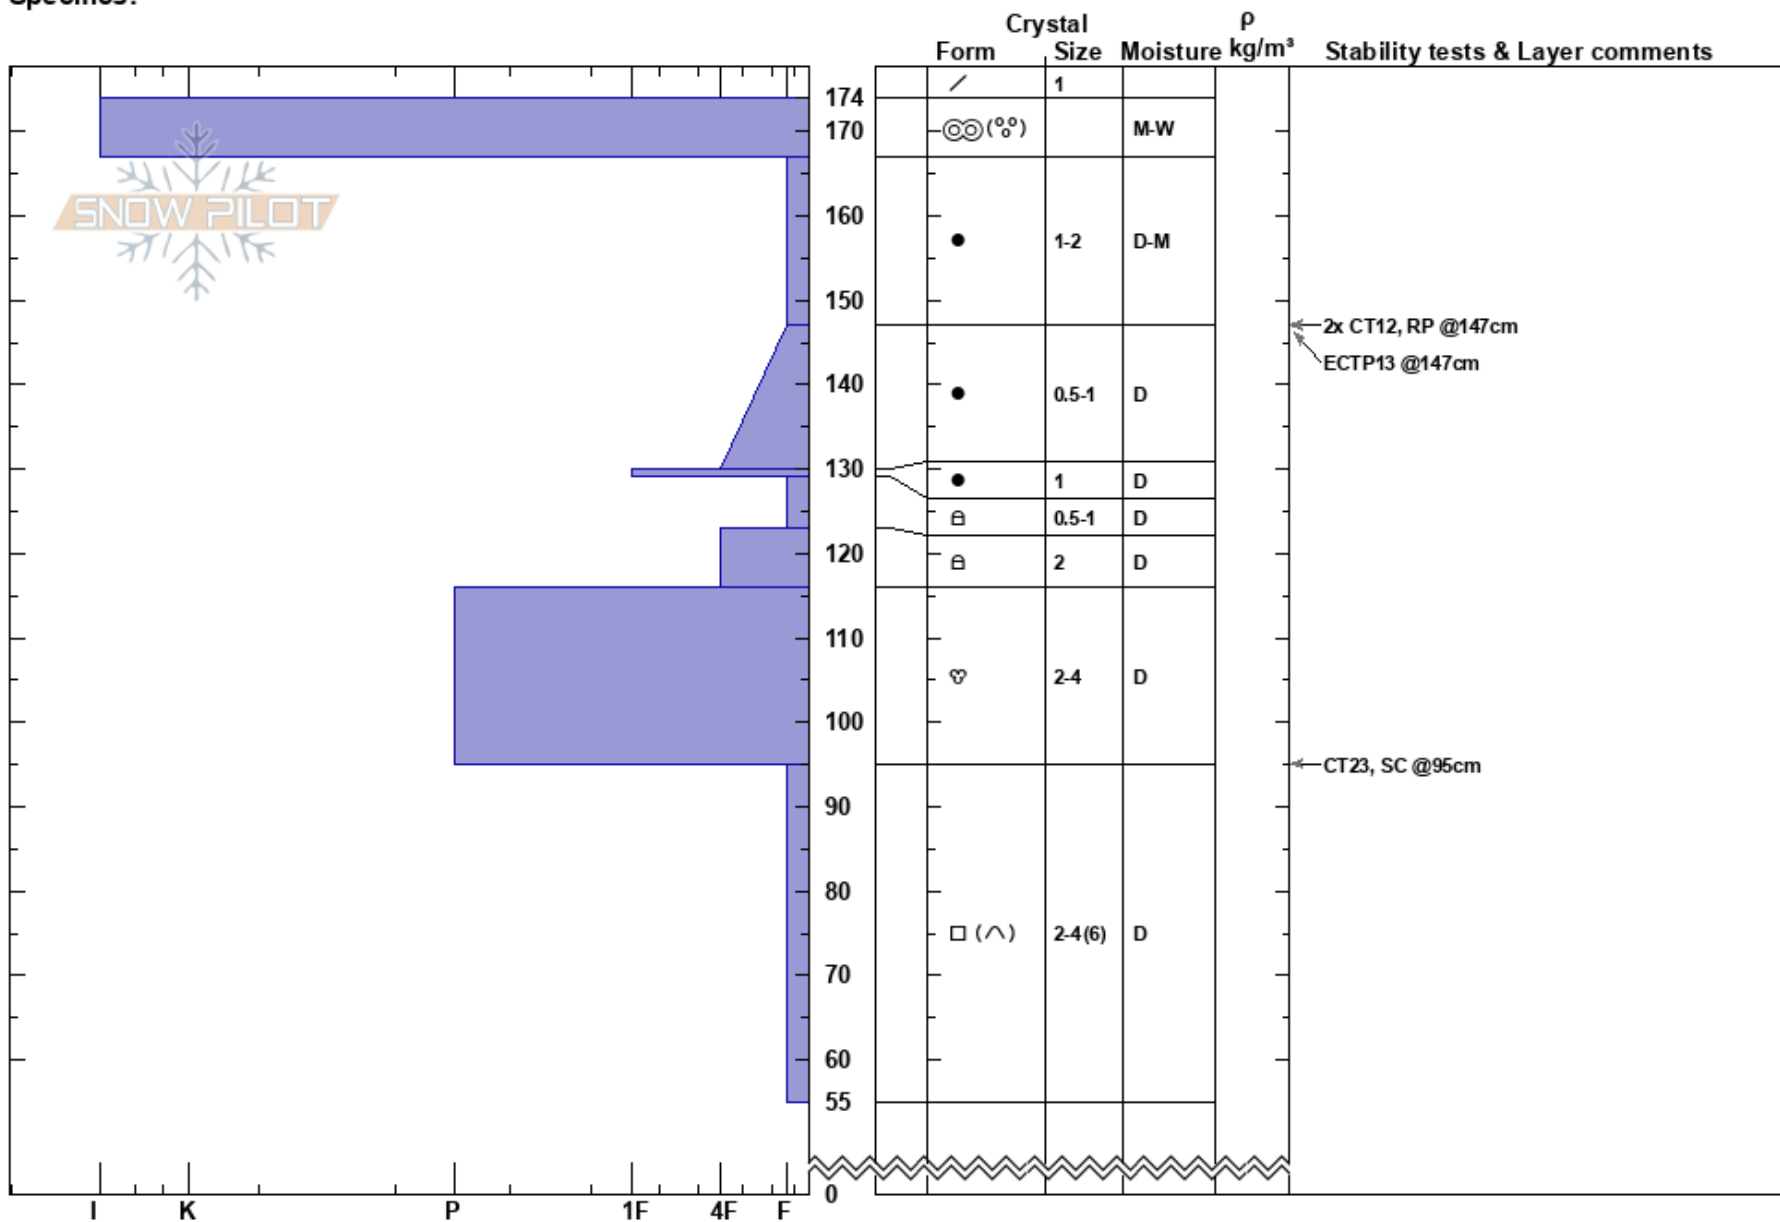

Half Dome NE NTL
 Fremont Pass
 CO
Elevation: 11677 ft
Aspect: NE
Specifics:

Drew Gibson
 04/07/2023 - 1:00pm
Co-ord: 39.44437N, -106.13877W
Slope Angle: 35°
Wind Loading: no

Stability:
Air Temperature:
Sky Cover: FEW
Precipitation: NO
Wind: W Light Breeze

HS: 174

Layer Notes:

Notes: