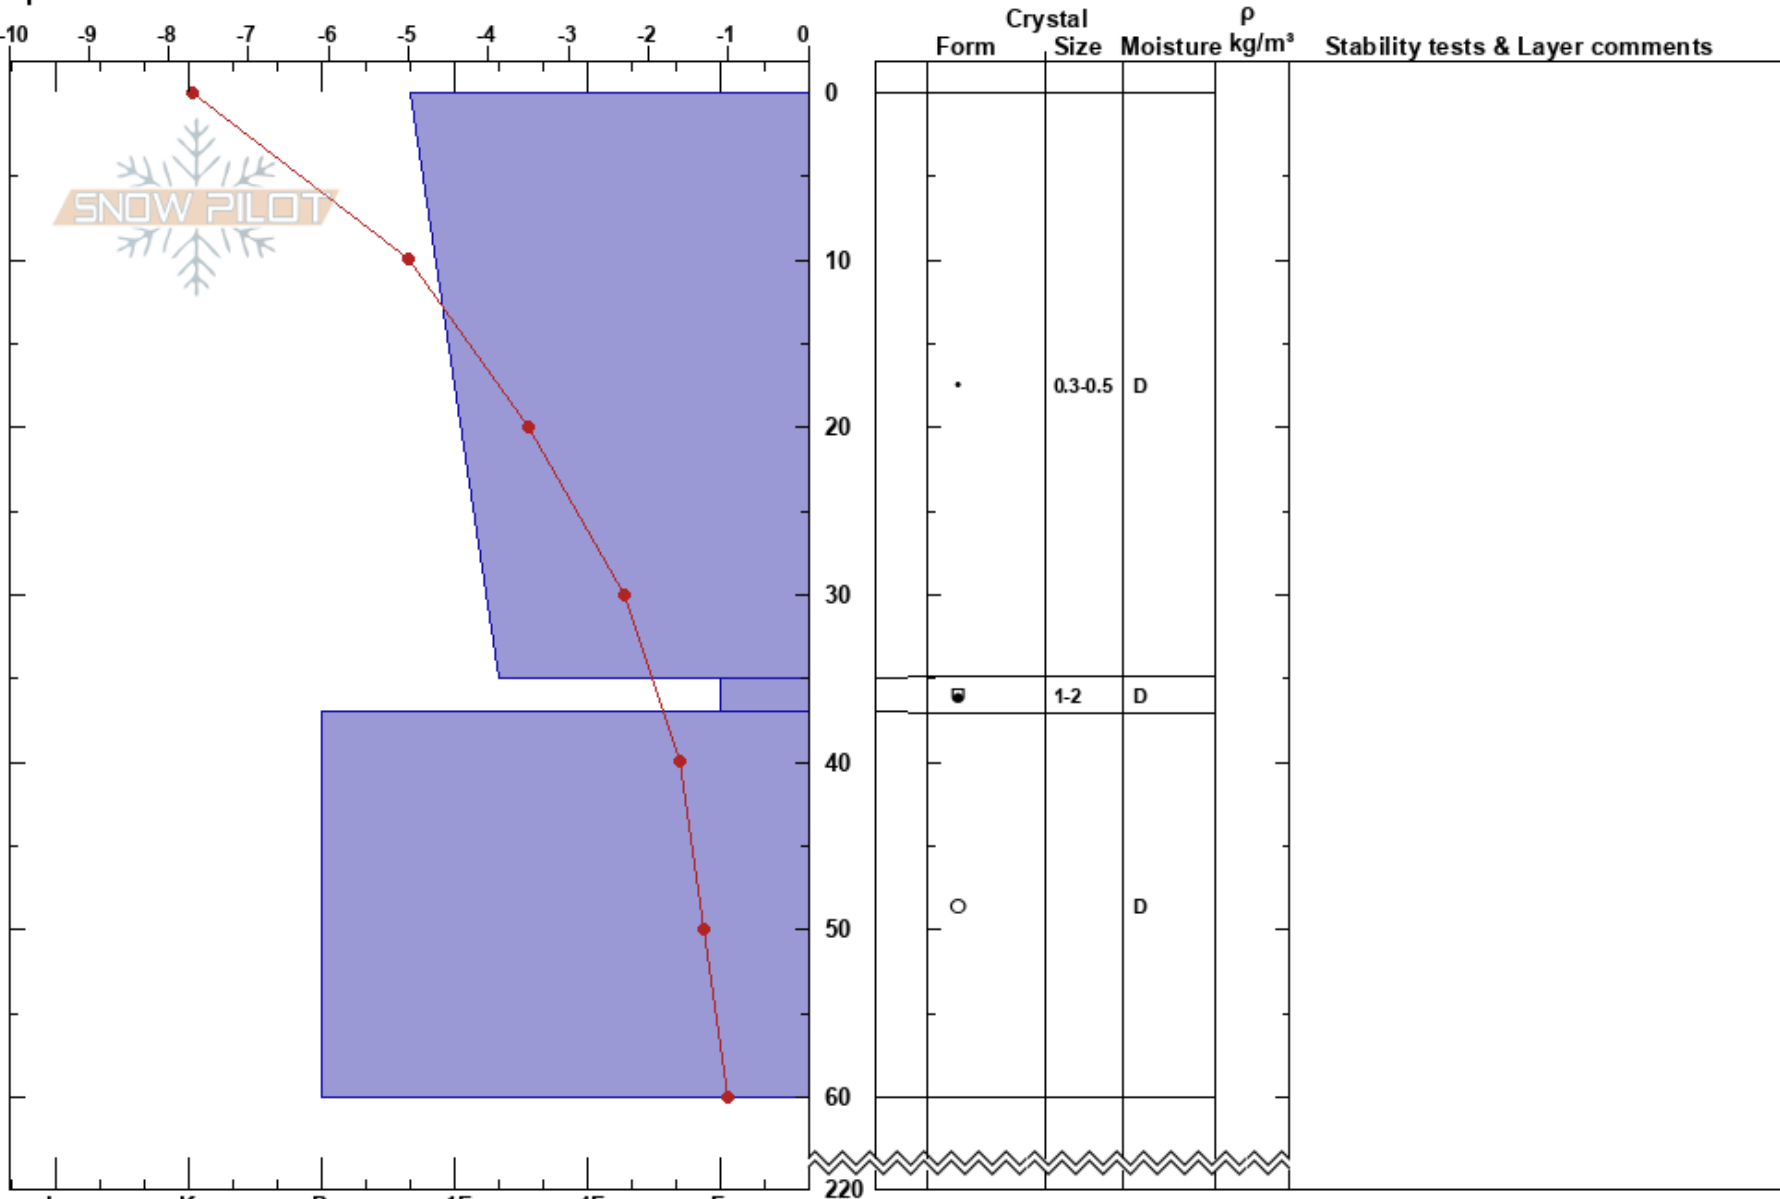

Svarthammaren  
 Indre Fjordane  
 Norway  
 Elevation: 910 m  
 Aspect: NW  
 Specifics:

Lars-Ove Eikje  
 13/01/2018 - 14:00  
 Co-ord: 32V 357191E 6855839N  
 Slope Angle: 15°  
 Wind Loading:

Stability:  
 Air Temperature: -2.8°C  
 Sky Cover: CLR  
 Precipitation: NO  
 Wind: SE

HS:220

Layer Notes:

Notes: