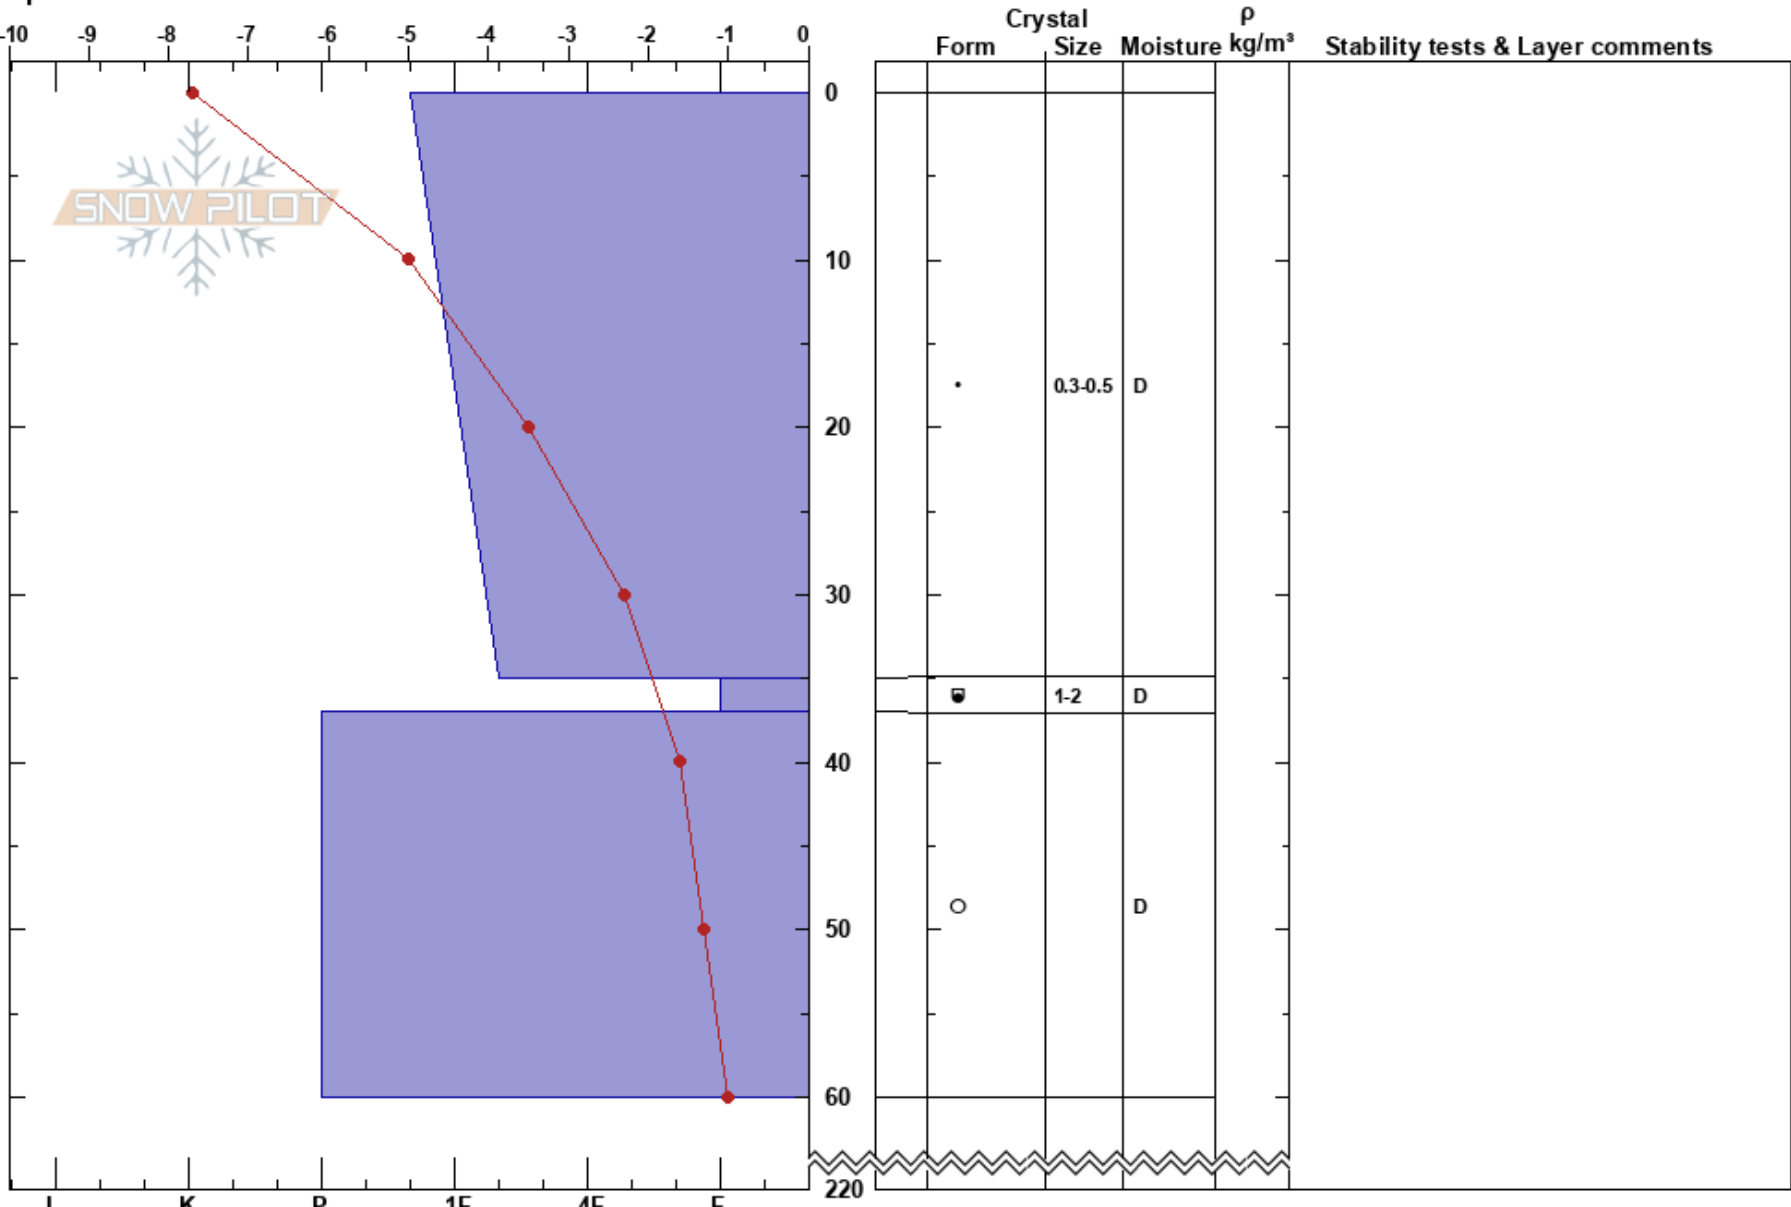

Svarthammaren
 Indre Fjordane
 Norway
 Elevation: 910 m
 Aspect: NW
 Specifics:

Lars-Ove Eikje
 13/01/2018 - 14:00
 Co-ord: 32V 357191E 6855839N
 Slope Angle: 15°
 Wind Loading:

Stability:
 Air Temperature: -2.8°C
 Sky Cover: CLR
 Precipitation: NO
 Wind: SE

HS:220

Layer Notes:

Notes: