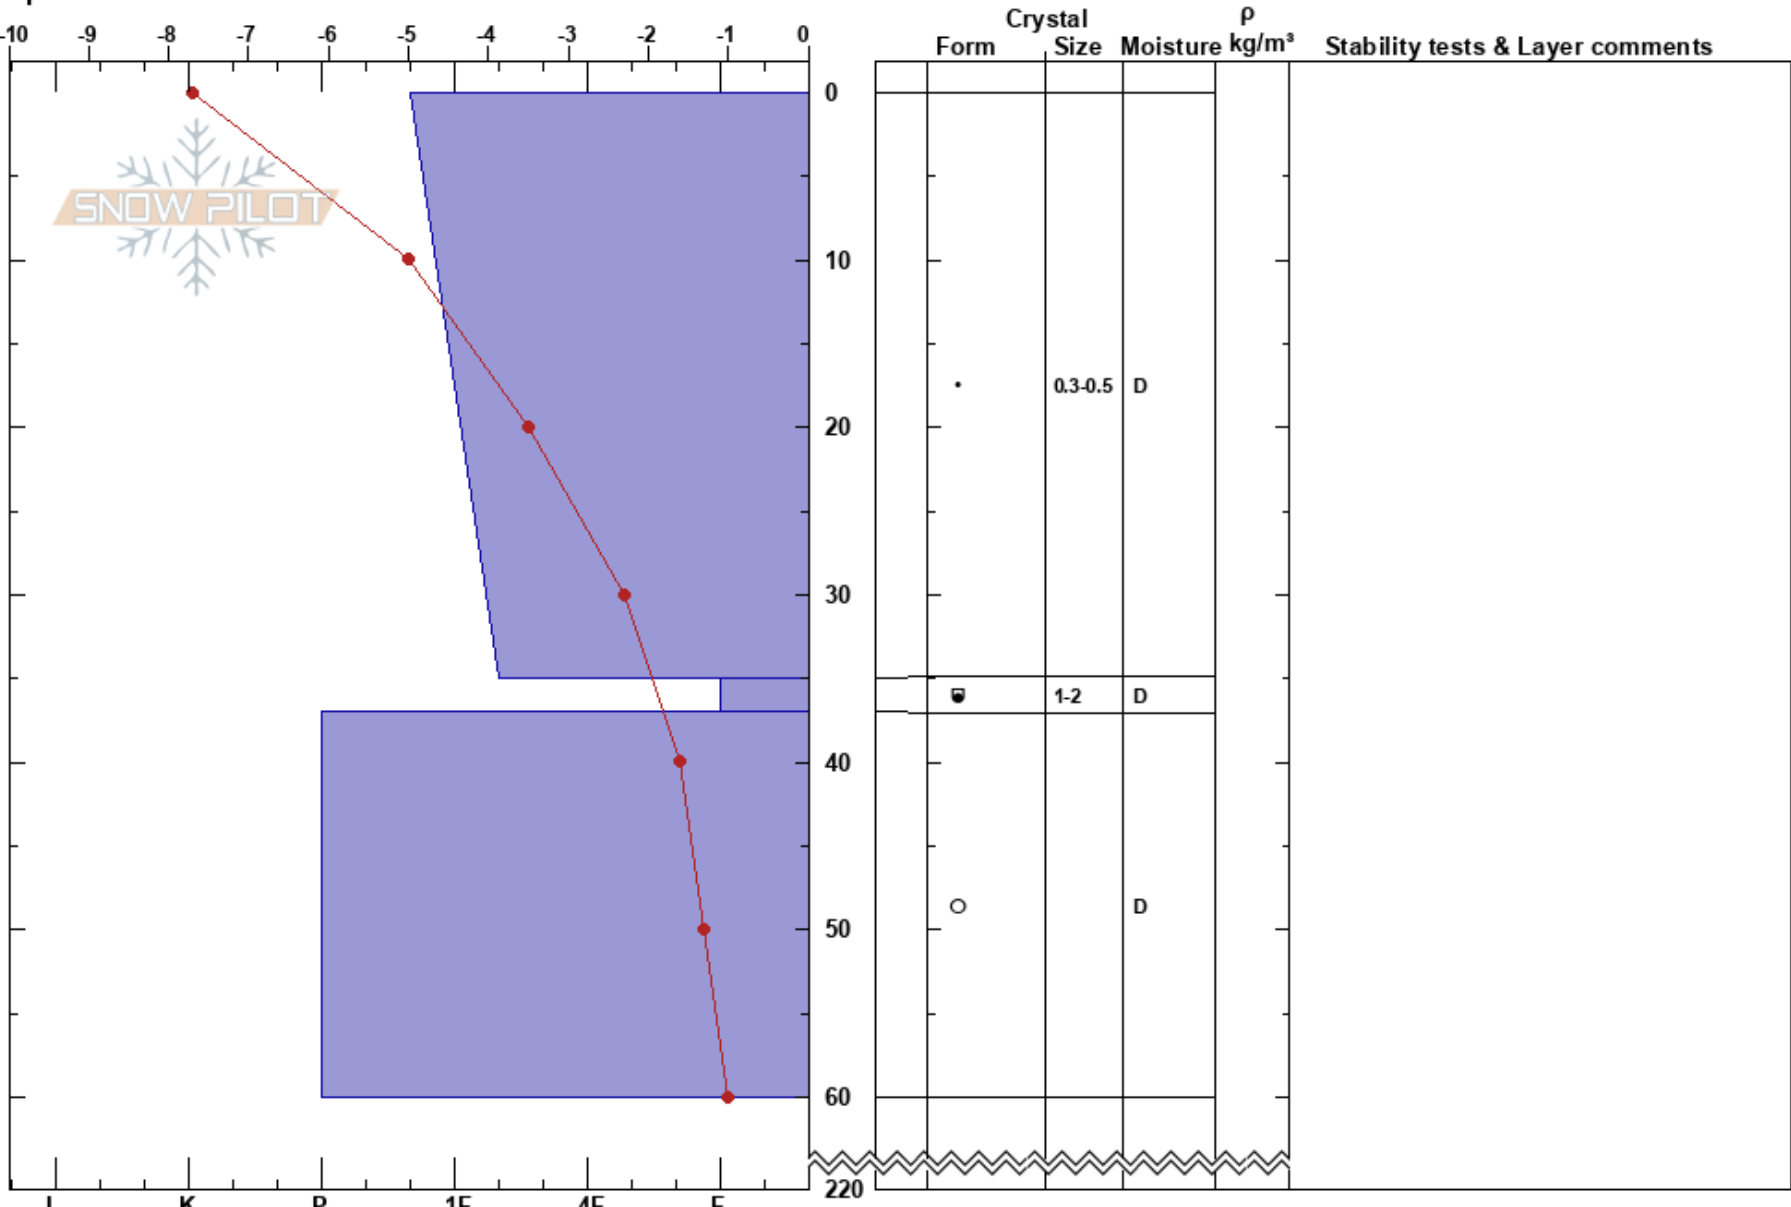

Svarthammaren  
 Indre Fjordane  
 Norway  
 Elevation: 910 m  
 Aspect: NW  
 Specifics:

Lars-Ove Eikje  
 13/01/2018 - 14:00  
 Co-ord: 32V 357191E 6855839N  
 Slope Angle: 15°  
 Wind Loading:

Stability:  
 Air Temperature: -2.8°C  
 Sky Cover: CLR  
 Precipitation: NO  
 Wind: SE

HS:220

Layer Notes:

Notes: