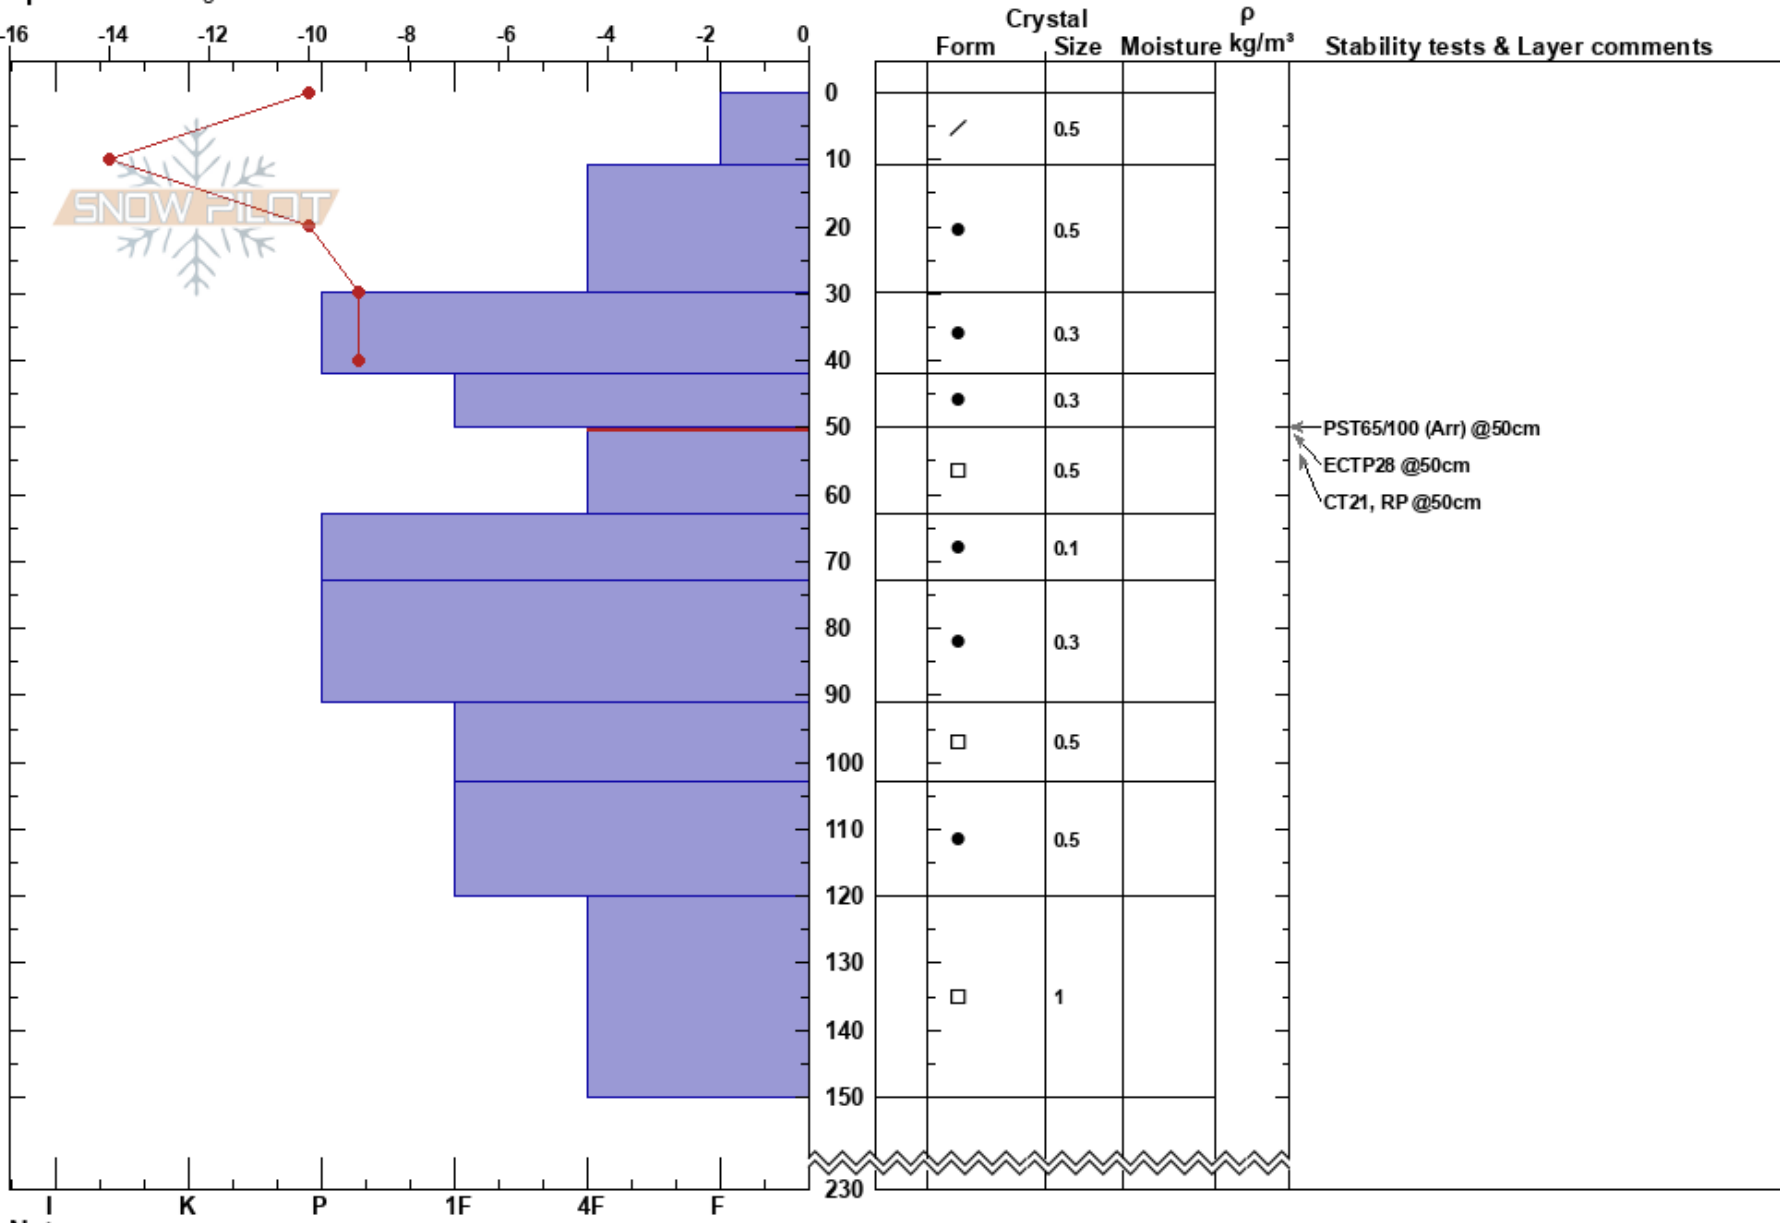

Above Chair 6 NW
 Loveland Ski Area
 CO
Elevation: 11863 ft
Aspect: N

Dan Hunter
 04/06/2023 - 10:40am
Co-ord: 39.66734N, -105.90554W
Slope Angle: 10°
Wind Loading: no

Stability:
Air Temperature: -9°C
Sky Cover: CLR
Precipitation: NO
Wind: W Light Breeze

HS:230
PF:10 50-63cm:Problematic layer
PS:15

Specifics: Pit dug in a Ski Area

Notes: