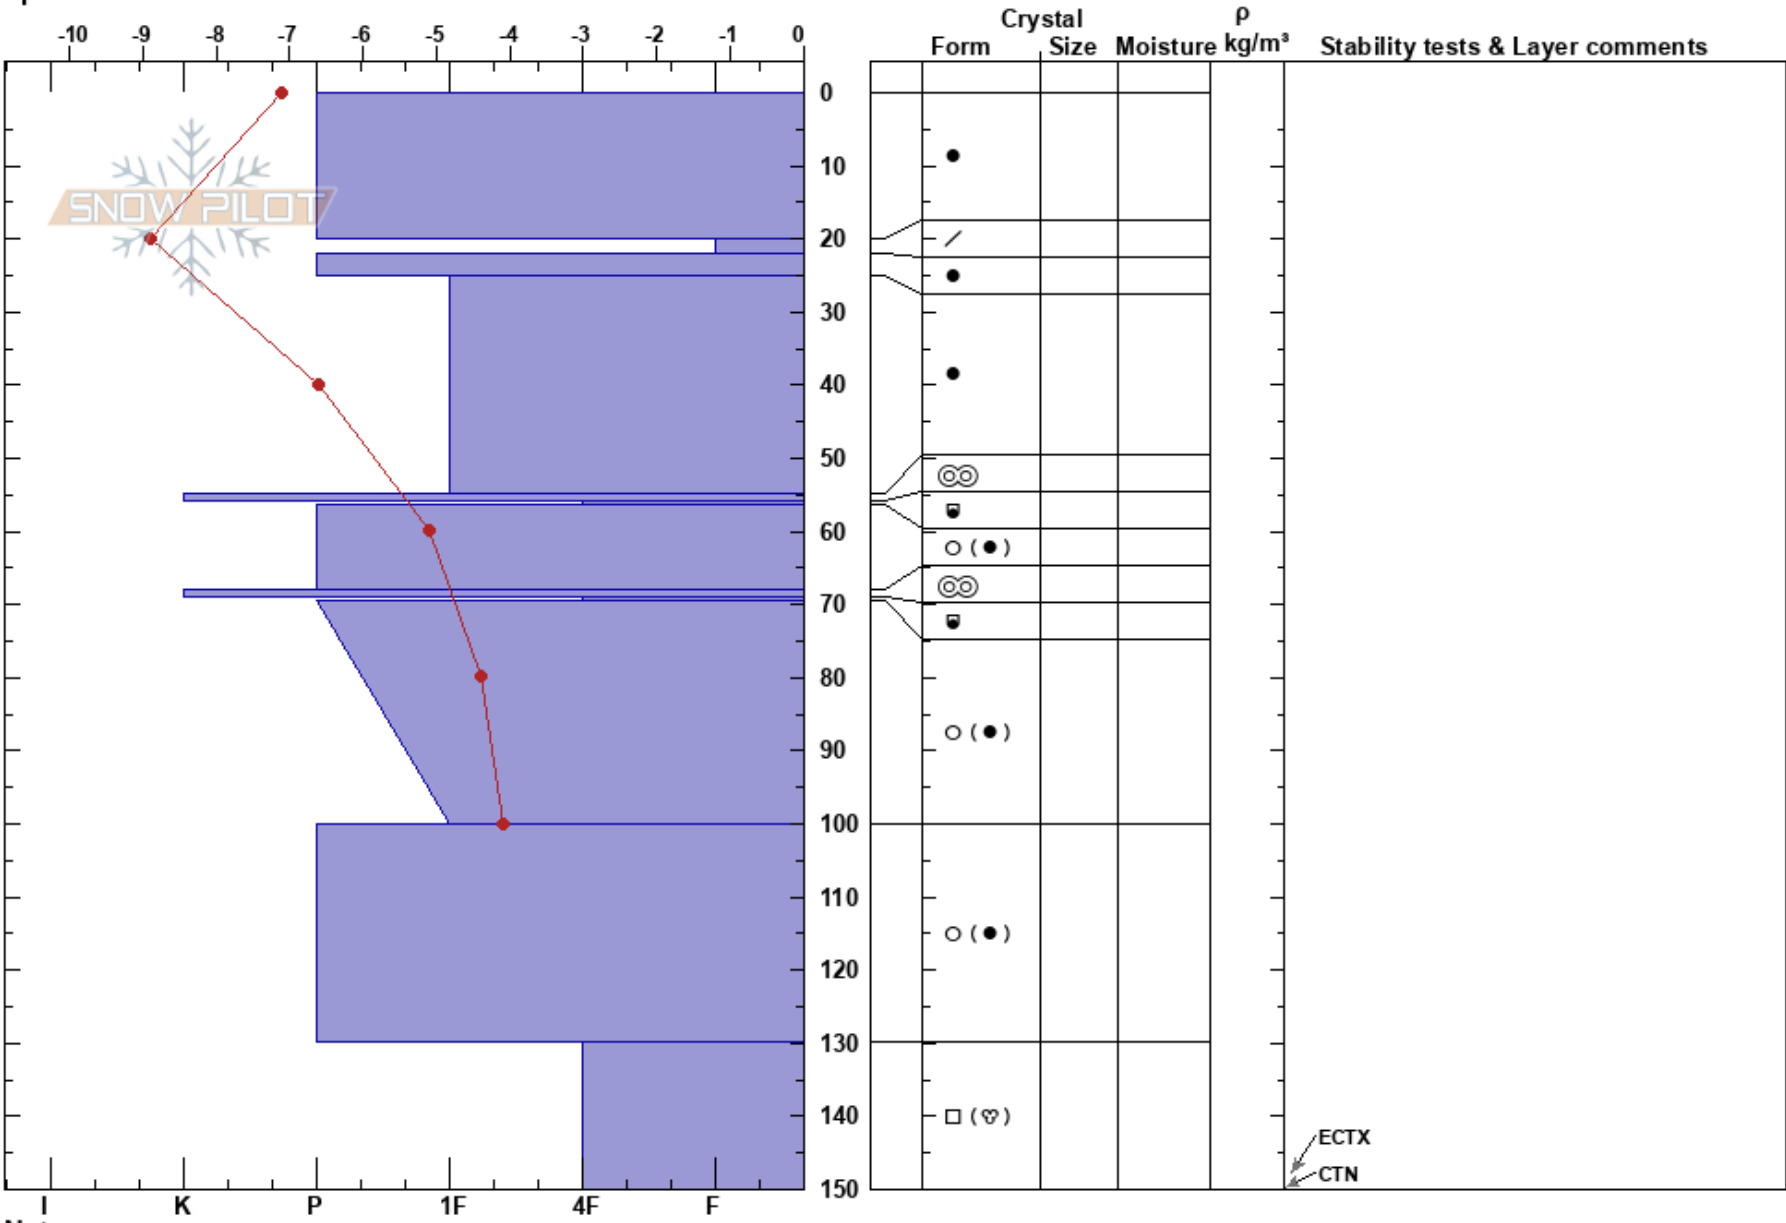

Kyrkjeoksla 1513moh
 Jotunheimen
 Norway
 Elevation: 1513 m
 Aspect: W
 Specifics:

Stian Sommer
 13/01/2018 - 10:30
 Co-ord: 32V MP 61534 23150
 Slope Angle: 40°
 Wind Loading: previous

Stability:
 Air Temperature: -6.5°C
 Sky Cover: CLR
 Precipitation: NO
 Wind: NE Calm

HS:150
 PF:2
 69-69.5cm: Problematic layer

Notes:

ECTX
 CTN