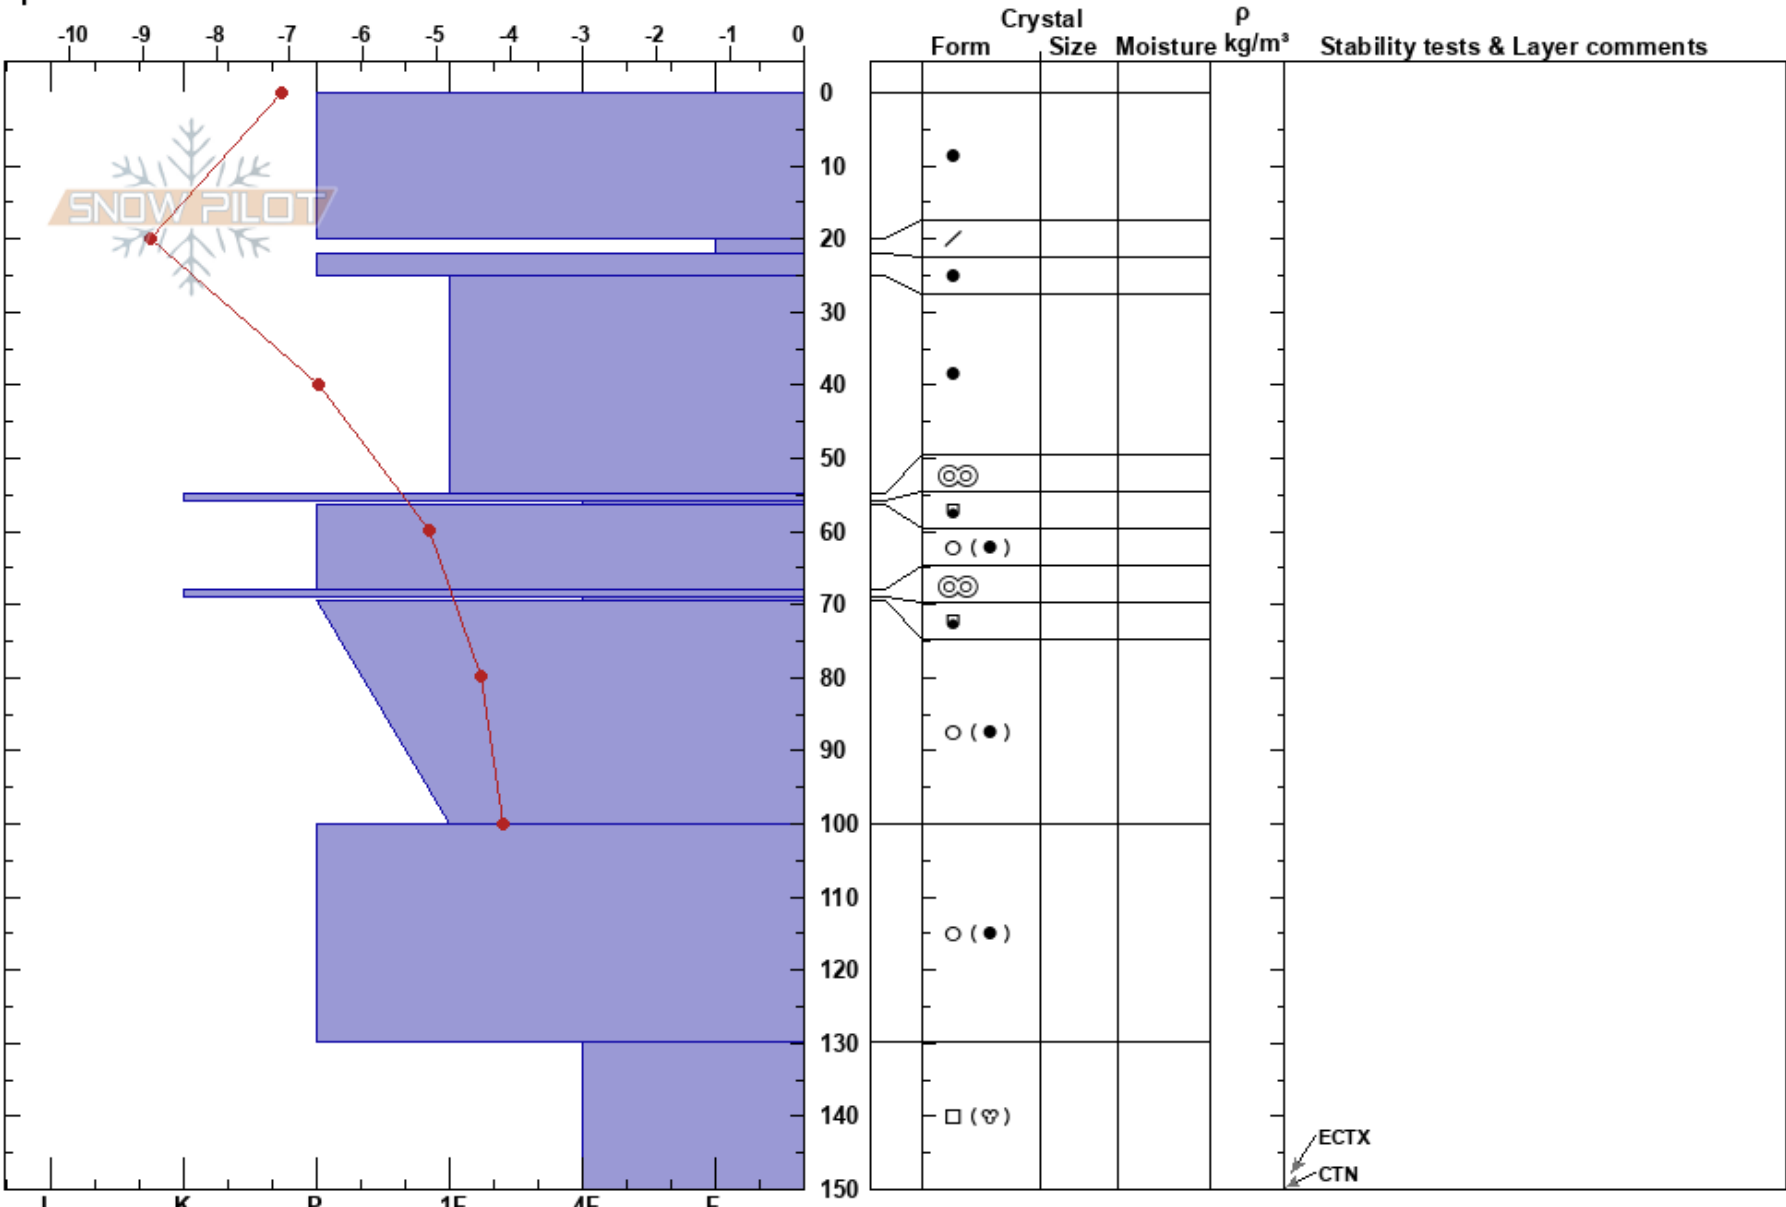

Kyrkjeoksla 1513moh  
 Jotunheimen  
 Norway  
 Elevation: 1513 m  
 Aspect: W  
 Specifics:

Stian Sommer  
 13/01/2018 - 10:30  
 Co-ord: 32V MP 61534 23150  
 Slope Angle: 40°  
 Wind Loading: previous

Stability:  
 Air Temperature: -6.5°C  
 Sky Cover: CLR  
 Precipitation: NO  
 Wind: NE Calm

HS:150  
 PF:2  
 69-69.5cm: Problematic layer

ECTX  
 CTN