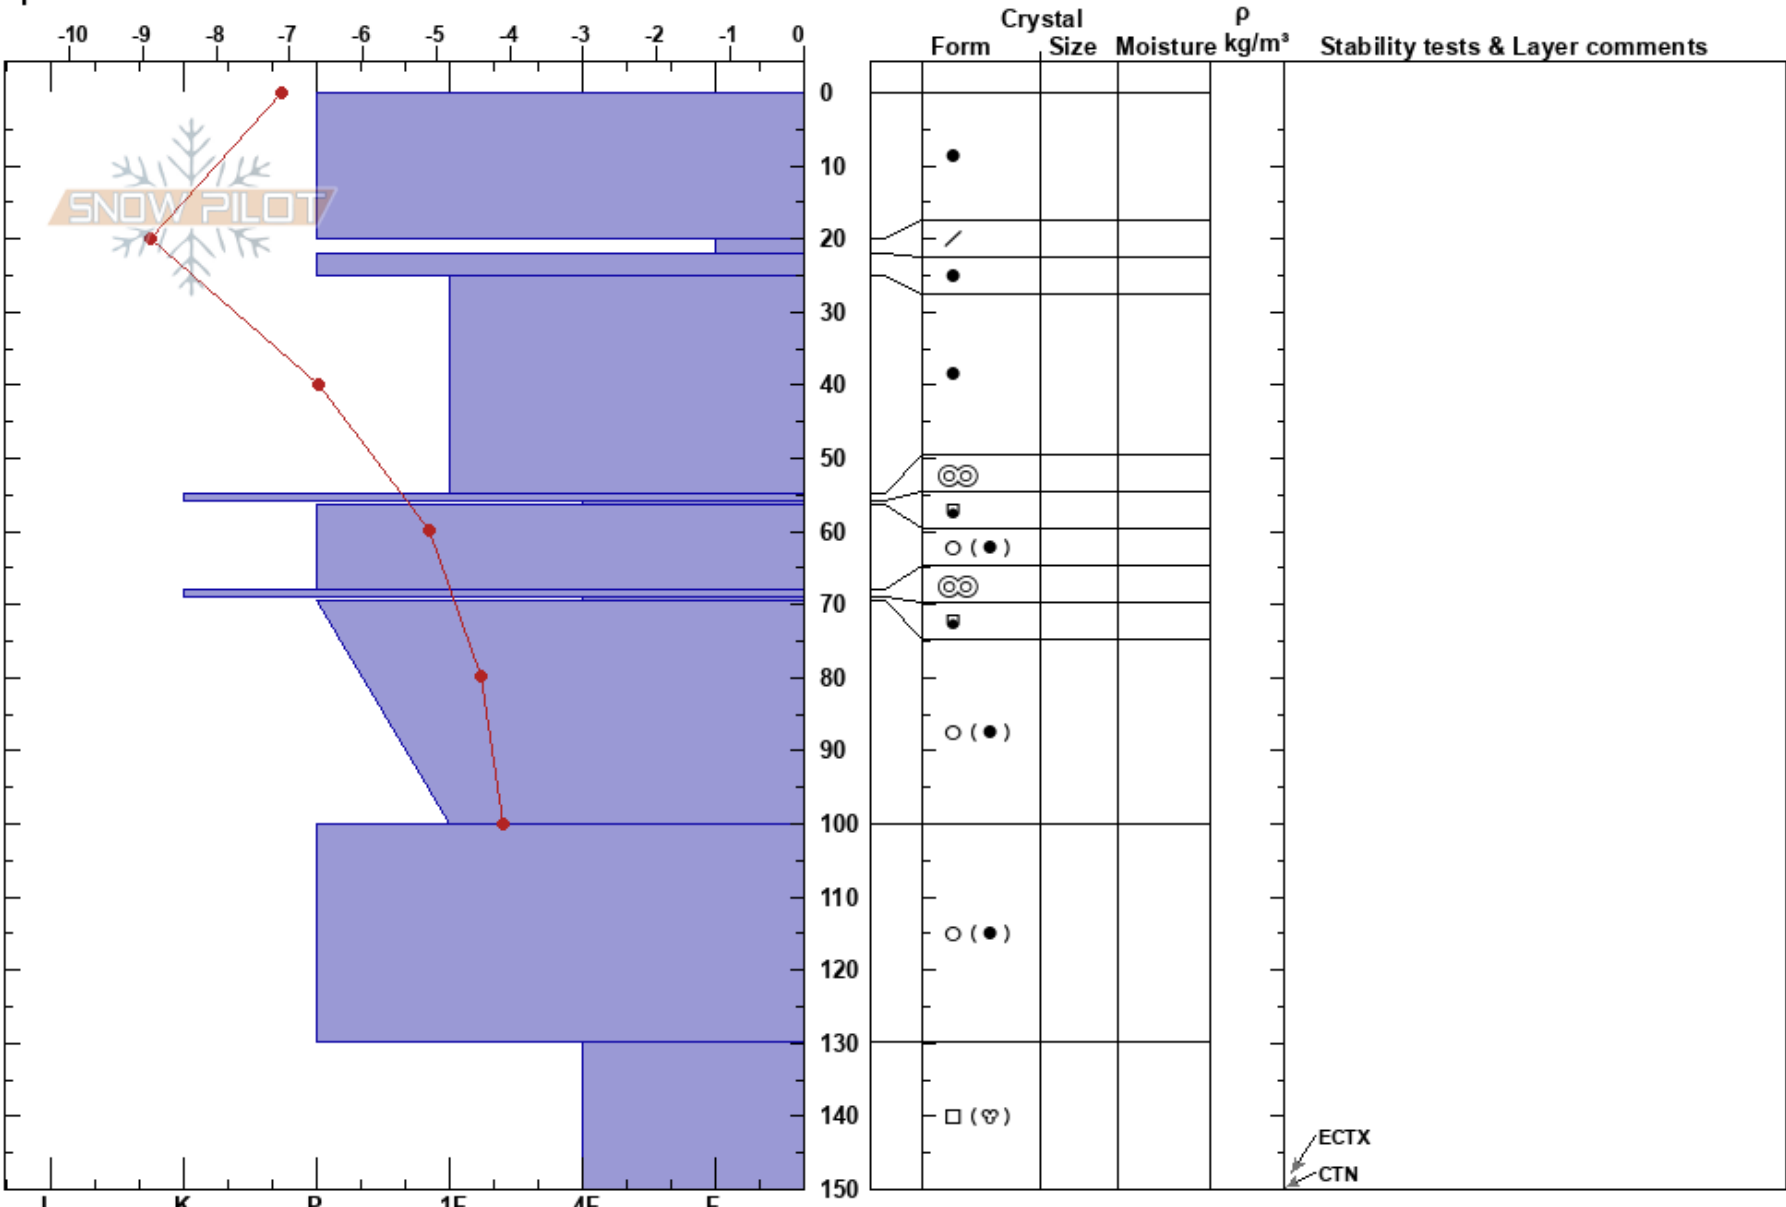

Kyrkjeoksla 1513moh
 Jotunheimen
 Norway
 Elevation: 1513 m
 Aspect: W
 Specifics:

Stian Sommer
 13/01/2018 - 10:30
 Co-ord: 32V MP 61534 23150
 Slope Angle: 40°
 Wind Loading: previous

Stability:
 Air Temperature: -6.5°C
 Sky Cover: CLR
 Precipitation: NO
 Wind: NE Calm

HS:150
 PF:2
 69-69.5cm: Problematic layer

Notes: