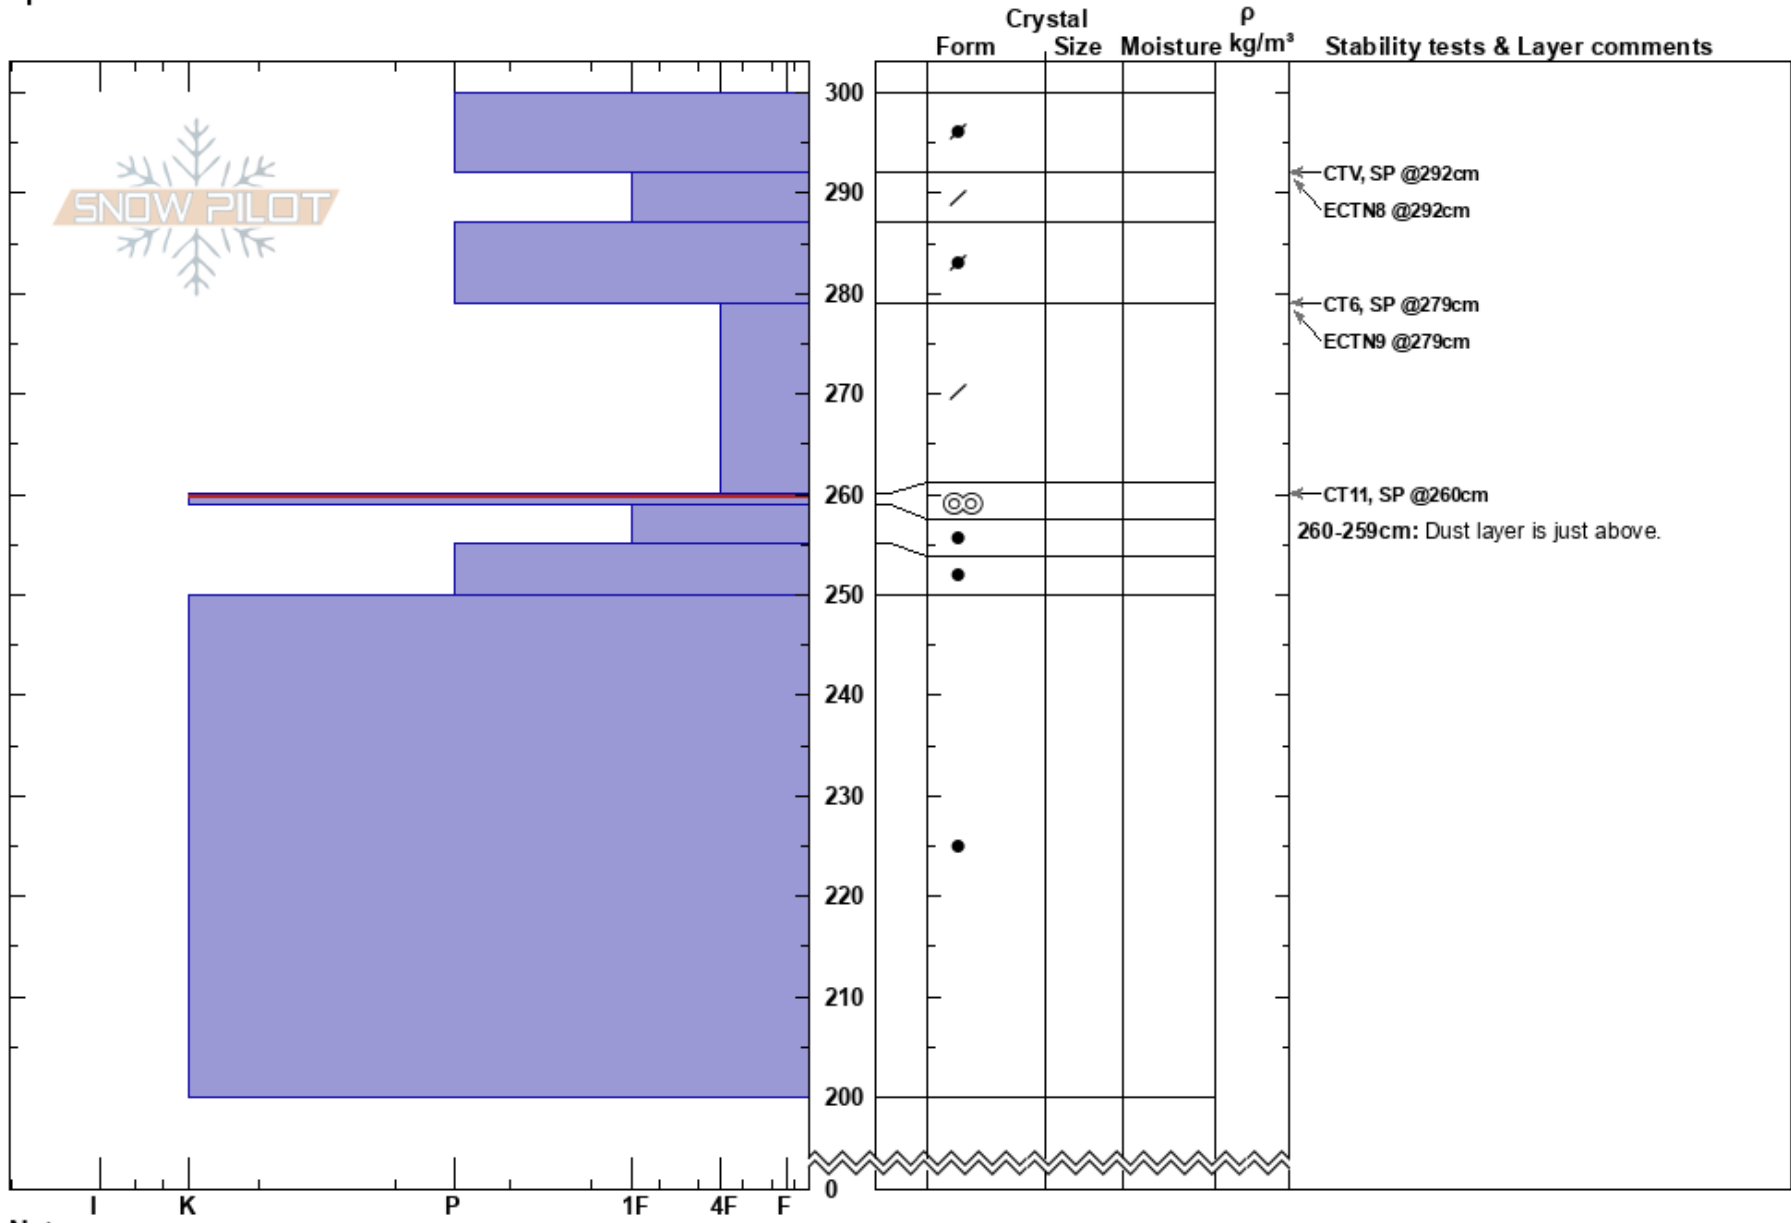

NE
 Indian Peaks, Front Rang
 CO
 Elevation: 11100 ft
 Aspect: NE
 Specifics:

Ian Fowler
 04/06/2023 - 12:00pm
 Co-ord: 13S 441228W 4415662N
 Slope Angle: 30°
 Wind Loading:

Stability:
 Air Temperature:
 Sky Cover:
 Precipitation:
 Wind:

HS:300
 PF:40
 PS:5

Layer Notes:
 260-259cm: Dust layer is just above.
 260-259cm: Problematic layer

Notes: