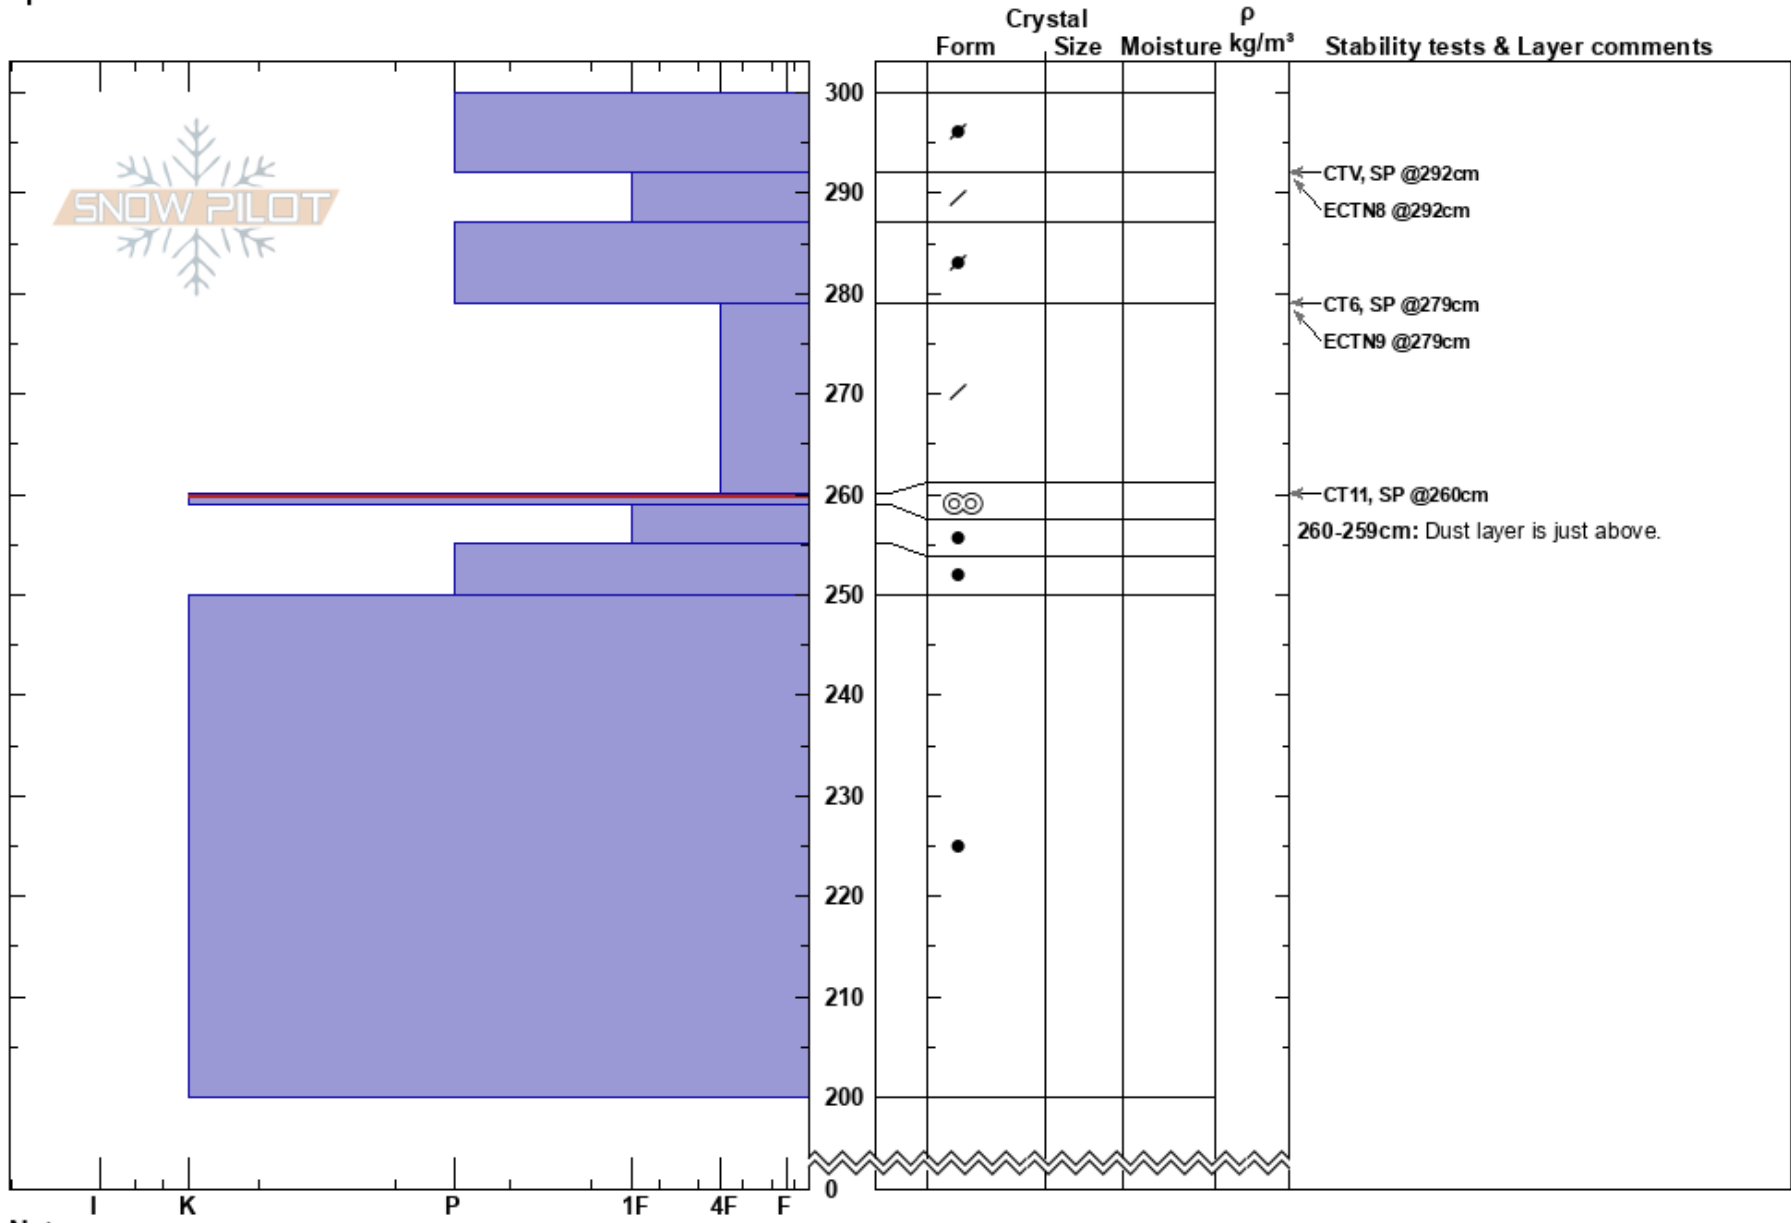

NE  
 Indian Peaks, Front Rang  
 CO  
 Elevation: 11100 ft  
 Aspect: NE  
 Specifics:

Ian Fowler  
 04/06/2023 - 12:00pm  
 Co-ord: 13S 441228W 4415662N  
 Slope Angle: 30°  
 Wind Loading:

Stability:  
 Air Temperature:  
 Sky Cover:  
 Precipitation:  
 Wind:

HS:300  
 PF:40  
 PS:5

Layer Notes:  
 260-259cm: Dust layer is just above.  
 260-259cm: Problematic layer

Notes: