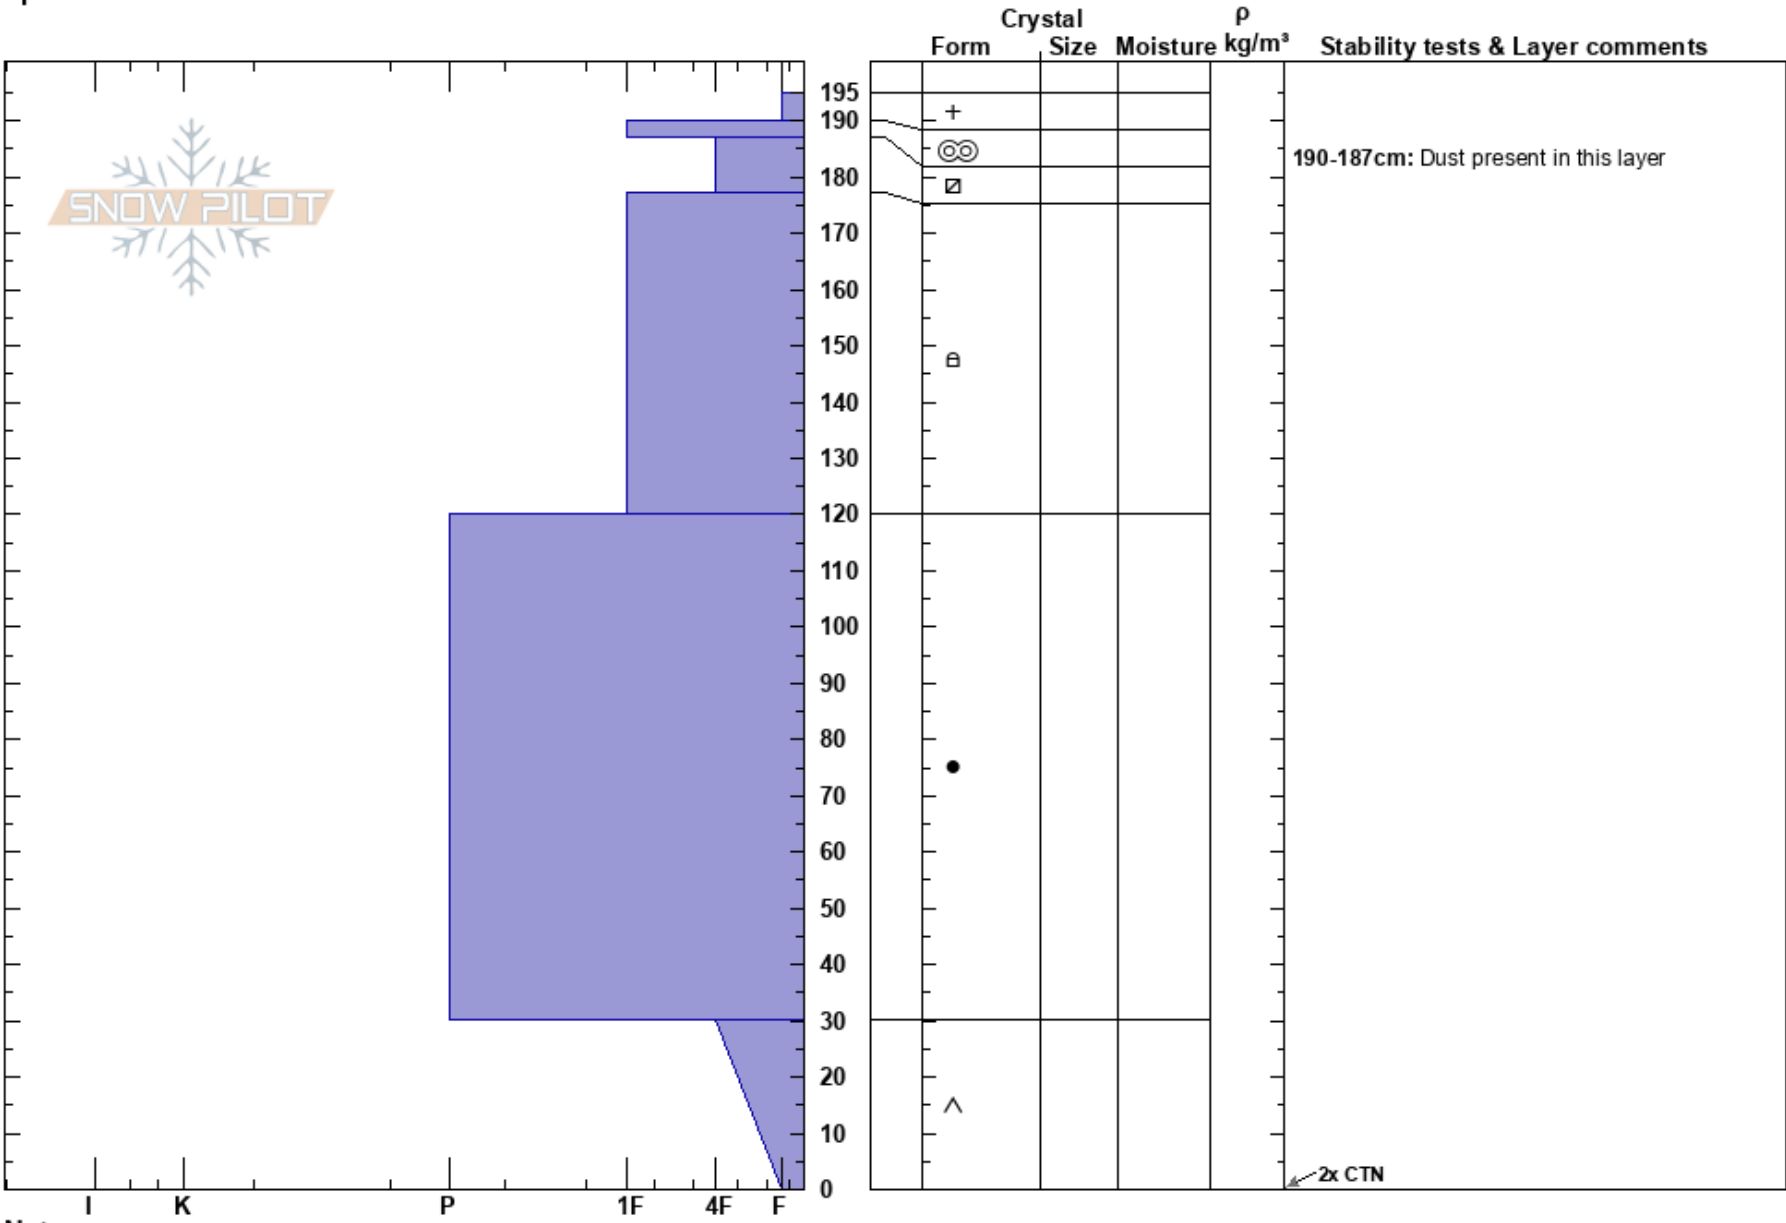

Jones Mine Glade
 San Juan Range
 CO
 Elevation: 9211 ft
 Aspect: NE
 Specifics:

Troy Nordquist
 04/06/2023 - 12:07am
 Co-ord: 37.68915N, -108.04085W
 Slope Angle: 33°
 Wind Loading:

Stability:
 Air Temperature: 39°F
 Sky Cover: CLR
 Precipitation: NO
 Wind: SW Calm
 HS:195
 PF:20
 PS:10
 Layer Notes:
 190-187cm: Dust present in this layer

Notes: Intention: Assessment of dust layer and melt freeze crust/facet combos in the upper pack. I thought more melt freeze layers would be present from recent warmups.