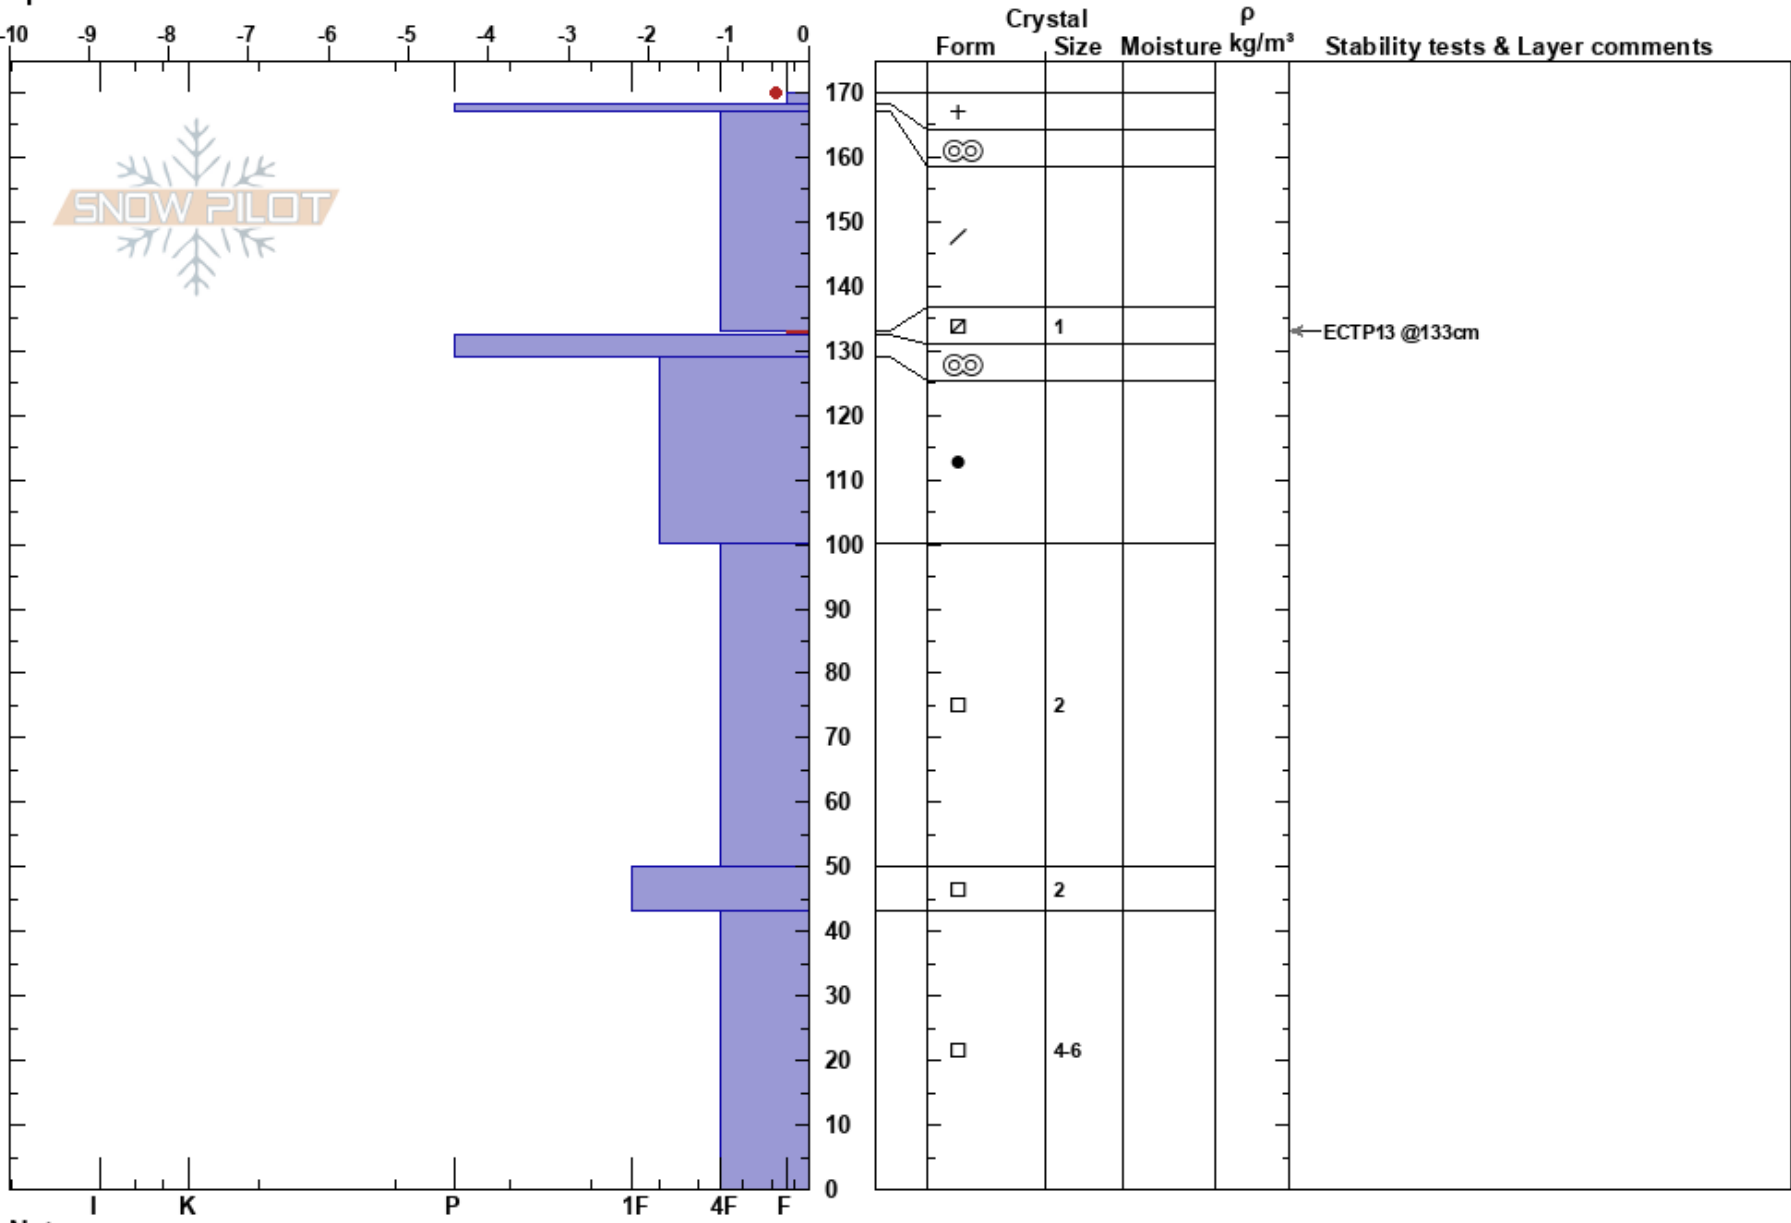

Consolation Hill
 Madison Range-S
 MT
 Elevation: 9230 ft
 Aspect: 112°
 Specifics:

Alex Haddad
 04/06/2023 - 12:52pm
 Co-ord: 44.97243N, -111.27129W
 Slope Angle: 29°
 Wind Loading: no

Stability: Poor HS:170
 Air Temperature: -8°C PF:25 133-132.5cm:Problematic layer
 Sky Cover: FEW
 Precipitation: NO
 Wind: S Light Breeze