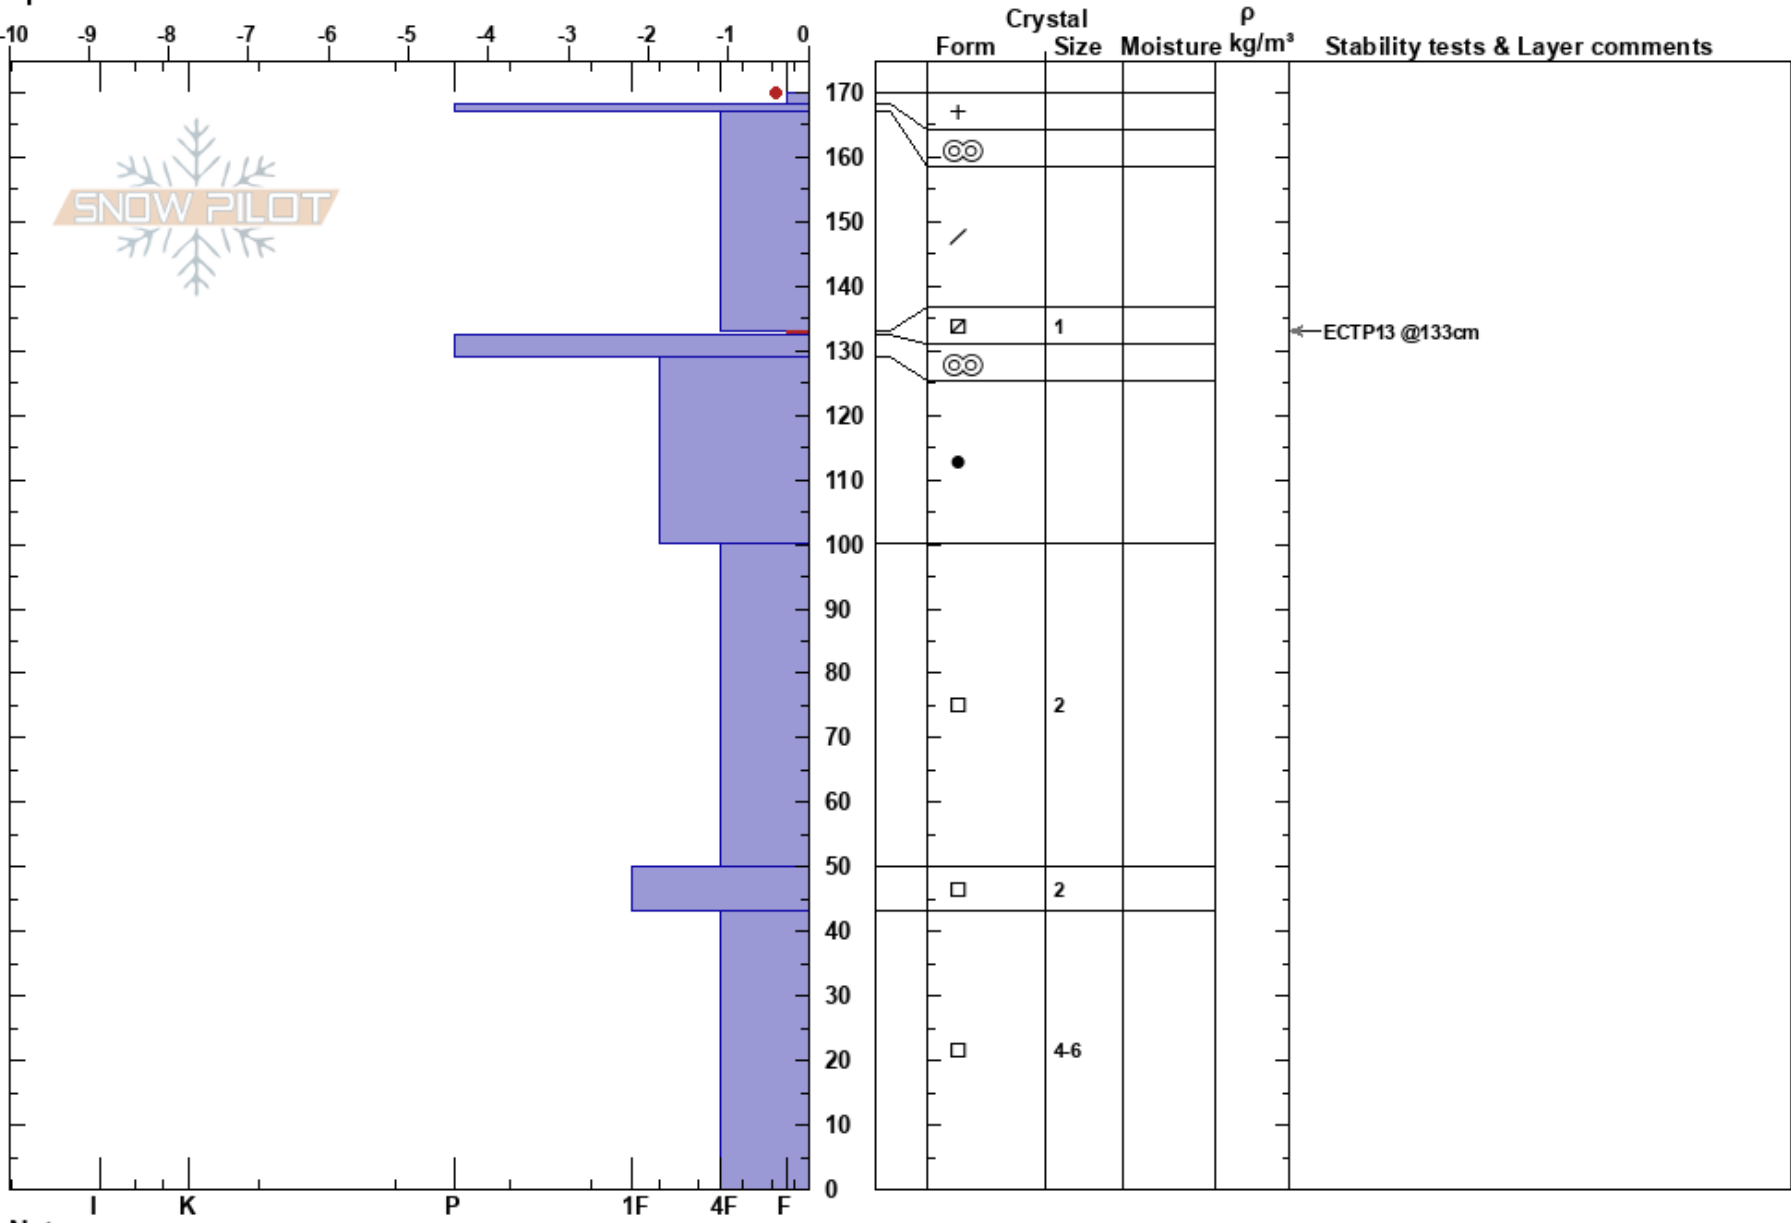

Consolation Hill  
 Madison Range-S  
 MT  
 Elevation: 9230 ft  
 Aspect: 112°  
 Specifics:

Alex Haddad  
 04/06/2023 - 12:52pm  
 Co-ord: 44.97243N, -111.27129W  
 Slope Angle: 29°  
 Wind Loading: no

Stability: Poor HS:170 Layer Notes:  
 Air Temperature: -8°C PF:25 133-132.5cm:Problematic layer  
 Sky Cover: FEW  
 Precipitation: NO  
 Wind: S Light Breeze

Notes: