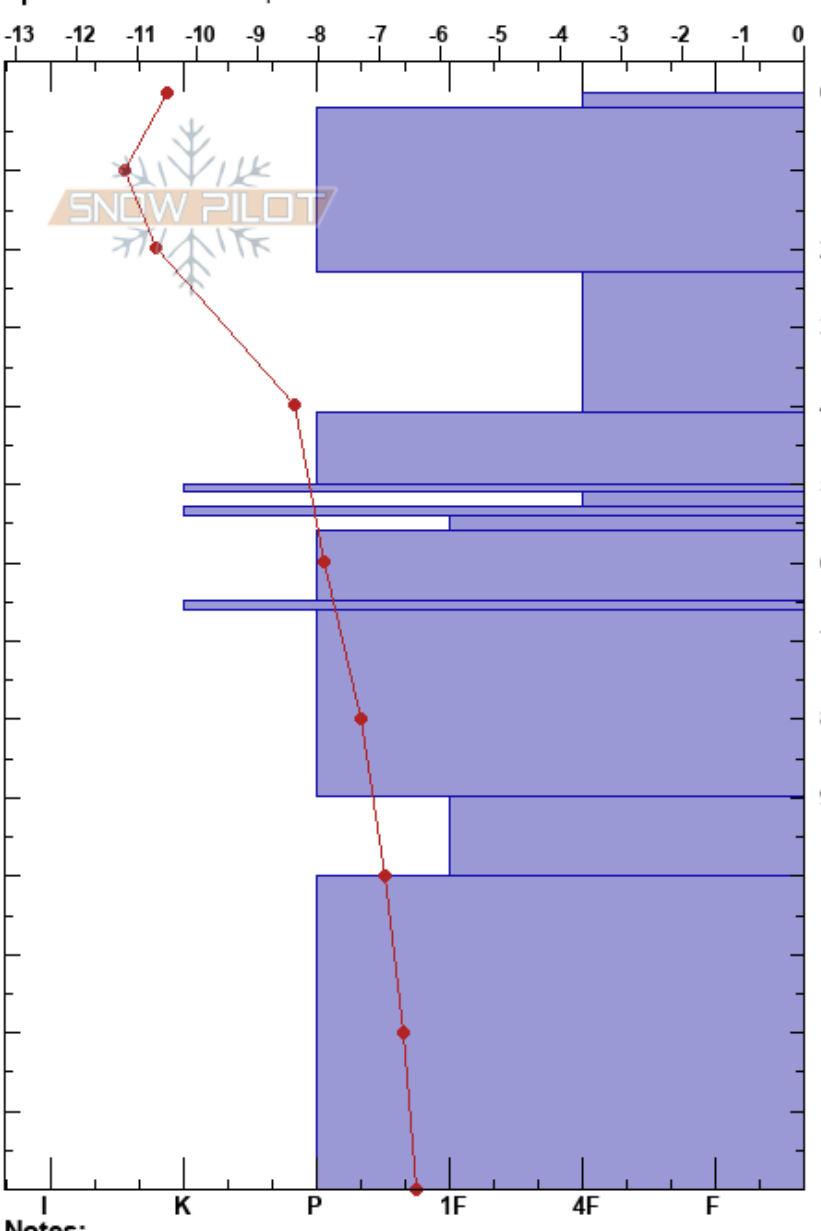

Kyrkjeoksle Nord  
Jotunheimen  
Norway  
Elevation: 1520 m  
Aspect: NW  
Specifics: We skied slope

Magnus Bekker  
13/01/2018 - 10:30  
Co-ord: 32V MP 61534 23149  
Slope Angle: 32°  
Wind Loading: no

Stability: HS:140  
Air Temperature: -7.7°C PF:15  
Sky Cover: CLR  
Precipitation: NO  
Wind: S Calm

Layer Notes:

Form	Crystal Size	Moisture	$\rho$ kg/m <sup>3</sup>	Stability tests & Layer comments
/	1-2	D		
●	0.3-0.5	D		
■	1	D		
● (○)	0.1-0.3			← CT28, Q2 @41cm
⊙				
■	1-2			
⊙				
●	0.5			
○	0.1-0.3			
⊙				
○				
B				
○				
				← ECTX