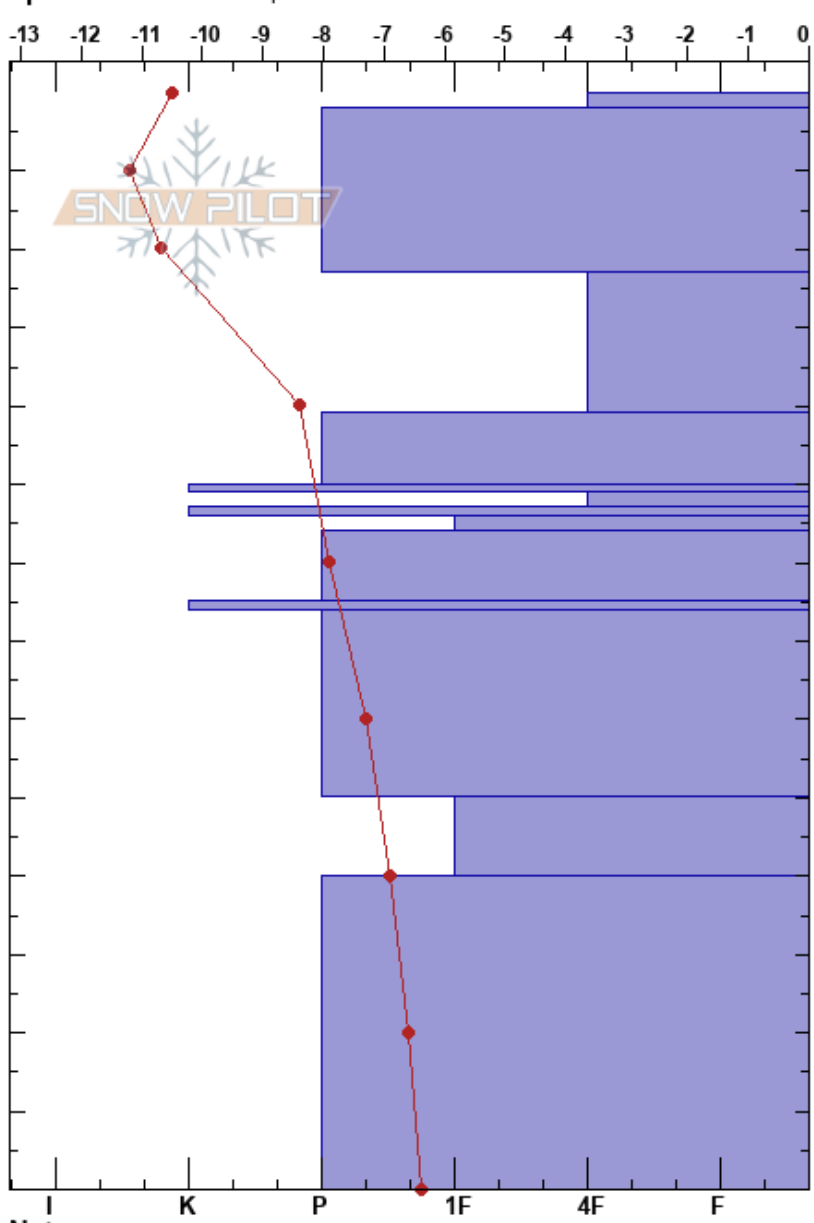

Kyrkjeoksle Nord
 Jotunheimen
 Norway
Elevation: 1520 m
Aspect: NW
Specifics: We skied slope

Magnus Bekker
 13/01/2018 - 10:30
Co-ord: 32V MP 61534 23149
Slope Angle: 32°
Wind Loading: no

Stability: **HS:**140 **Layer Notes:**
Air Temperature: -7.7°C **PF:**15
Sky Cover: CLR
Precipitation: NO
Wind: S Calm

Form	Crystal Size	Moisture	ρ kg/m ³	Stability tests & Layer comments
/	1-2	D		
●	0.3-0.5	D		
☐	1	D		
● (○)	0.1-0.3			← CT28, Q2 @41cm
⊙				
☐	1-2			
⊙				
●	0.5			
○	0.1-0.3			
⊙				
○				
⊖				
○				
ECTX				