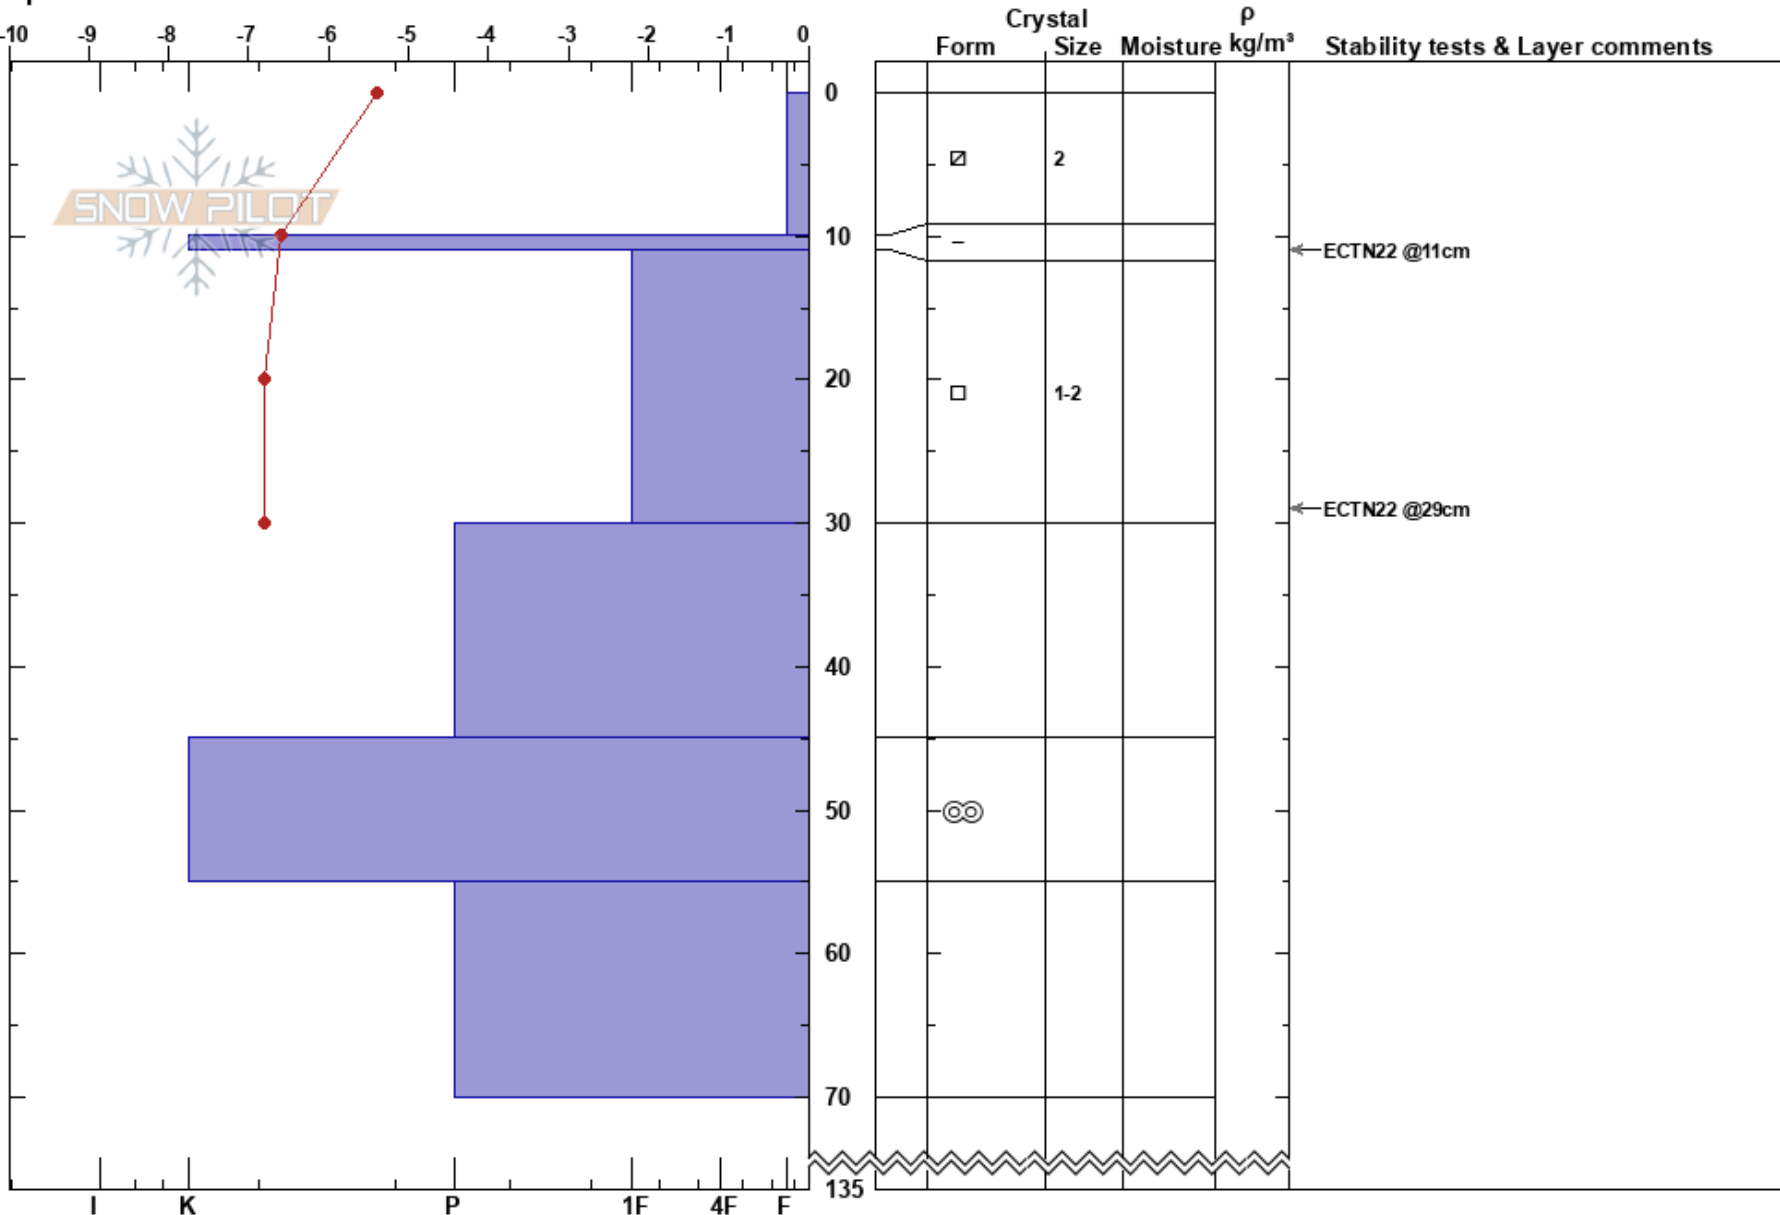

Pyramiden Sylarna  
 Sylarna  
 Sweden  
 Elevation: 1600 m  
 Aspect: NE  
 Specifics:

Oskar Brodén  
 06/04/2023 - 11:18  
 Co-ord:  
 Slope Angle: 28°  
 Wind Loading: yes

Stability:  
 Air Temperature: -0.8°C PF:15  
 Sky Cover: FEW  
 Precipitation: NO  
 Wind: SE

Layer Notes:

Notes: