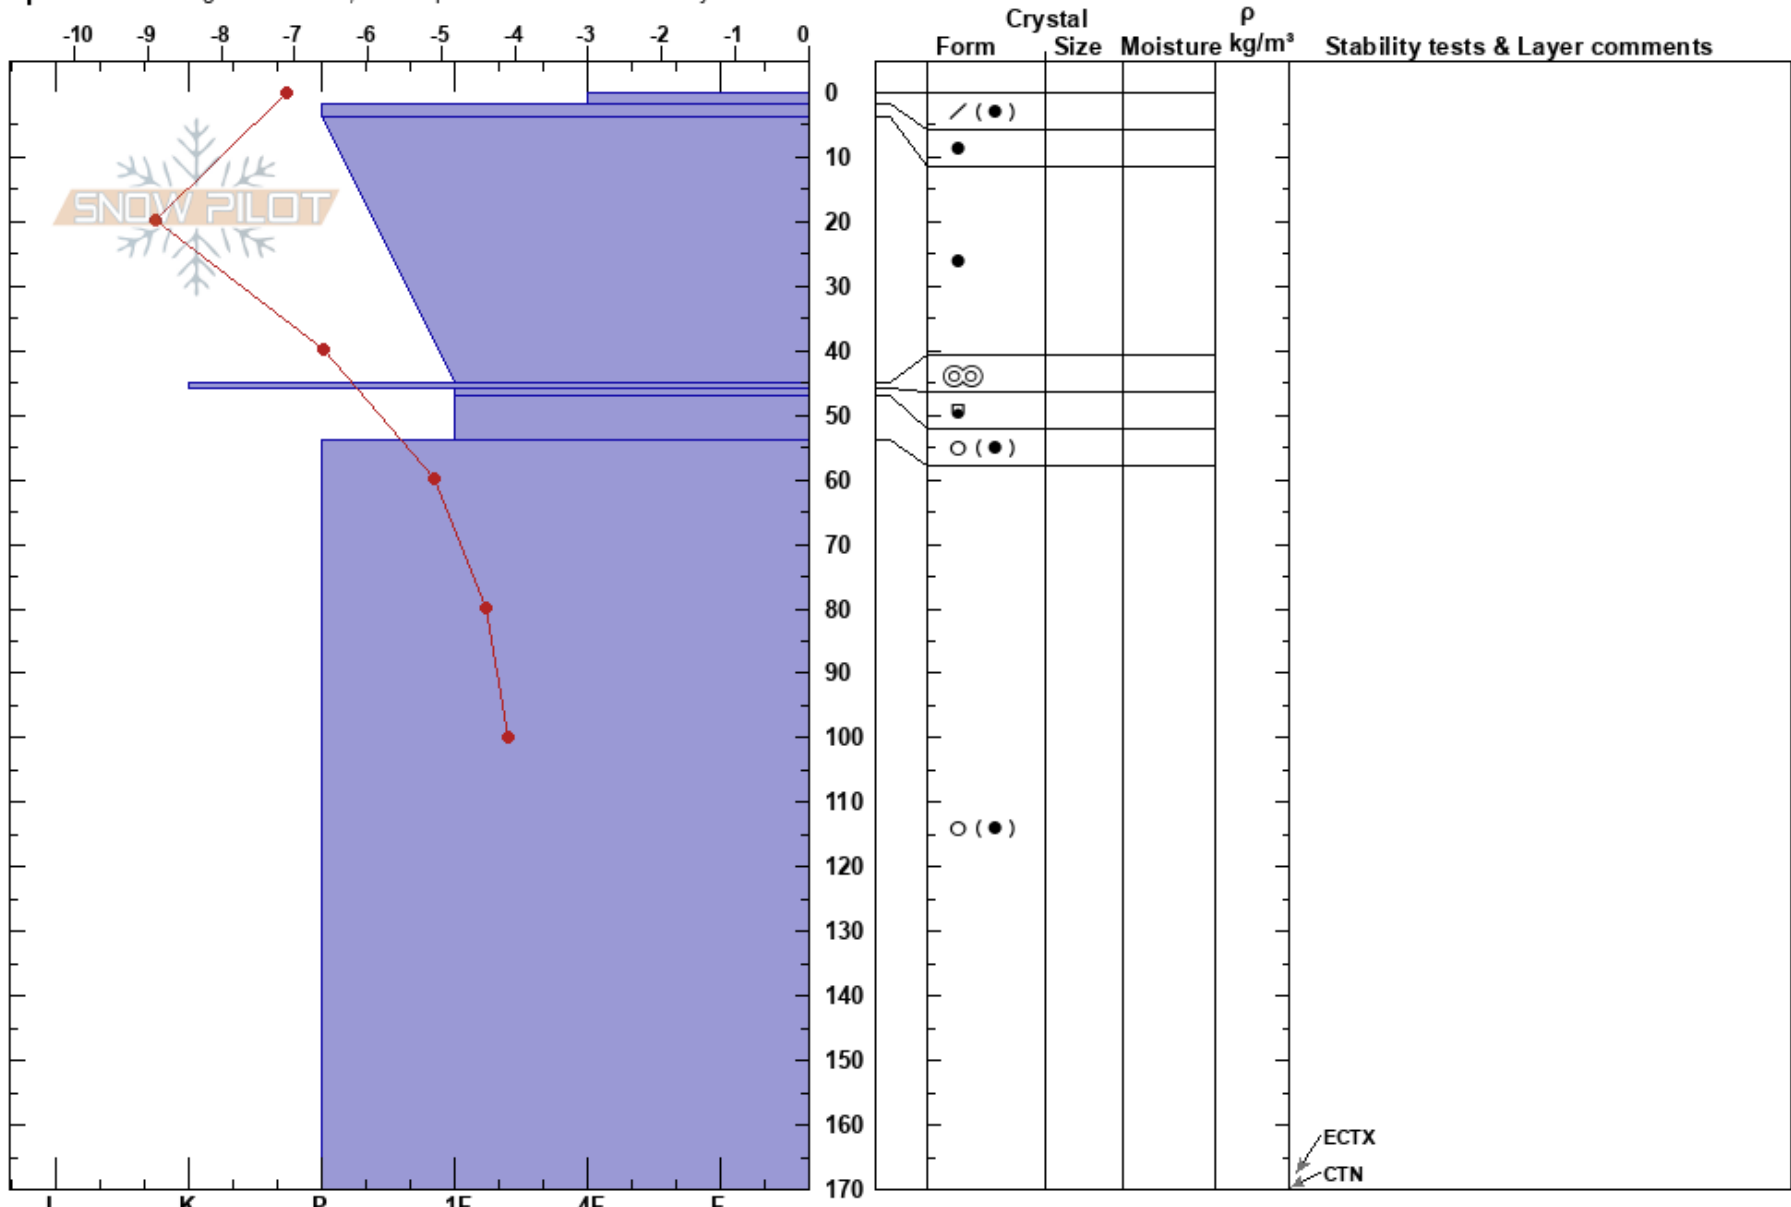

Kyrke Oksle 1820moh V
 Jotunheimen
 Norway
Elevation: 1828 m
Aspect: W

Knut Vegard Melby
 13/01/2018 - 13:30
Co-ord: 32V MP 62413 22354
Slope Angle: 33°
Wind Loading:

Stability: HS:170
Air Temperature: -7.6°C
Sky Cover: CLR
Precipitation: NO
Wind: NW Calm

Specifics: Pit dug in a Ski Area; Pit is representative of backcountry

Notes: