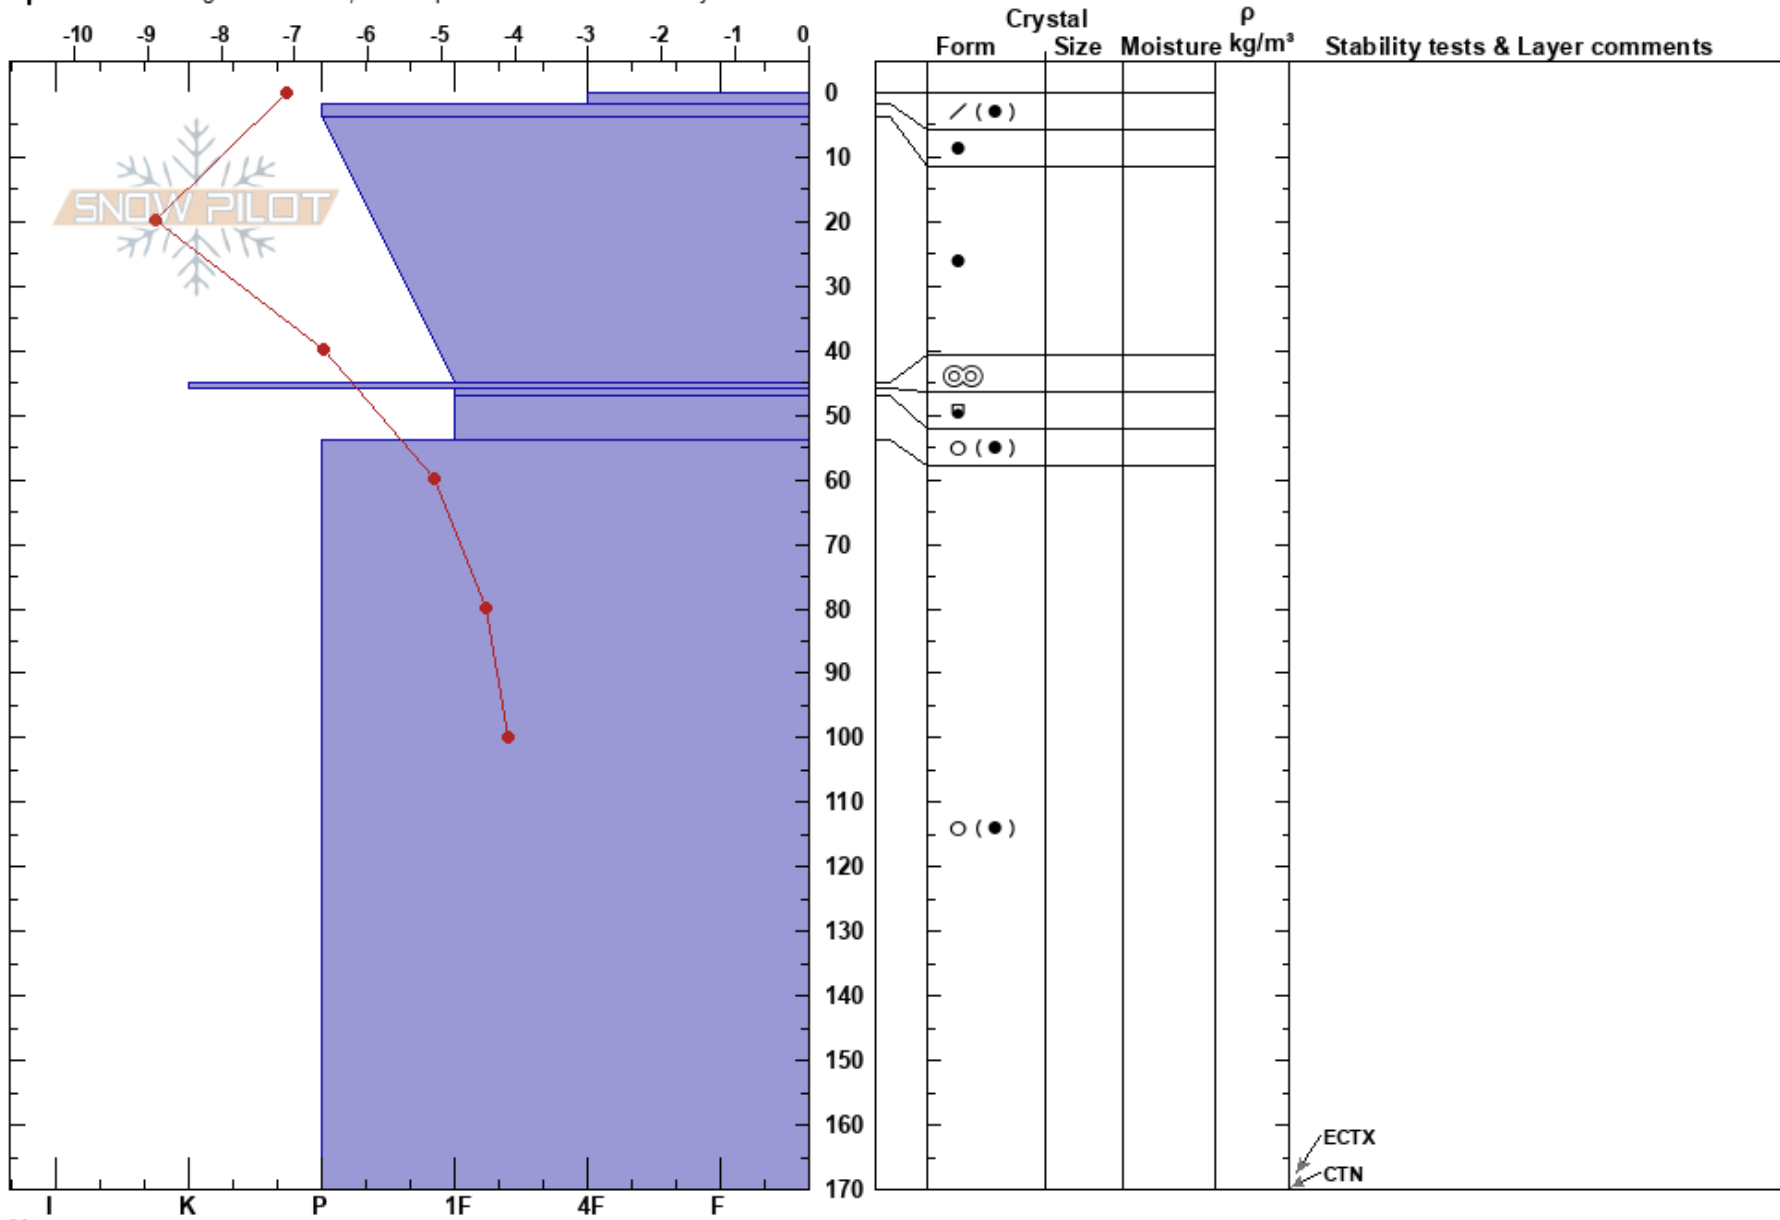

Kyrke Oksle 1820moh V  
 Jotunheimen  
 Norway  
**Elevation:** 1828 m  
**Aspect:** W

Knut Vegard Melby  
 13/01/2018 - 13:30  
**Co-ord:** 32V MP 62413 22354  
**Slope Angle:** 33°  
**Wind Loading:**

**Stability:** **HS:**170 **Layer Notes:**  
**Air Temperature:** -7.6°C  
**Sky Cover:** CLR  
**Precipitation:** NO  
**Wind:** NW Calm

**Specifics:** Pit dug in a Ski Area; Pit is representative of backcountry