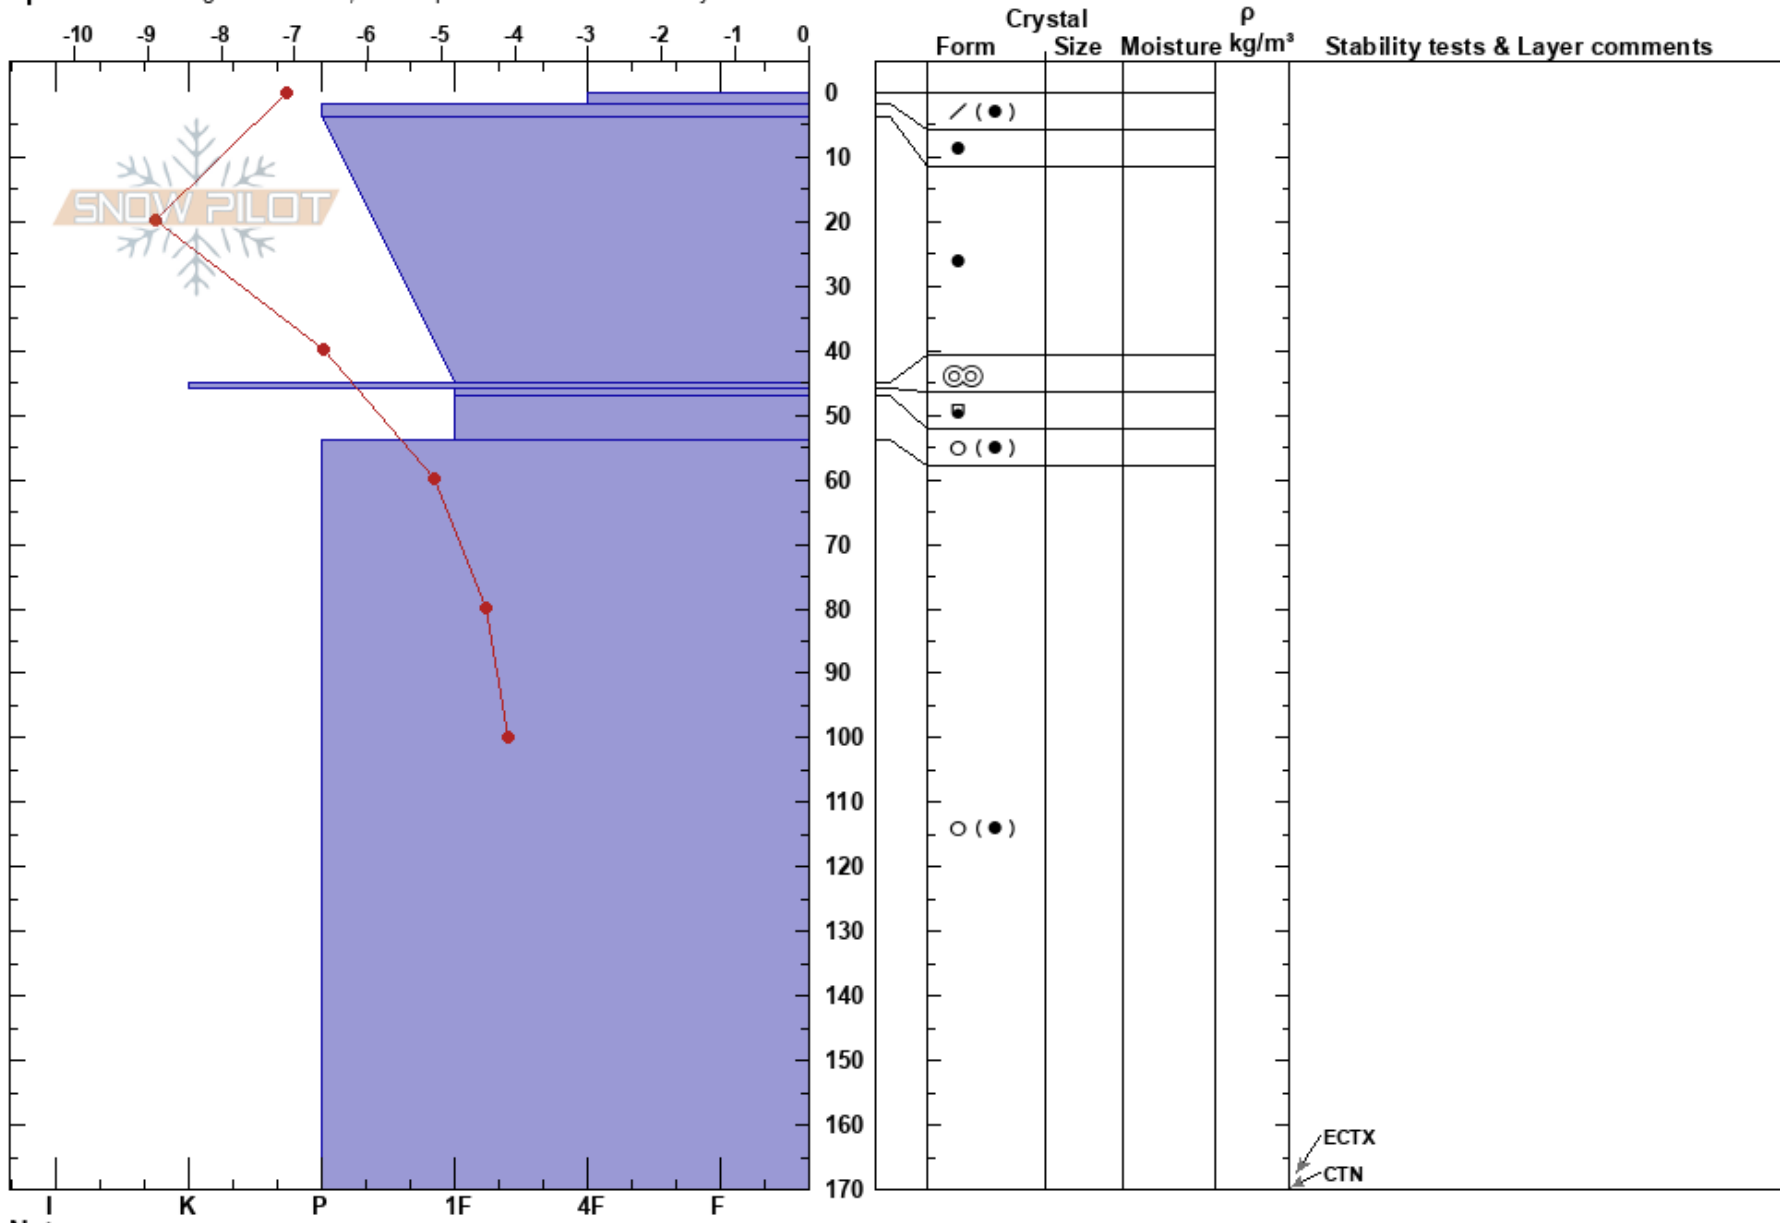

Kyrke Oksle 1820moh V
 Jotunheimen
 Norway
Elevation: 1828 m
Aspect: W

Knut Vegard Melby
 13/01/2018 - 13:30
Co-ord: 32V MP 62413 22354
Slope Angle: 33°
Wind Loading:

Stability: **HS:**170 **Layer Notes:**
Air Temperature: -7.6°C
Sky Cover: CLR
Precipitation: NO
Wind: NW Calm

Specifics: Pit dug in a Ski Area; Pit is representative of backcountry

Notes: