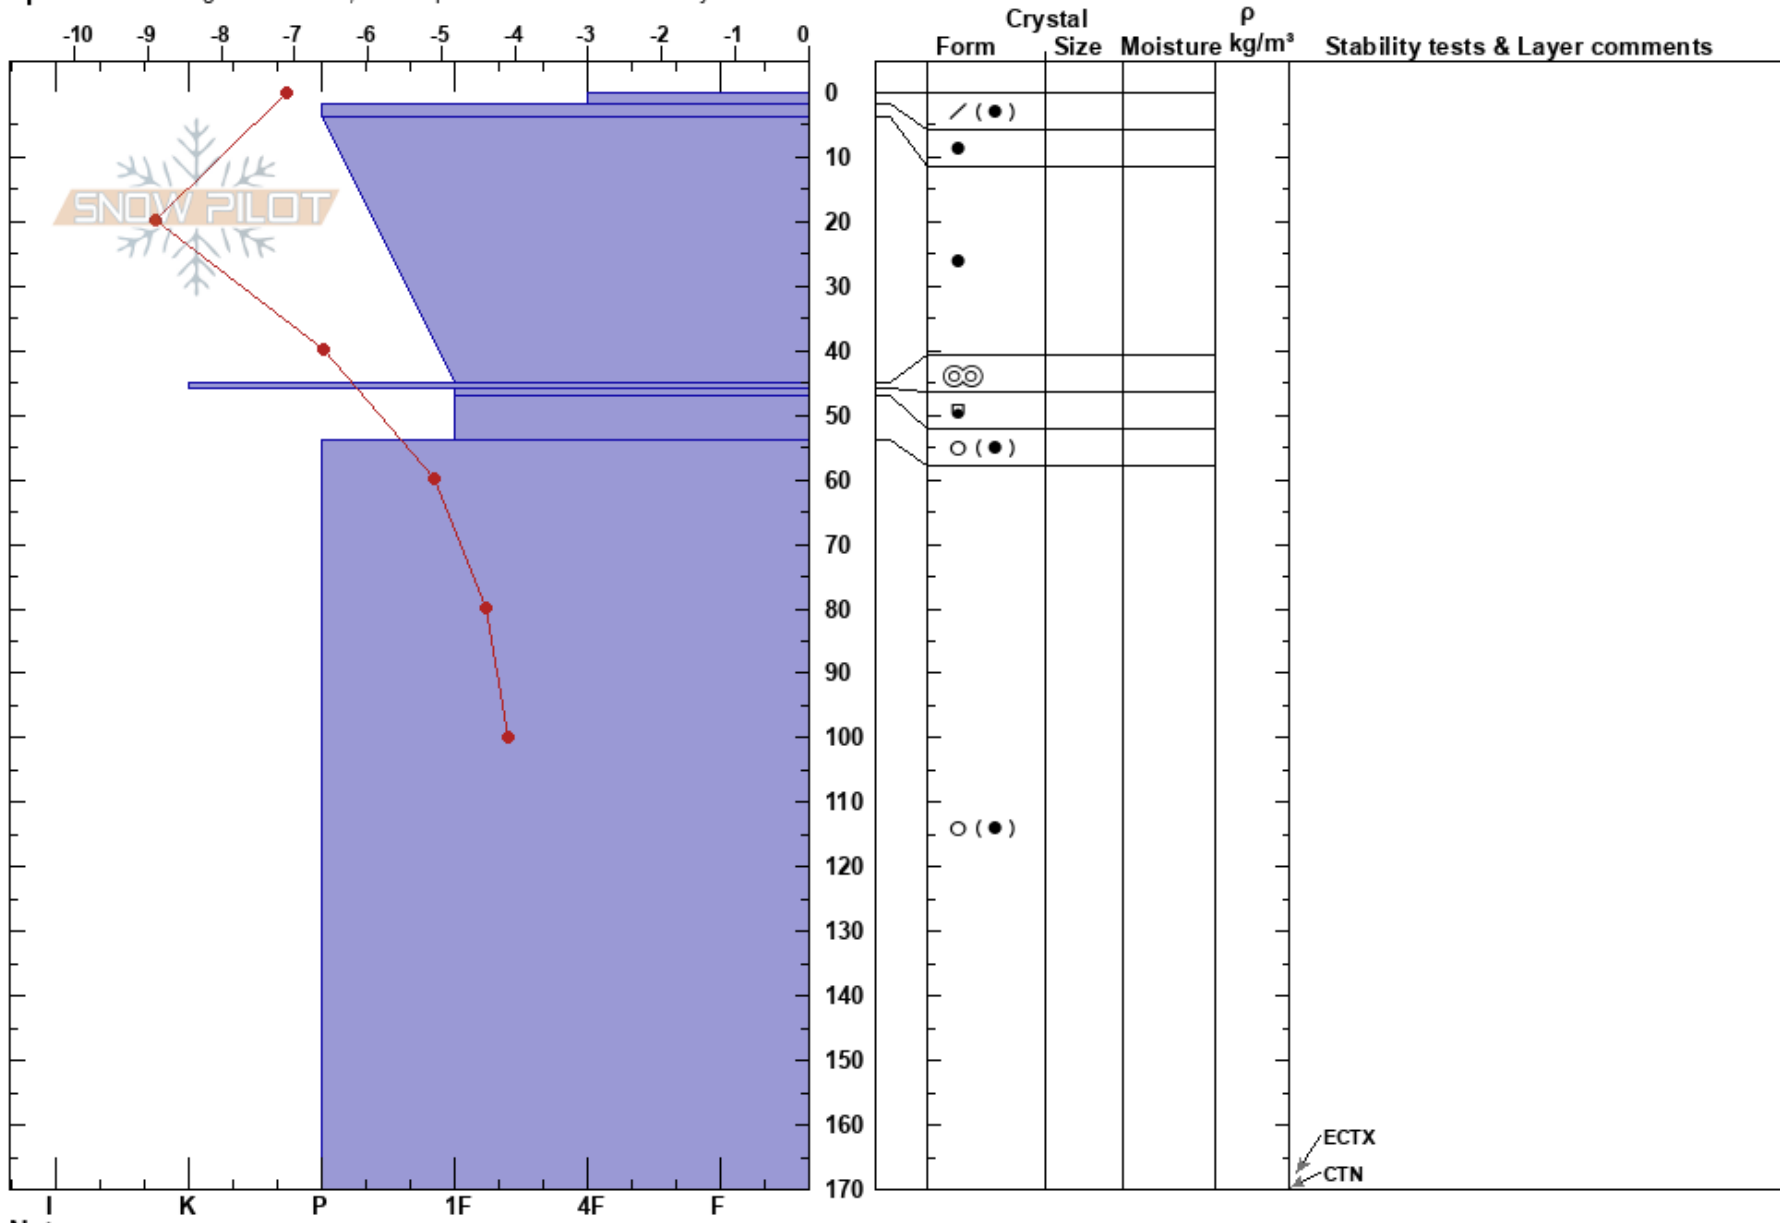

Kyrke Oksle 1820moh V  
 Jotunheimen  
 Norway  
**Elevation:** 1828 m  
**Aspect:** W

Knut Vegard Melby  
 13/01/2018 - 13:30  
**Co-ord:** 32V MP 62413 22354  
**Slope Angle:** 33°  
**Wind Loading:**

**Stability:** **HS:**170 **Layer Notes:**  
**Air Temperature:** -7.6°C  
**Sky Cover:** CLR  
**Precipitation:** NO  
**Wind:** NW Calm

**Specifics:** Pit dug in a Ski Area; Pit is representative of backcountry